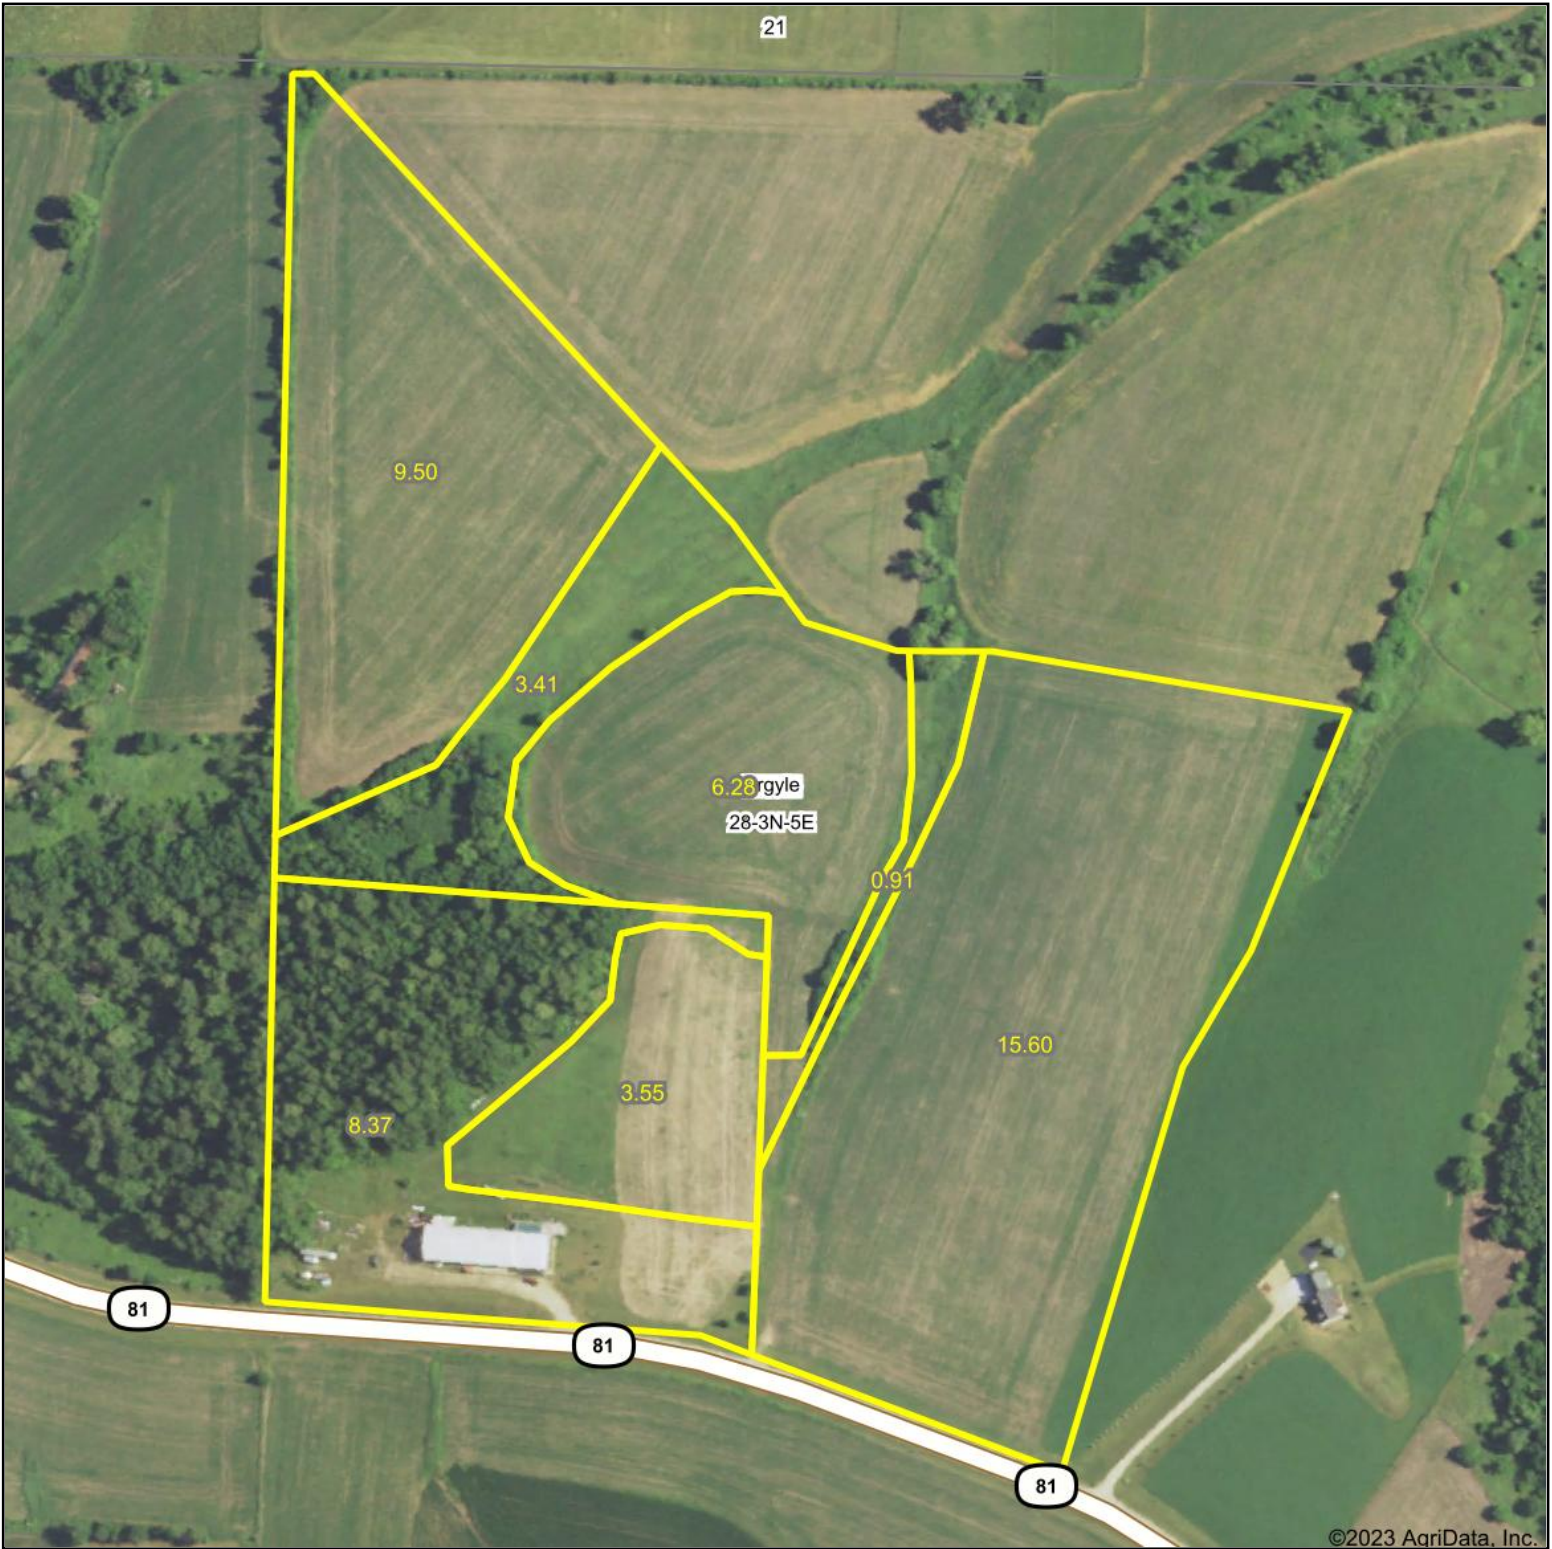

# FSA Aerial Map

Boundary Center: 42° 42' 32.49, -89° 54' 30.47

**28-3N-5E**  
**Lafayette County**  
**Wisconsin**

8/24/2023