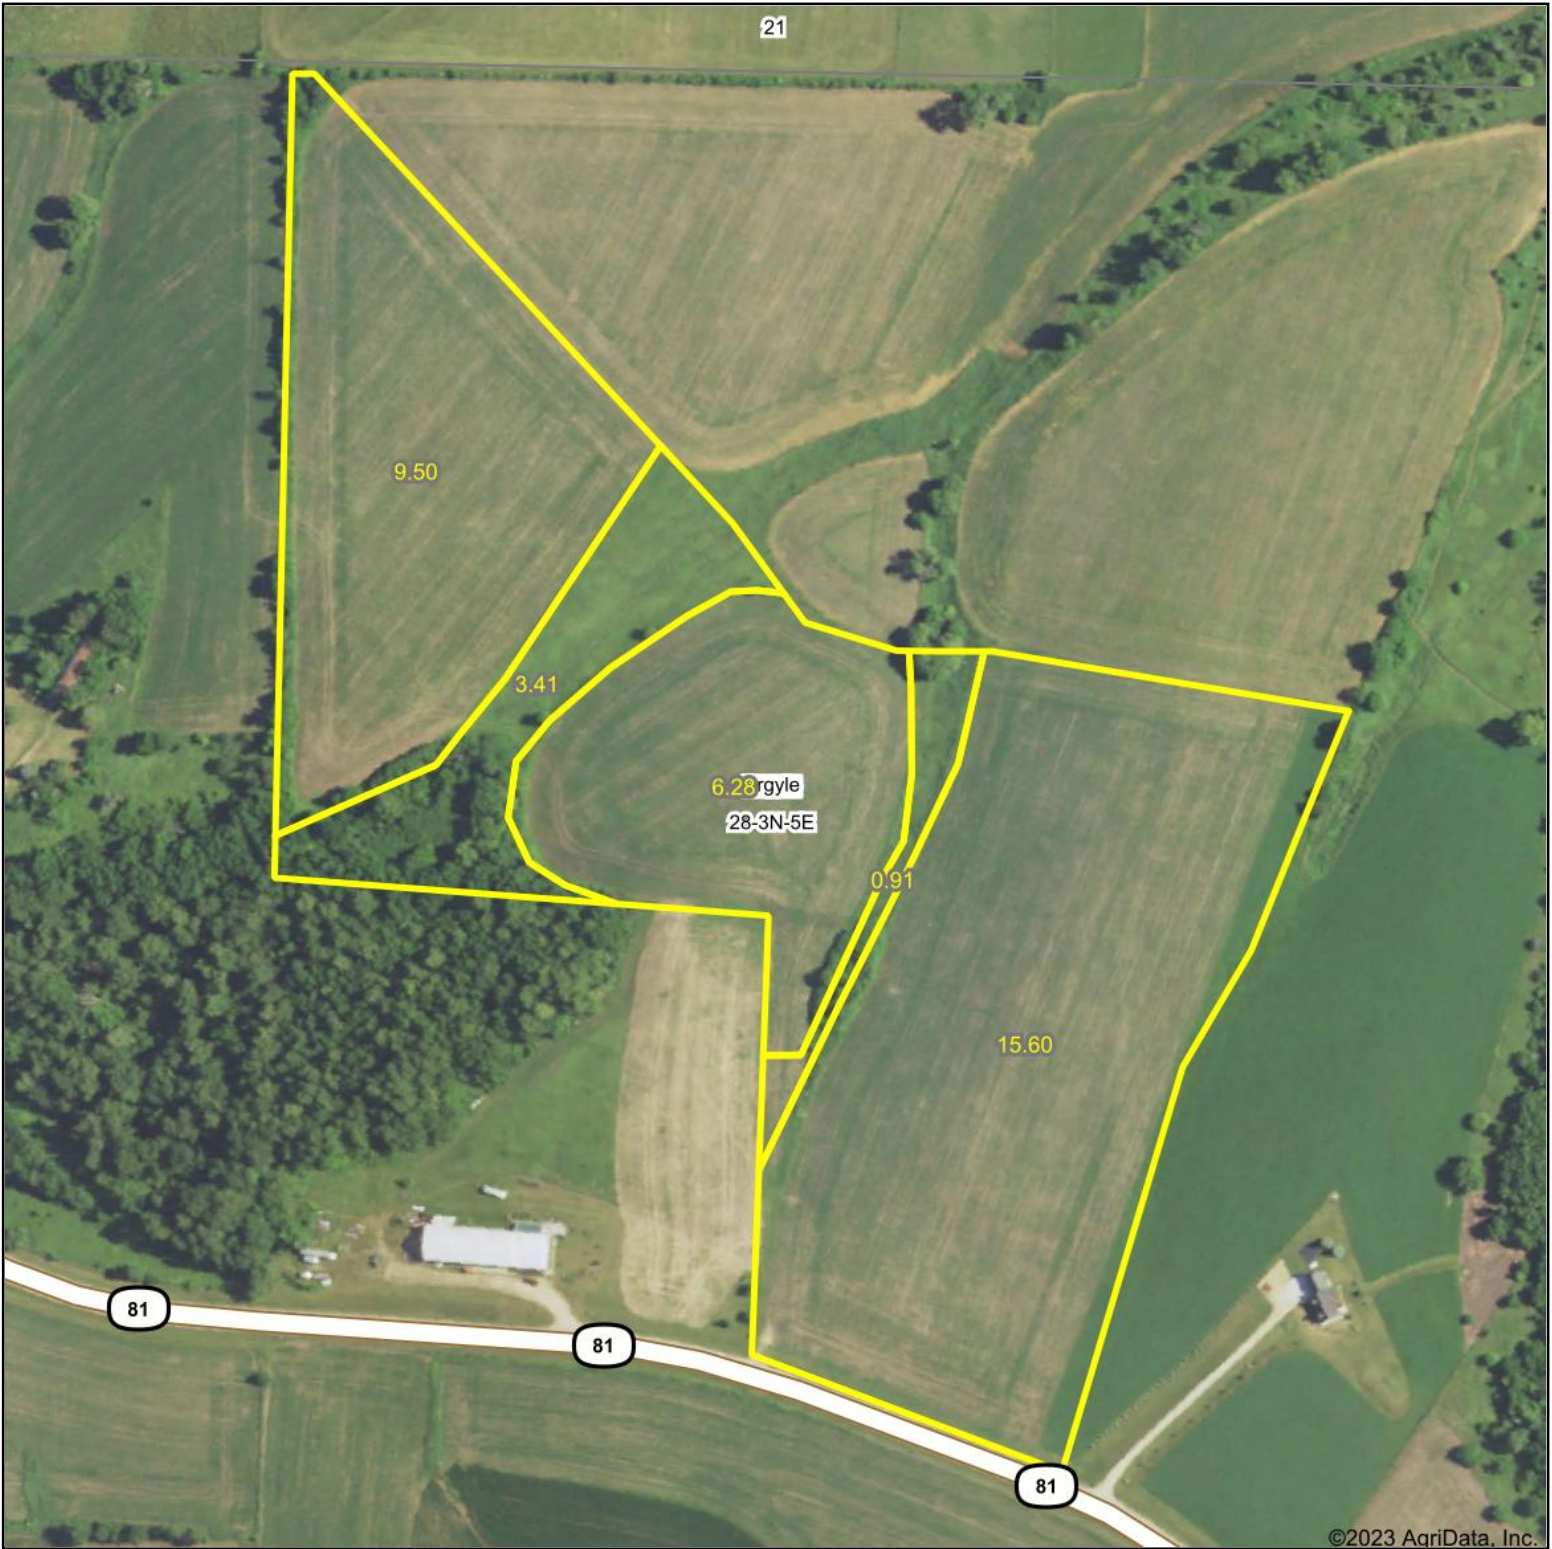

FSA Aerial Map

©2023 AgriData, Inc.

Boundary Center: 42° 42' 32.49, -89° 54' 30.47

28-3N-5E
Lafayette County
Wisconsin

© AgriData, Inc. 2023 www.AgriDataInc.com

8/24/2023