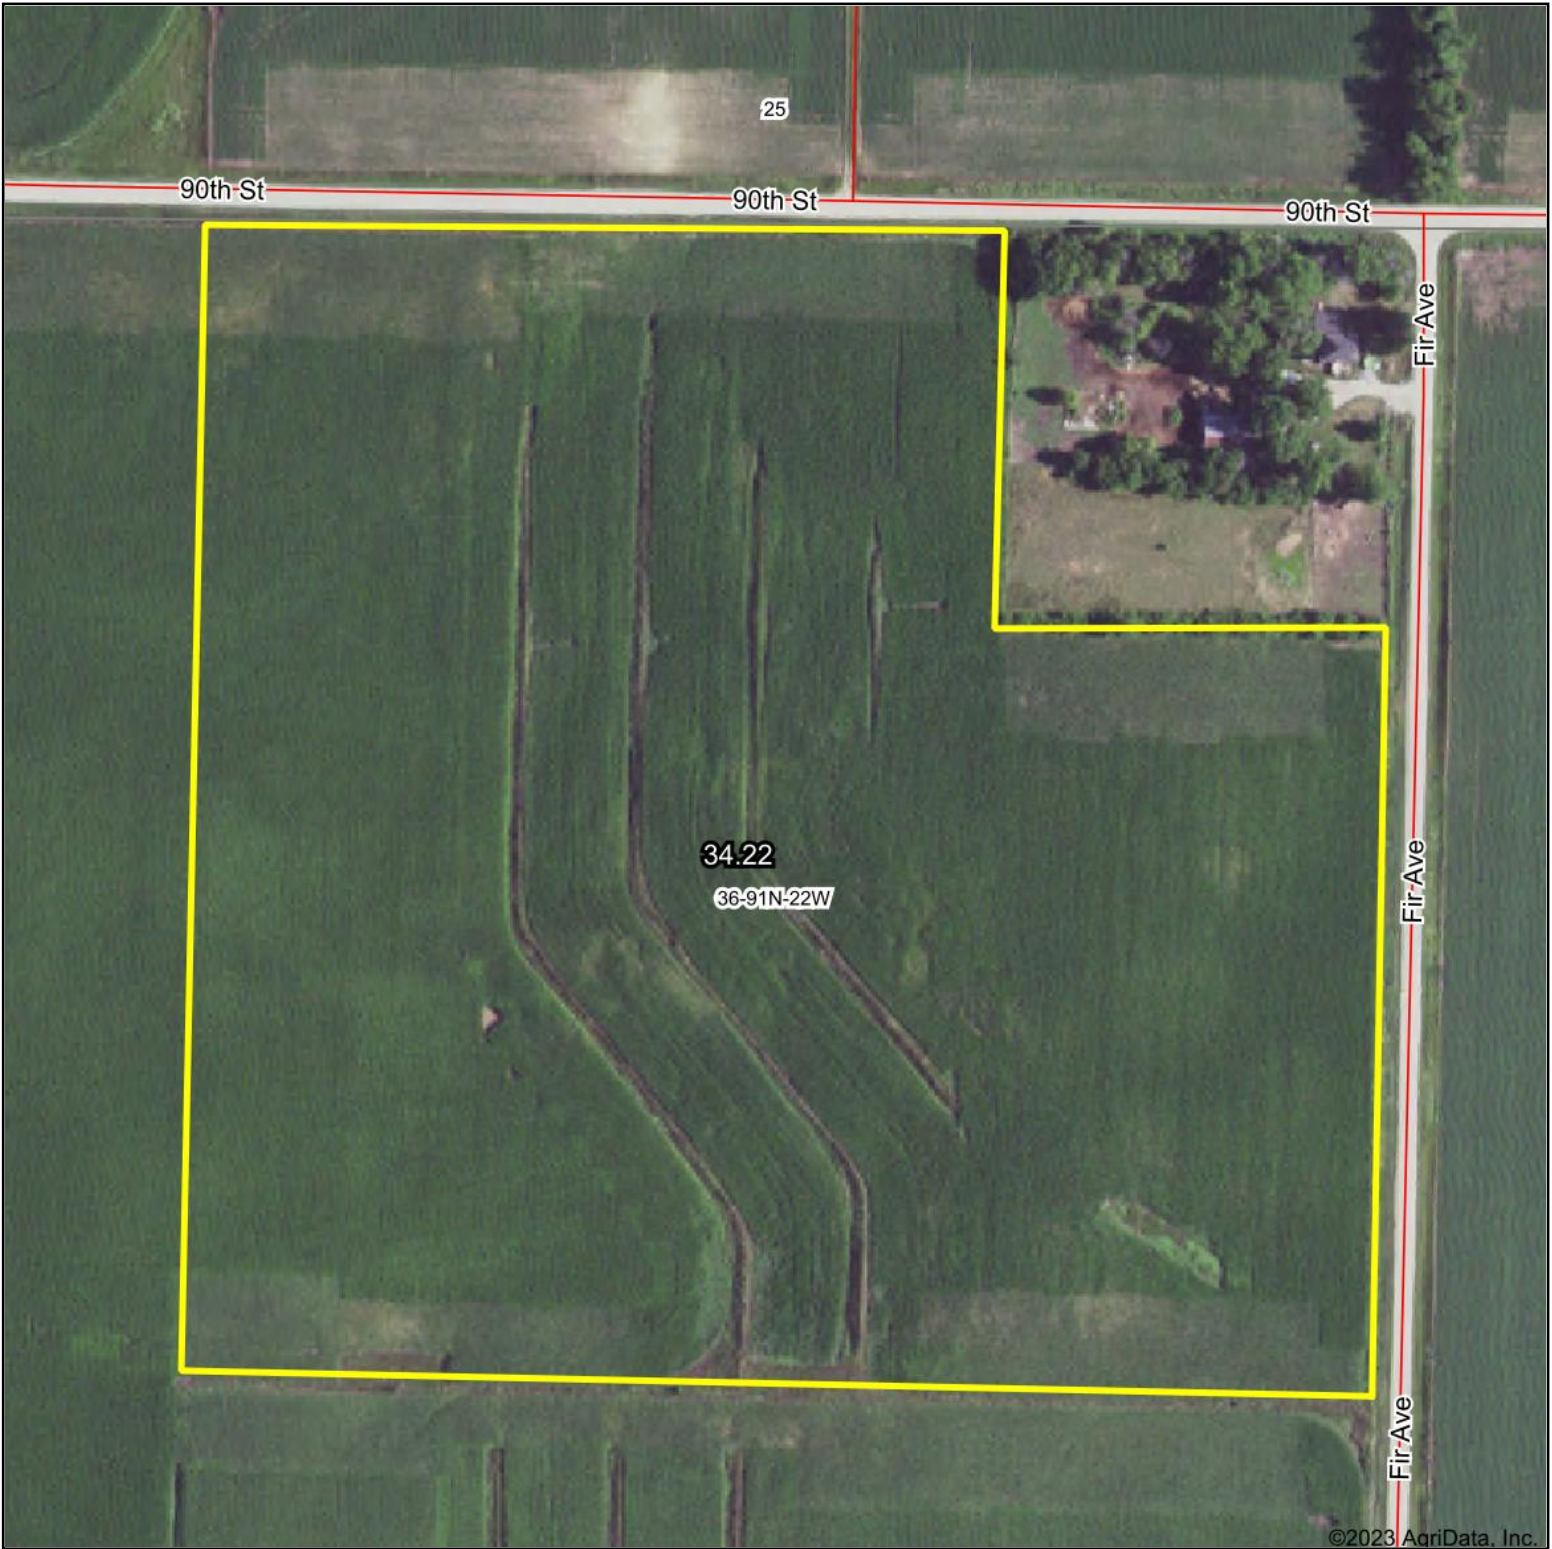

FSA Map

©2023 AgriData, Inc.

Boundary Center: 42° 39' 25.73, -93° 23' 33.92

36-91N-22W
Franklin County
Iowa

6/26/2023

© AgriData, Inc. 2023 www.AgriDataInc.com