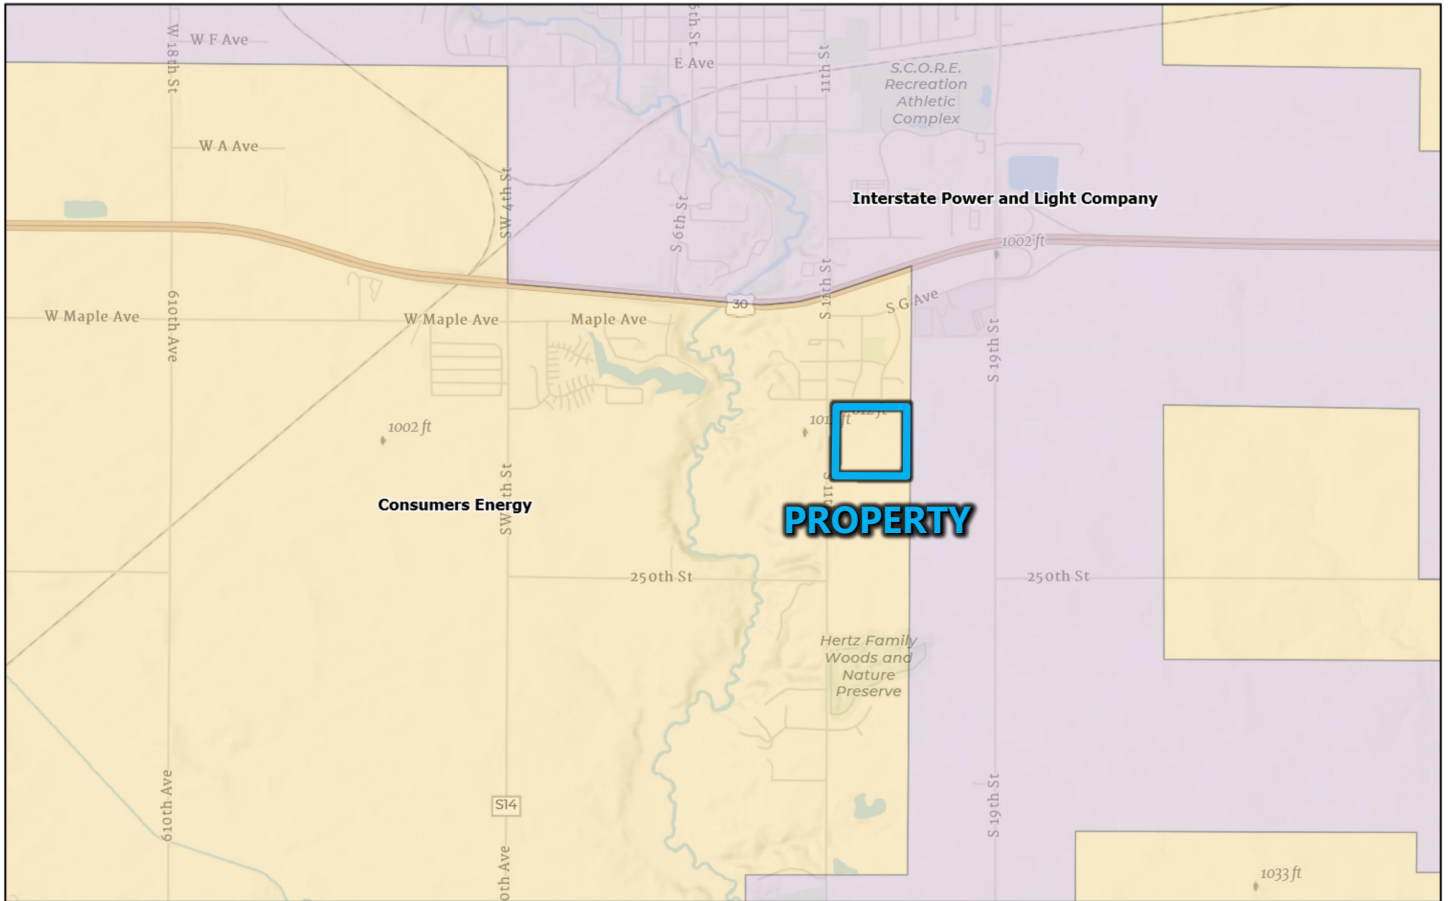

# Electrical Service Area Boundary

8/20/2023, 11:42:50 PM

Electrical Service Boundaries

REC

Interstate Power and Light Company

1:36,112

Esri, NASA, NGA, USGS, FEMA, County of Story, Iowa DNR, Esri, HERE, Garmin, SafeGraph, GeoTechnologies, Inc, METI/NASA, USGS, EPA, NPS,