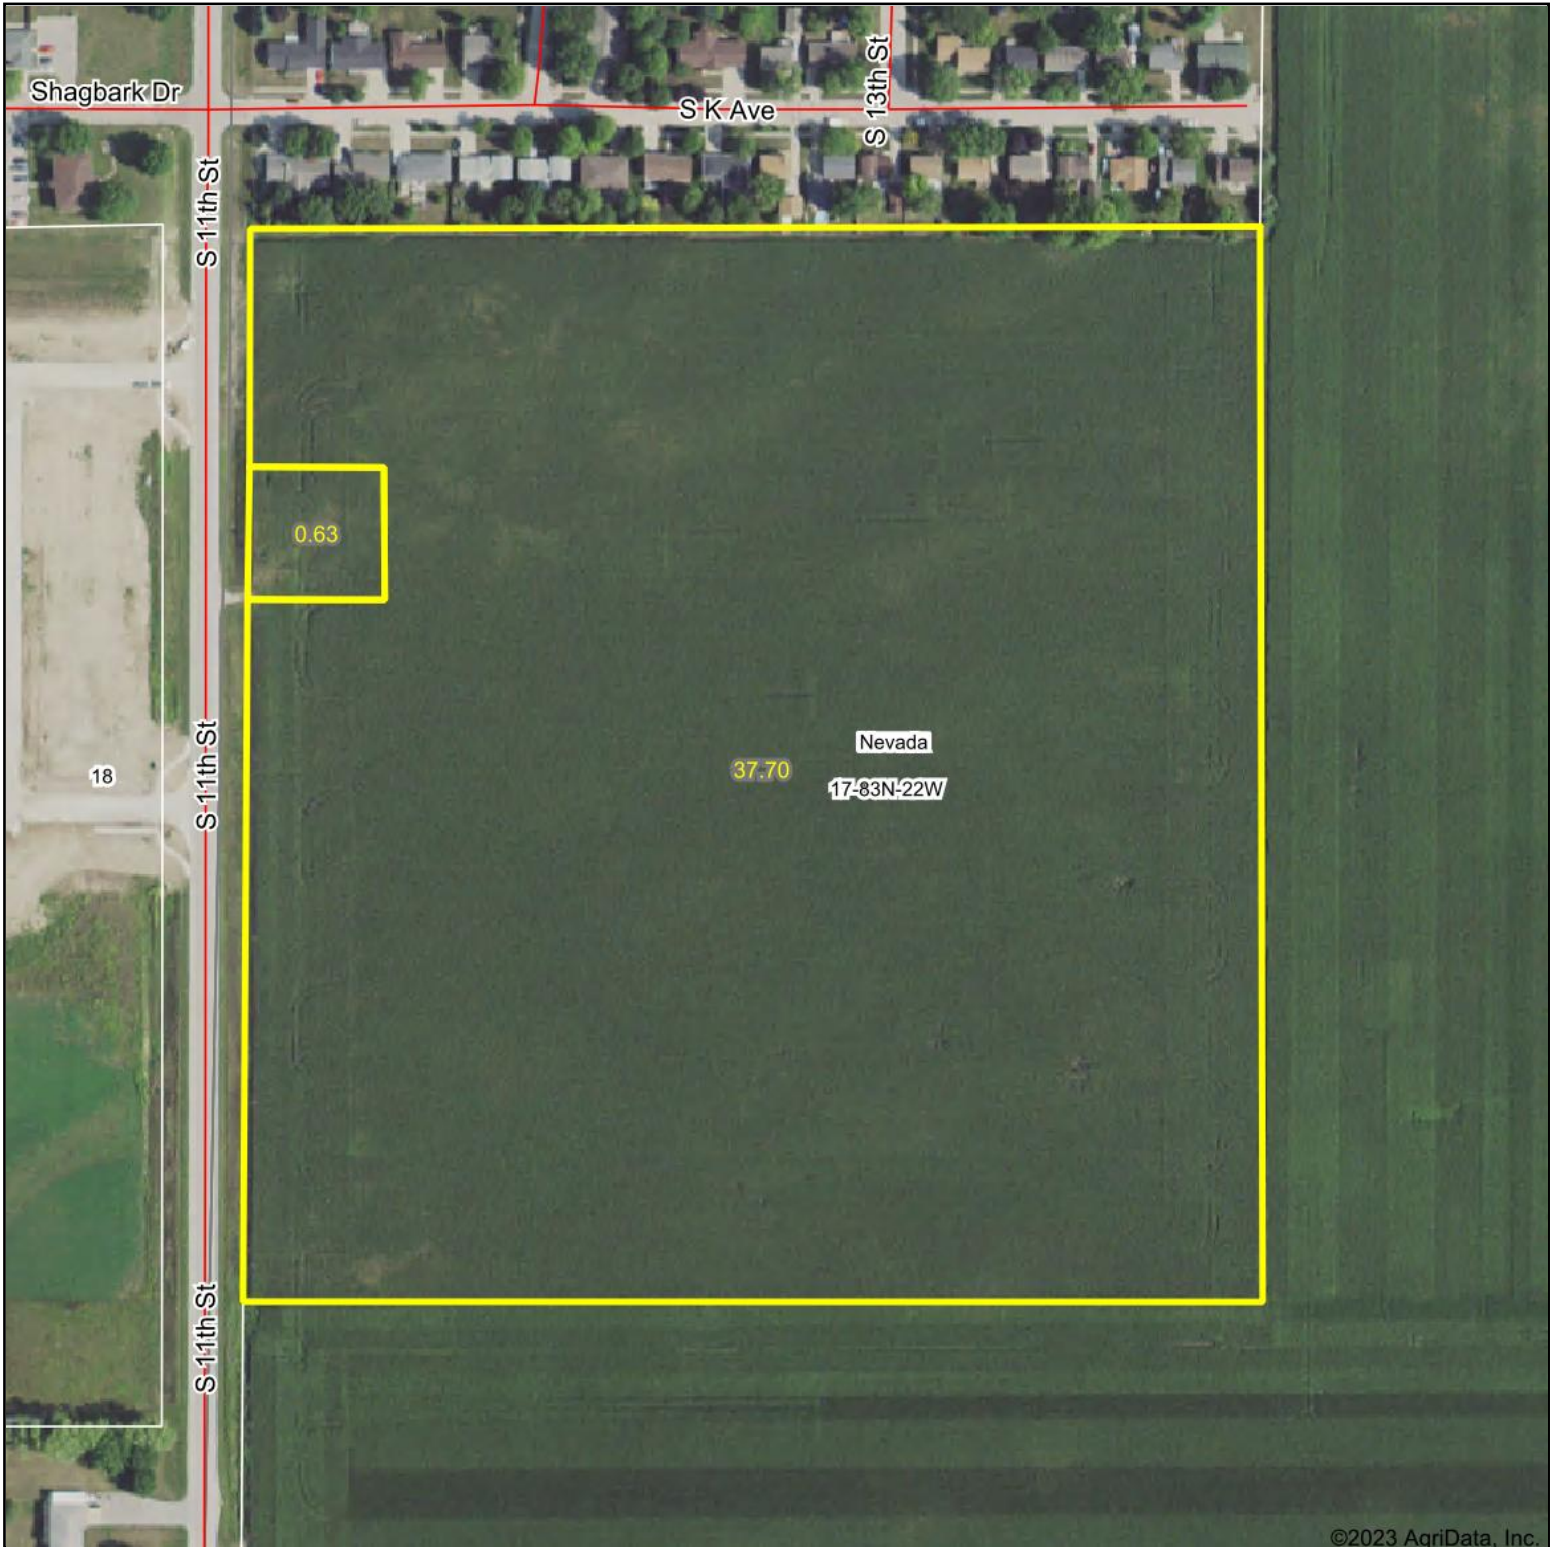

# FSA Map

©2023 AgriData, Inc.

Boundary Center: 41° 59' 56.74, -93° 26' 31.39

**17-83N-22W**  
**Story County**  
**Iowa**

Maps Provided By:

© AgriData, Inc. 2023 www.AgriDataInc.com

8/7/2023

Field borders provided by Farm Service Agency as of 5/21/2008.