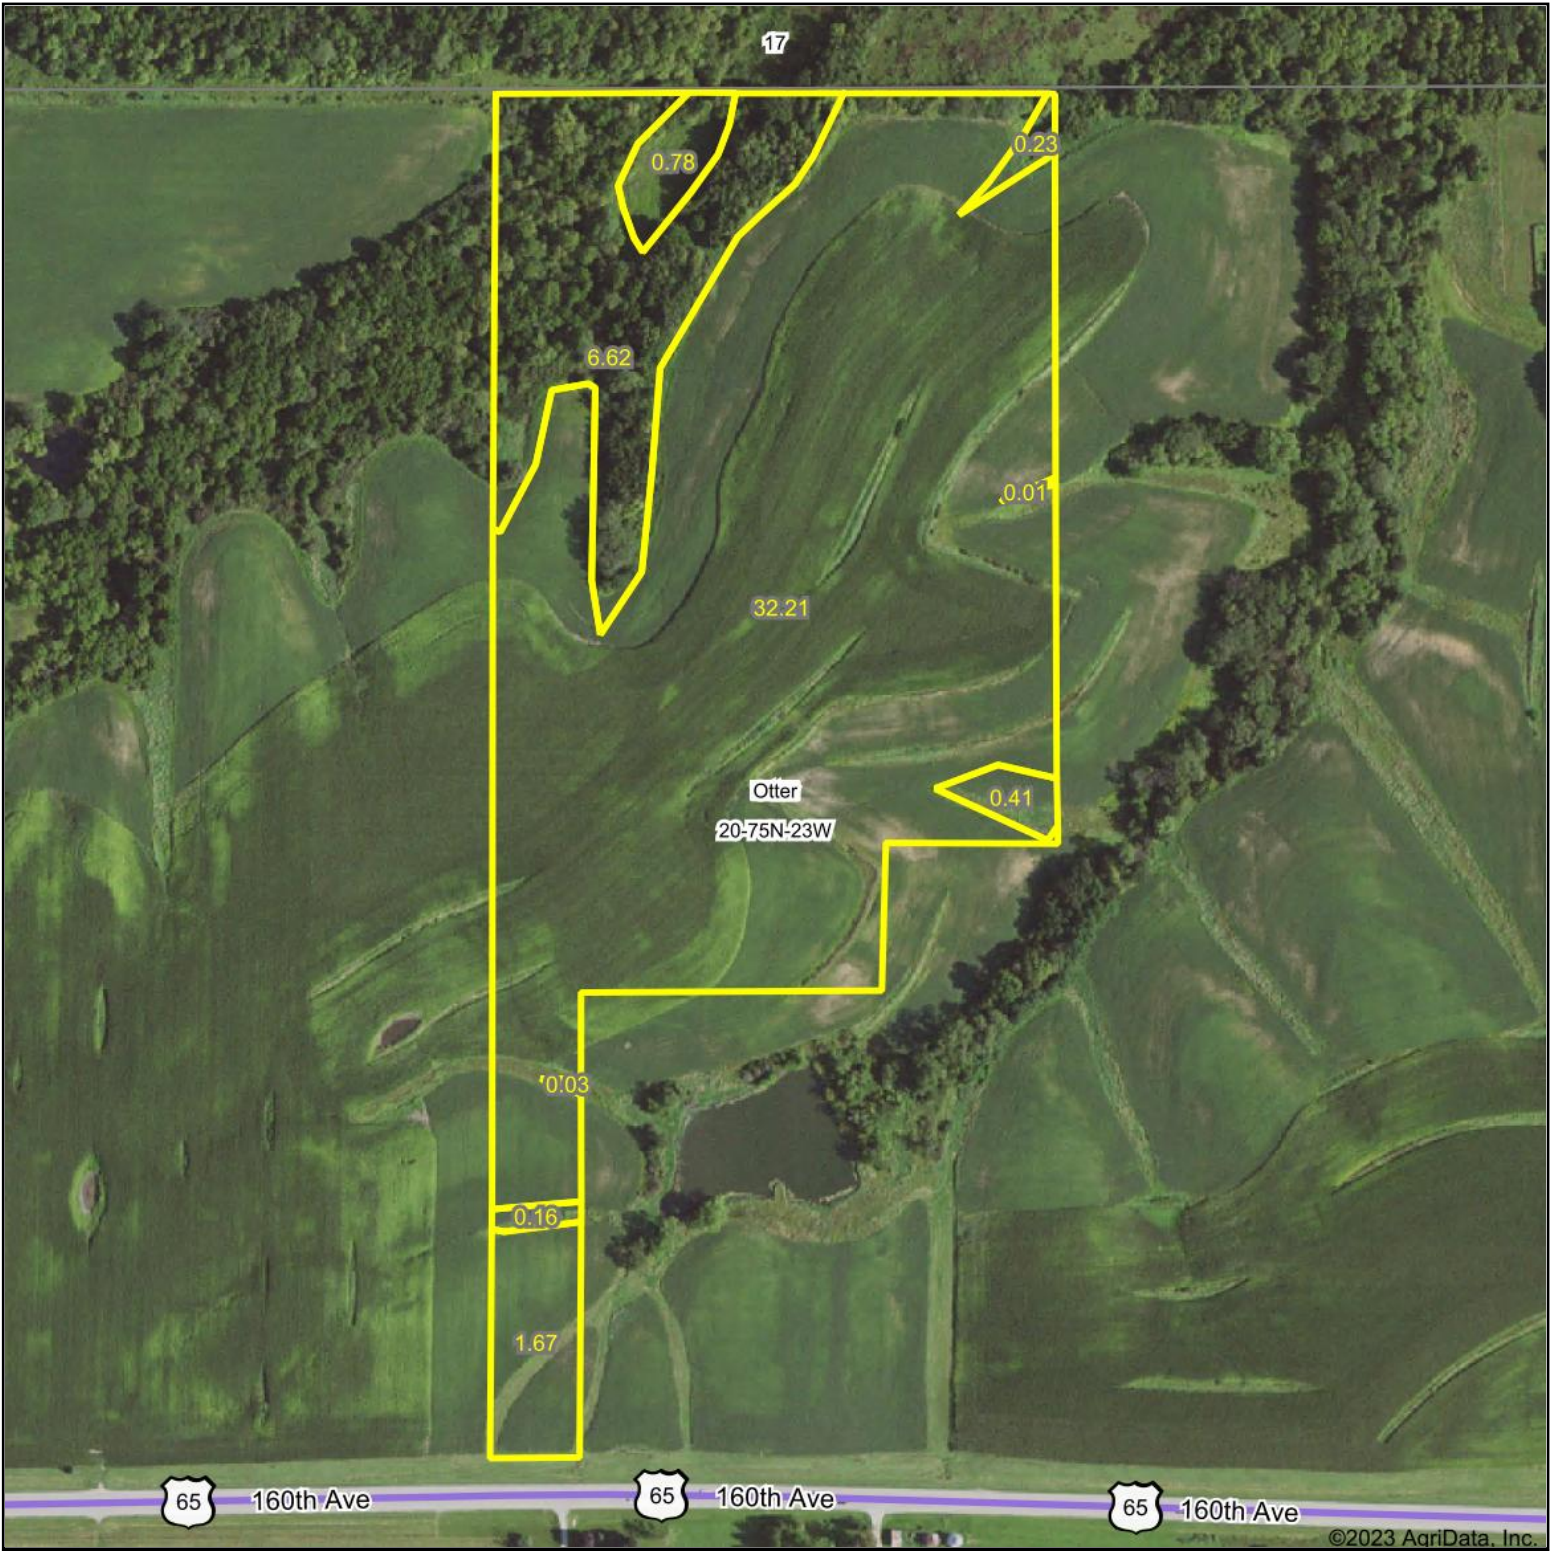

FSA Map

Map Center: 41° 17' 18.4, -93° 31' 38.52

20-75N-23W
Warren County
Iowa

Maps Provided By:
surety
CUSTOMIZED ONLINE MAPPING
© AgriData, Inc. 2023 www.AgriDataInc.com

8/28/2023