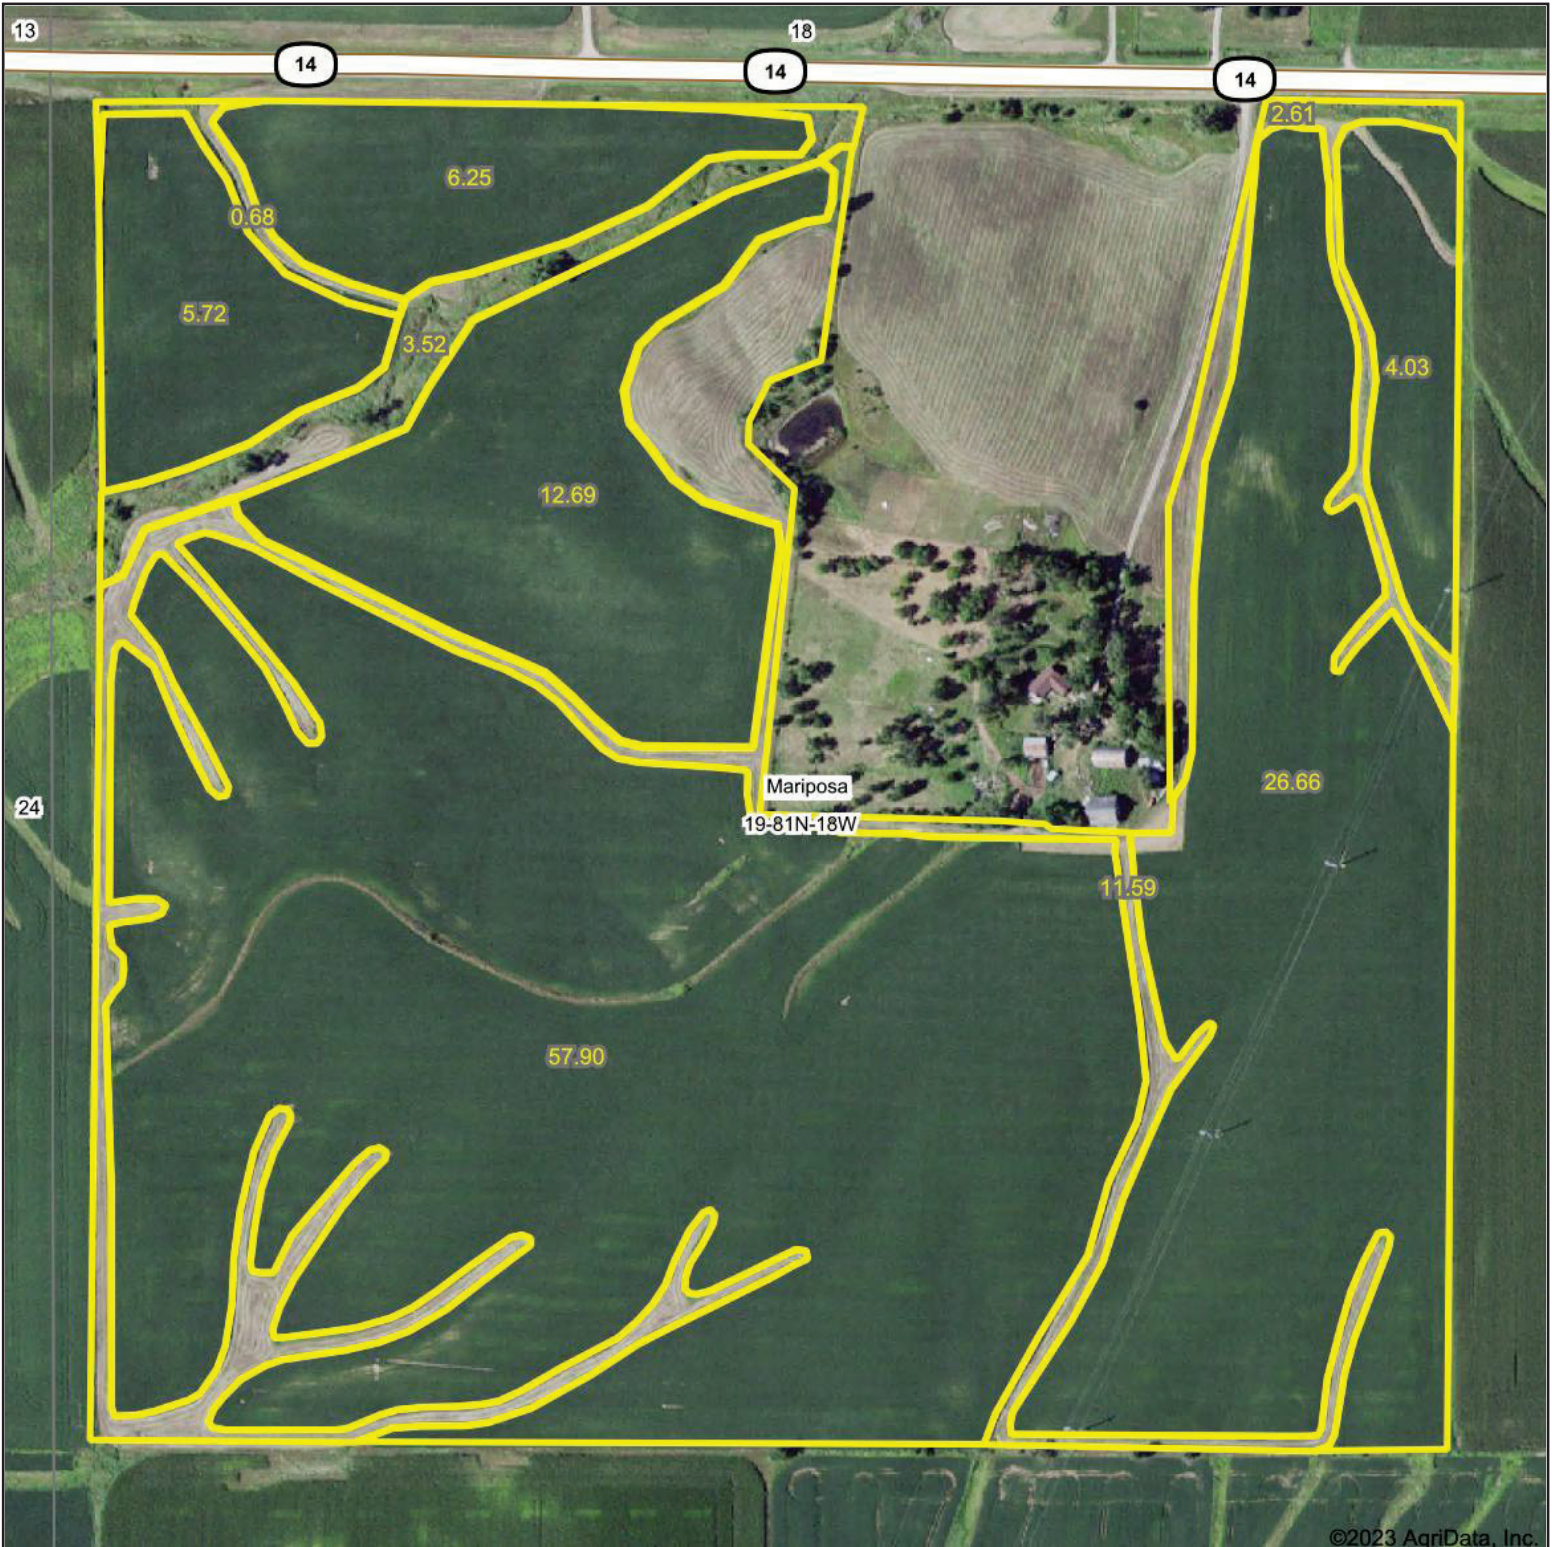

Aerial Map

Map Center: 41° 48' 58.44, -92° 59' 42.28

19-81N-18W
Jasper County
Iowa

8/29/2023