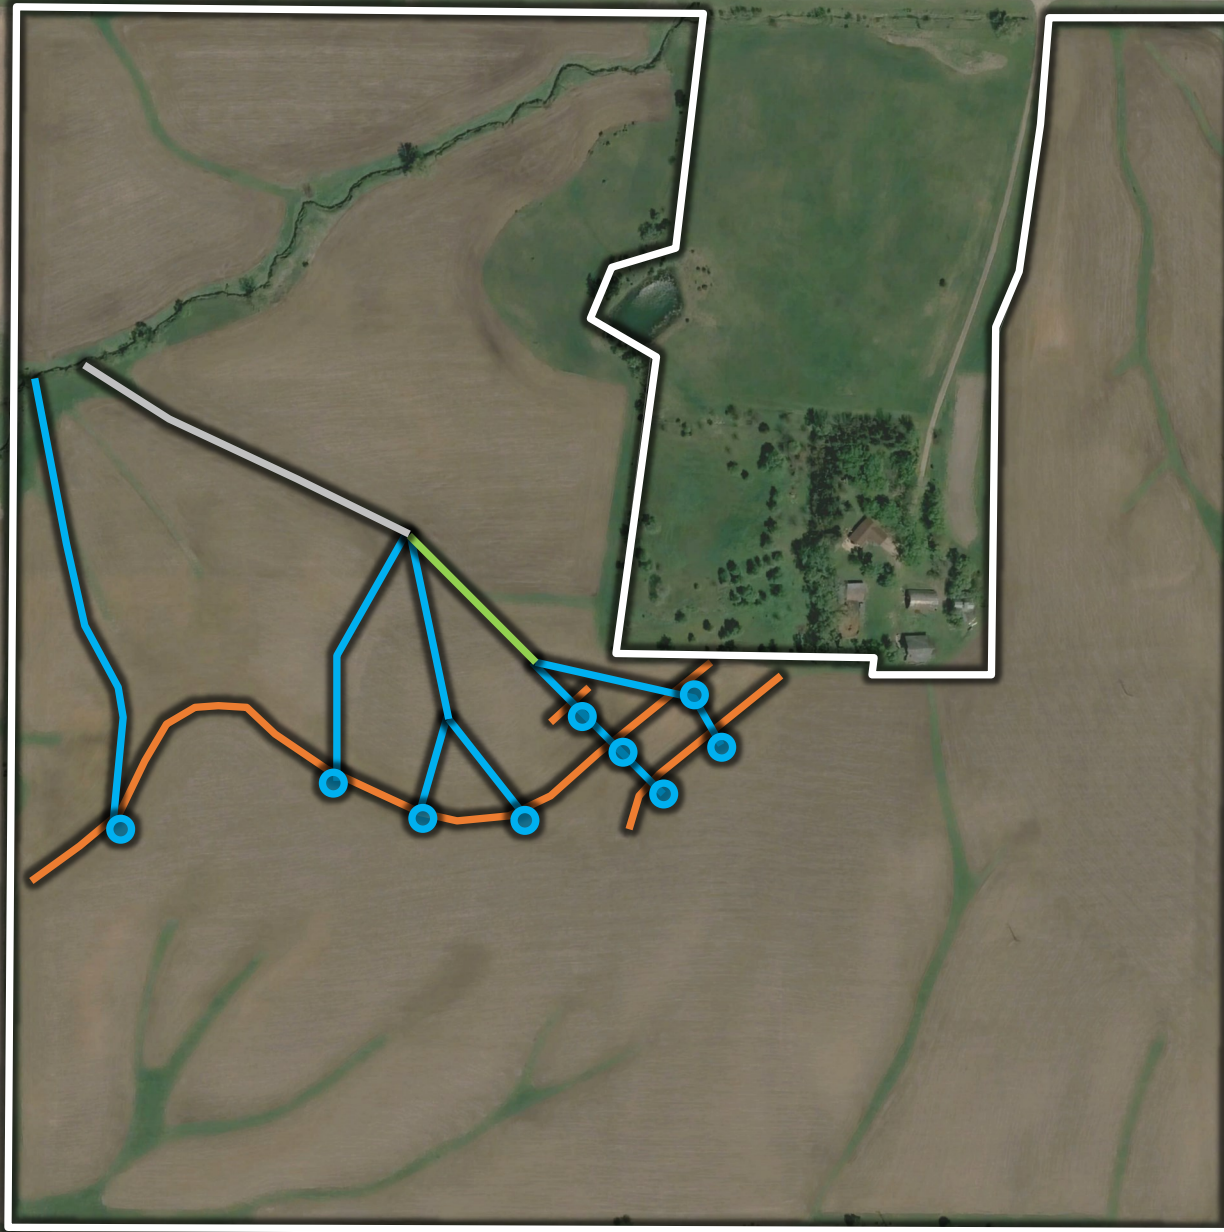

**IOWA HIGHWAY 14 EAST**

-  5" TILE
-  8" TILE
-  10" TILE
-  TERRACE
-  INTAKE

\* INSTALLED 2012

\* ALL LINES ARE APPROXIMATE