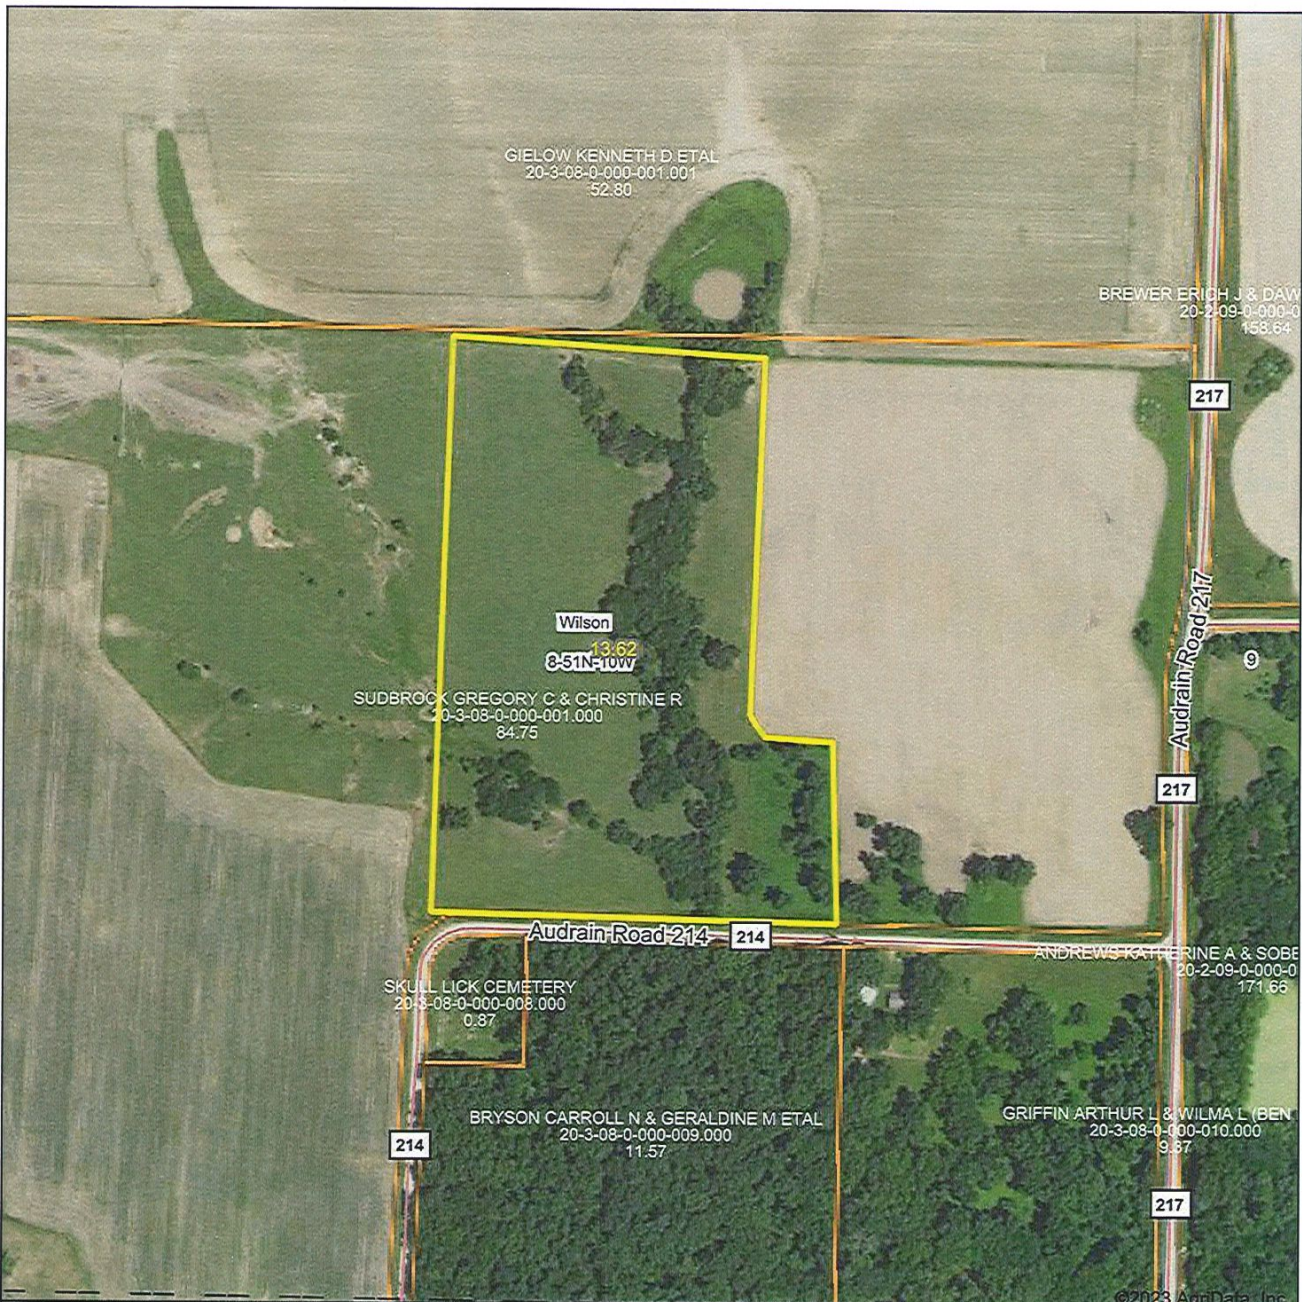

Aerial Map

Boundary Center: 39.220314, -92.051547

8-51N-10W
Audrain County
Missouri

7/31/2023