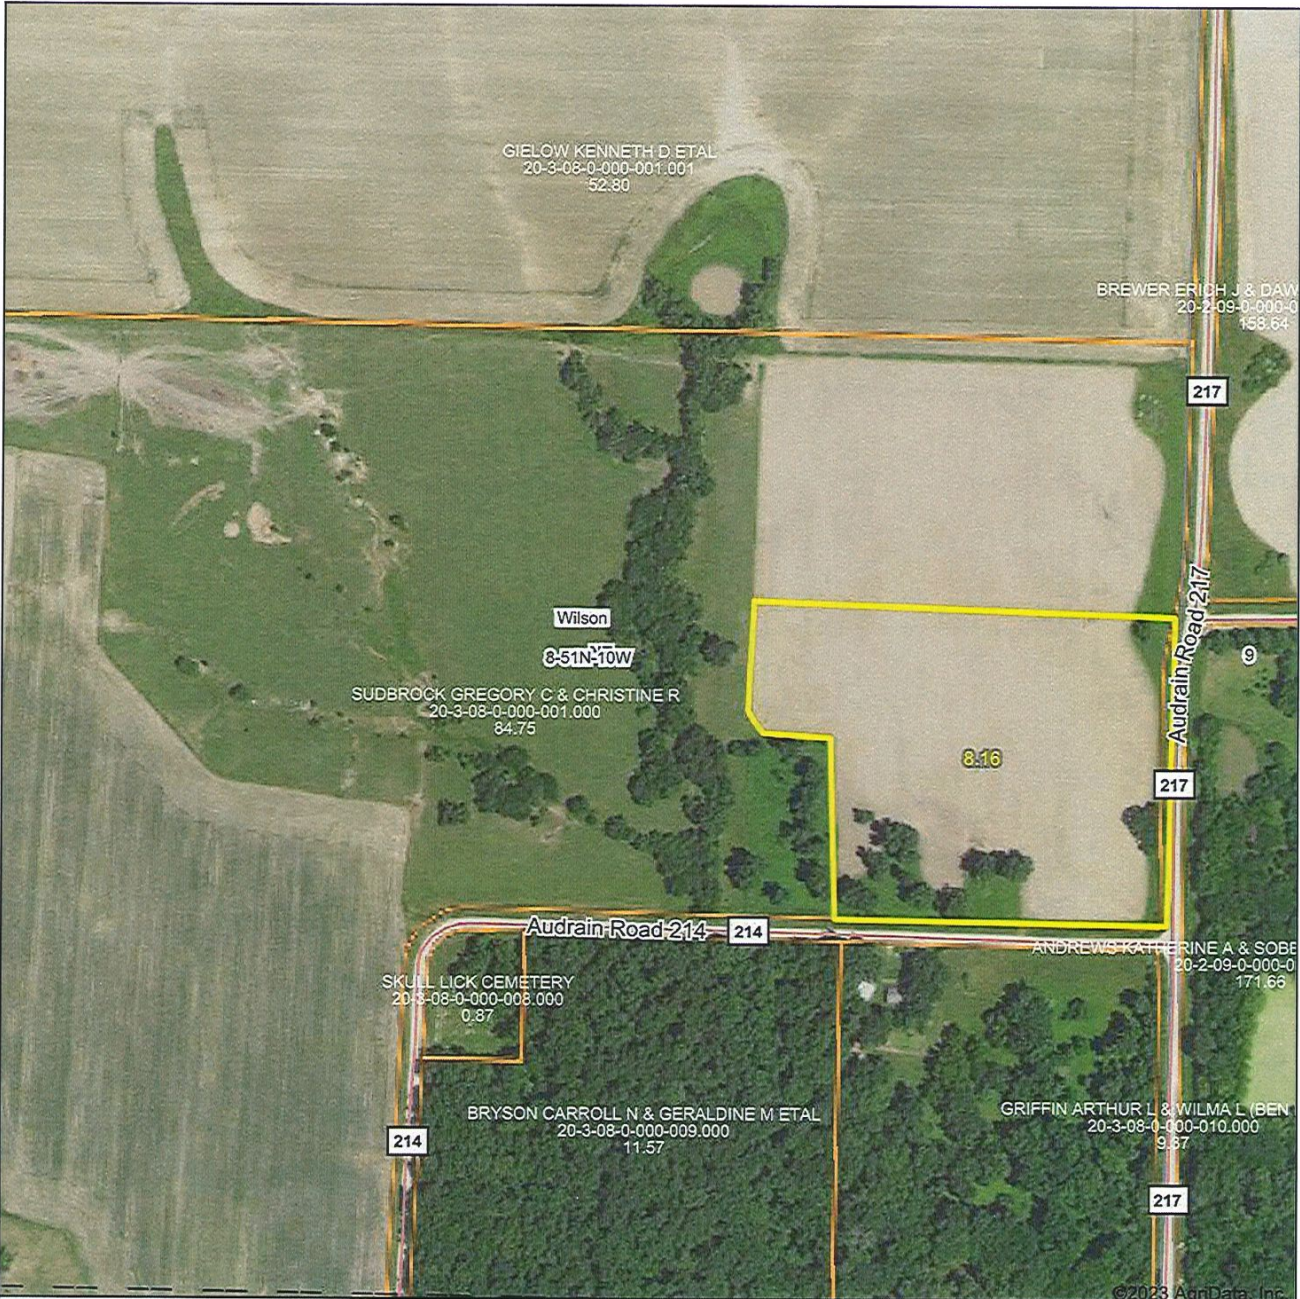

Aerial Map

Boundary Center: 39.219637, -92.049501

8-51N-10W
Audrain County
Missouri

7/31/2023