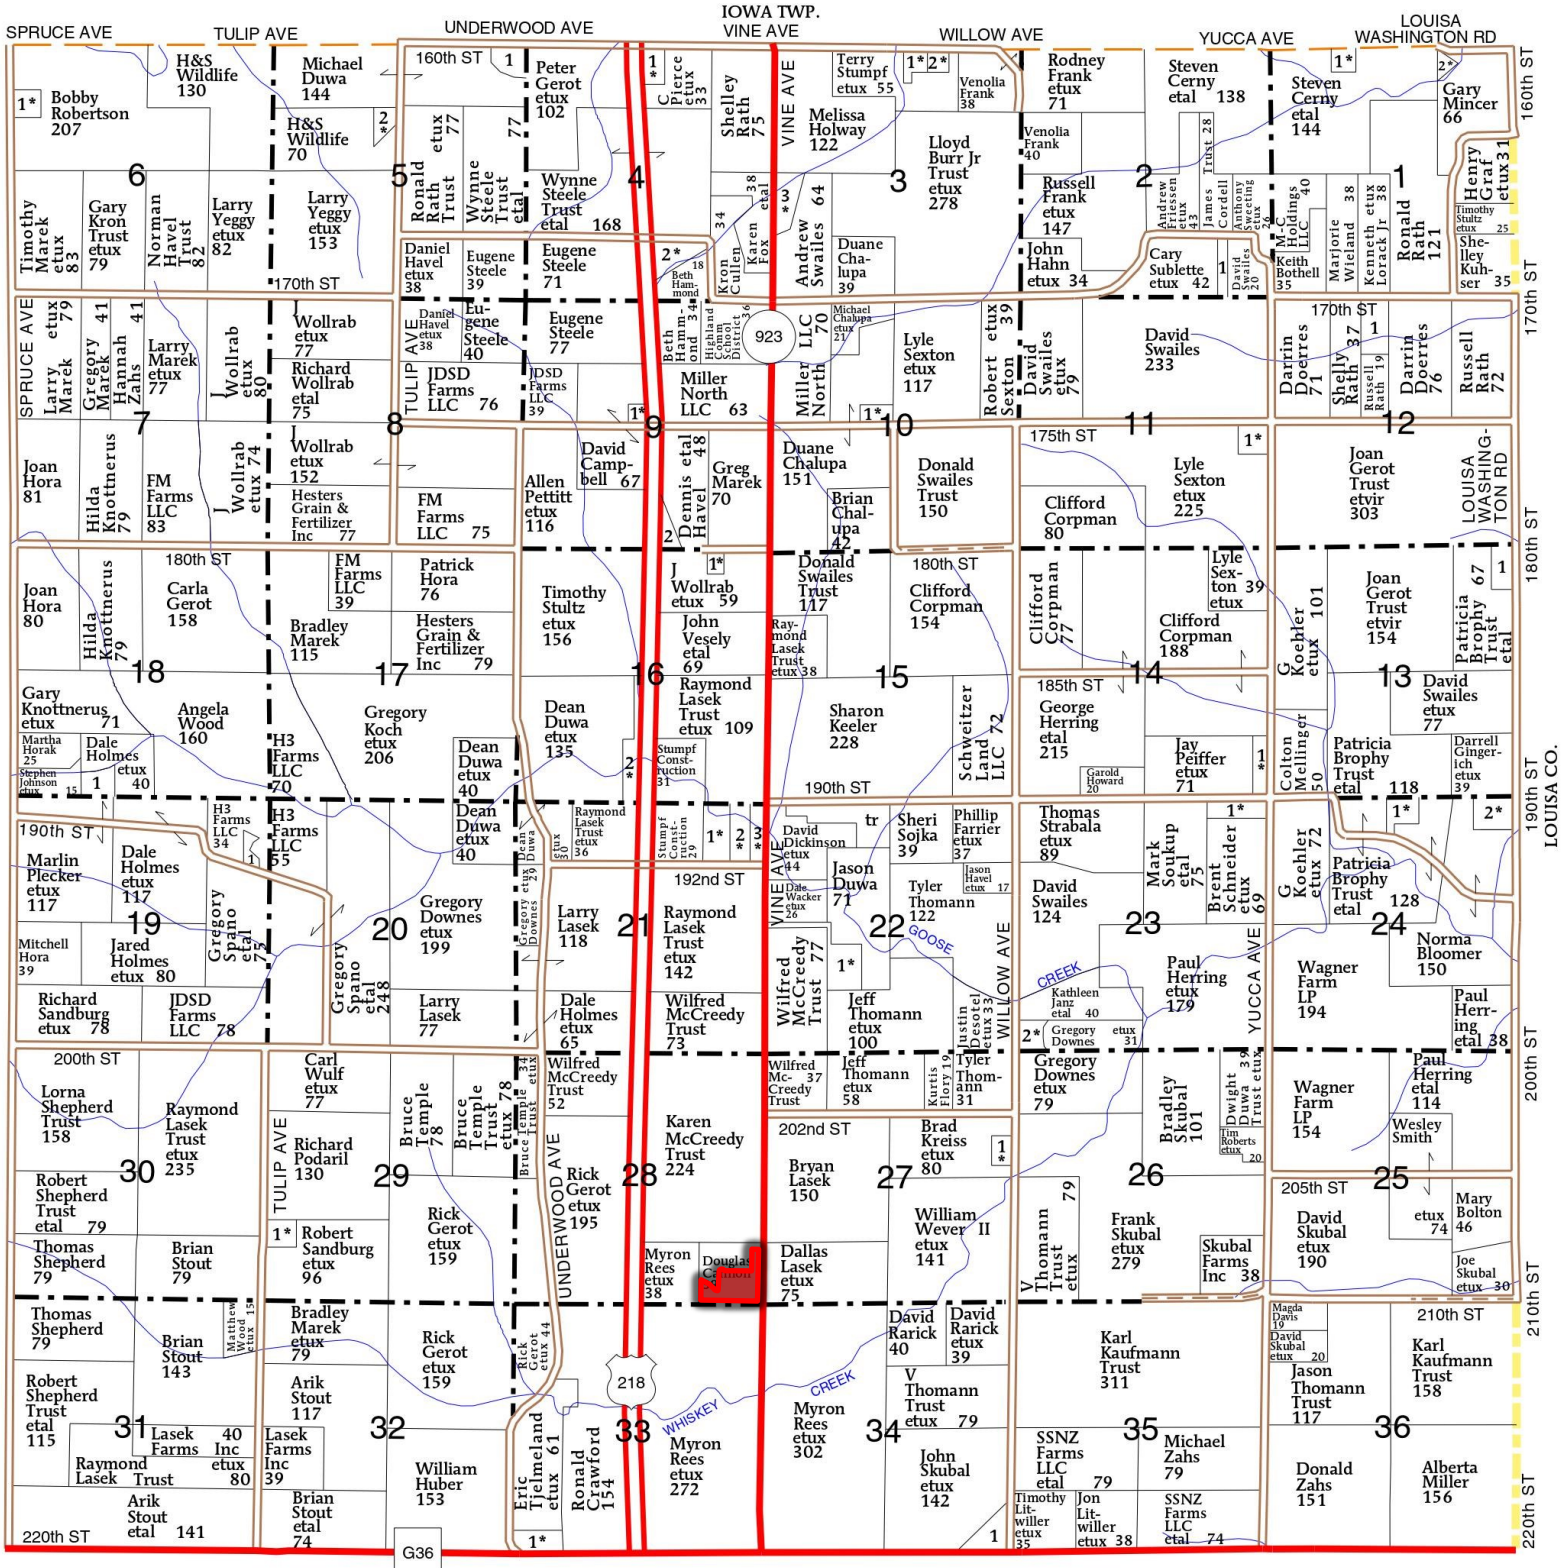

T-76-N

HIGHLAND PLAT

R-6-W

(Landowners)

OREGON TWP.