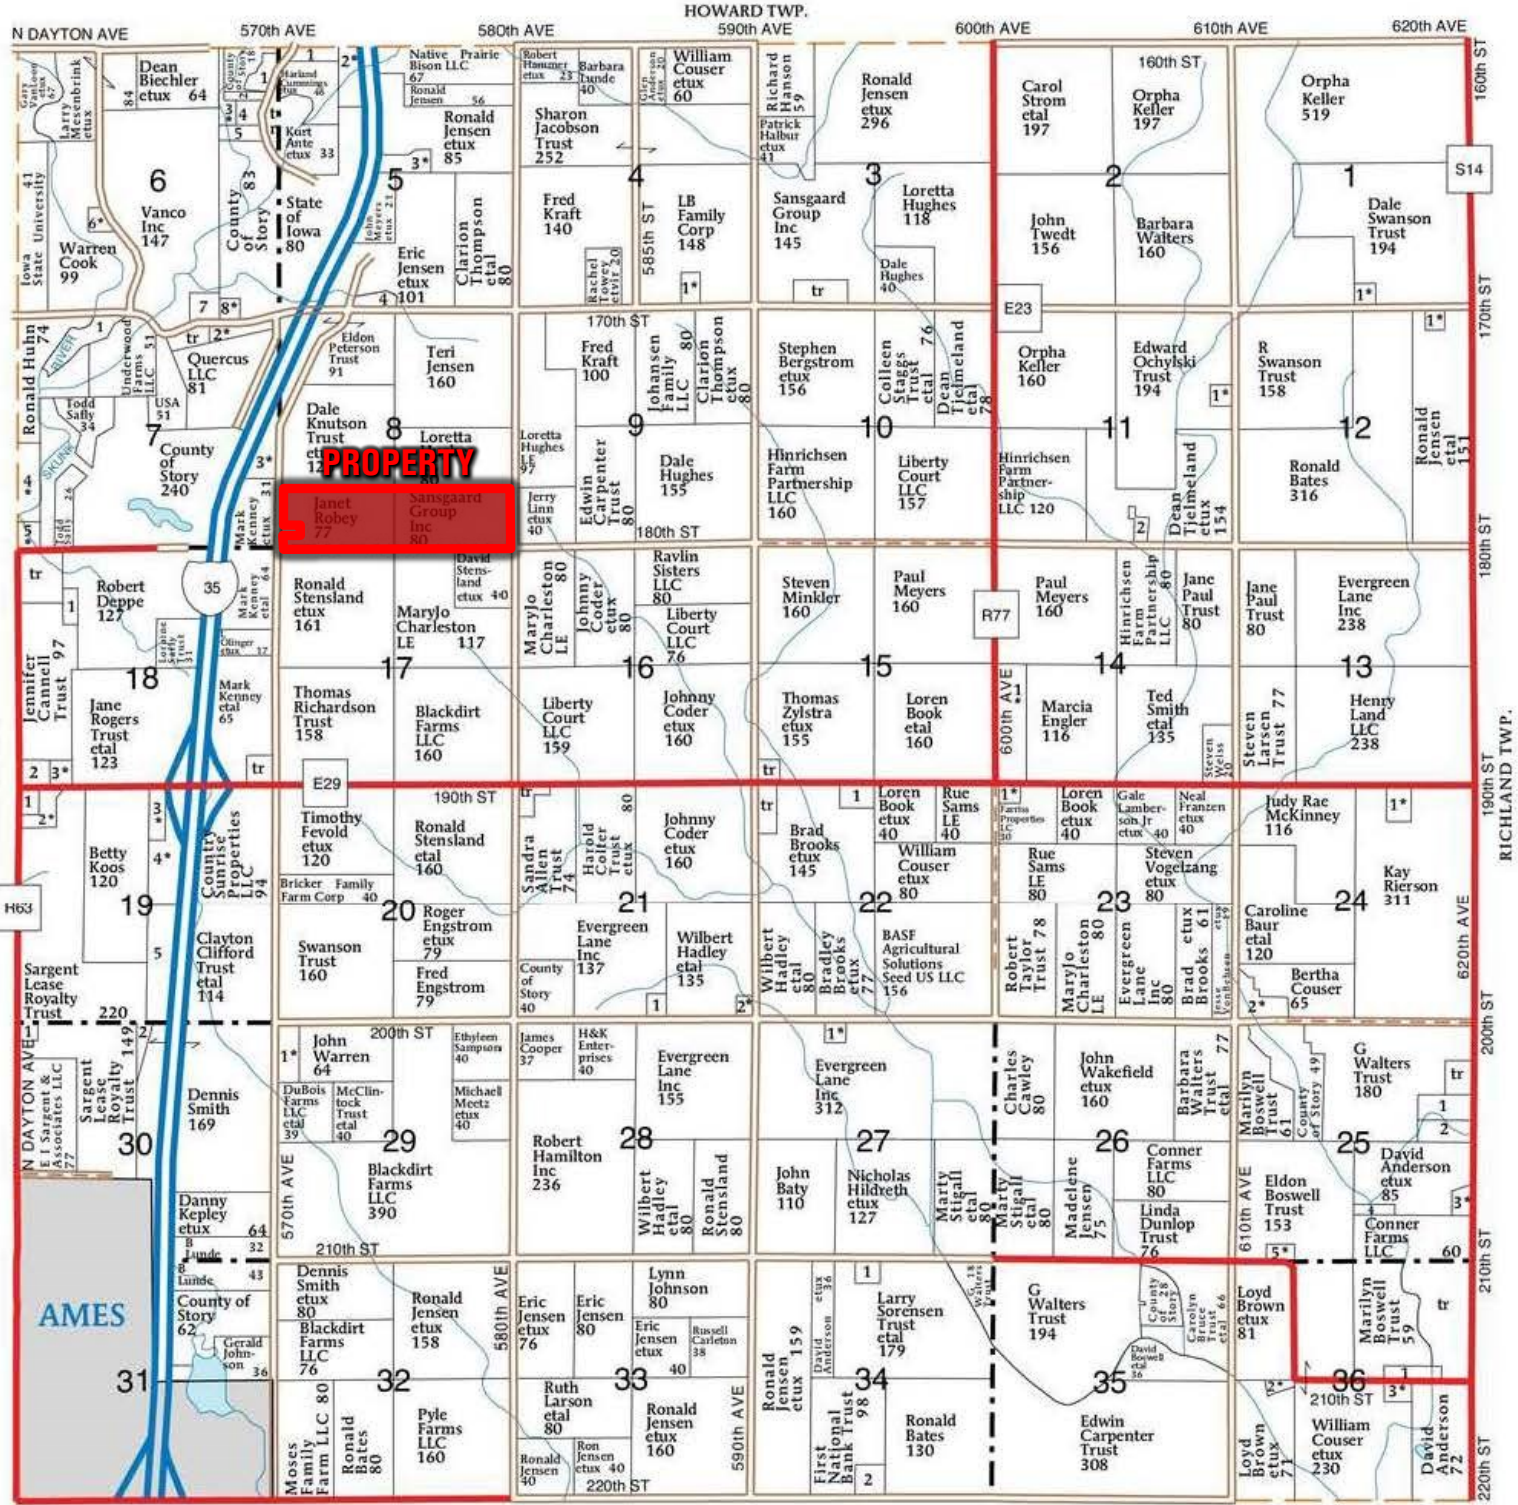

T-84-N

MILFORD PLAT

R-23-W

(Landowners)

PROPERTY

Janet Robby 77
 Samsgaard Group Inc 80

GRANT TWP.