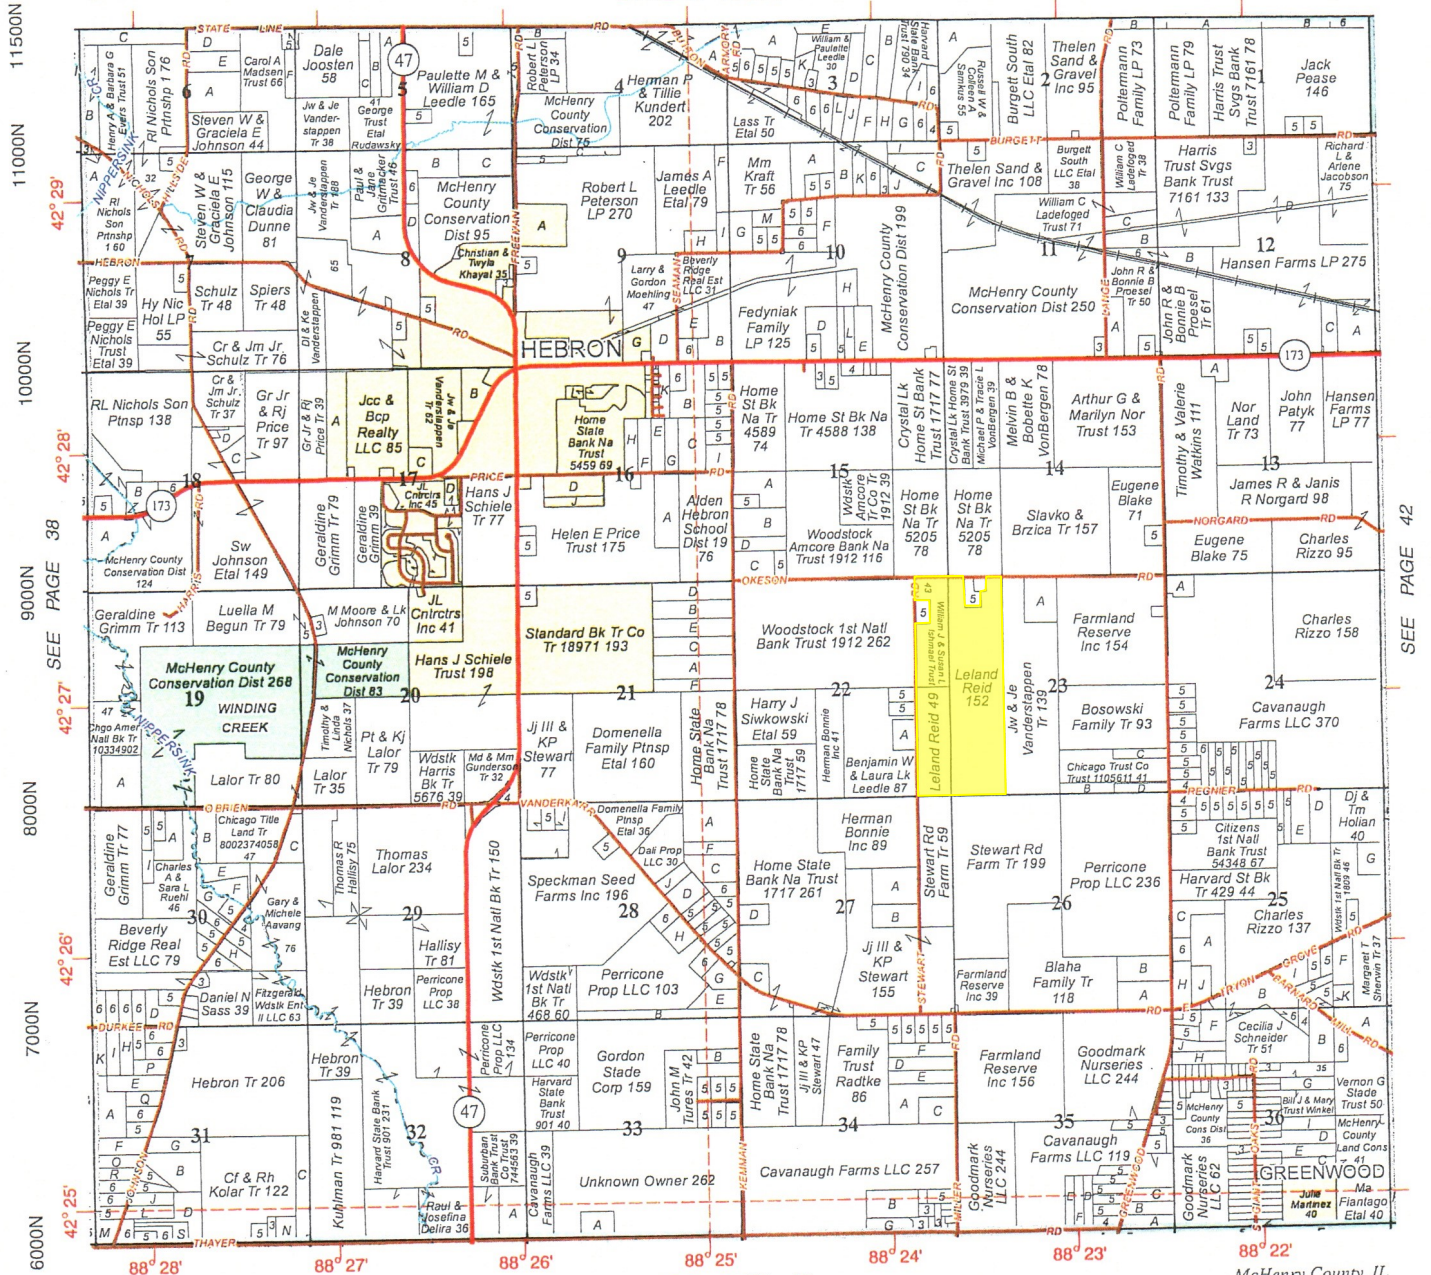

HEBRON

STATE OF WISCONSIN

Refer to page 62 for keyed parcels
T.46N.-R.7E.

© 2019 Rockford Map Pubs., Inc.

SEE PAGE 30

McHenry County, IL

14000W

13000W