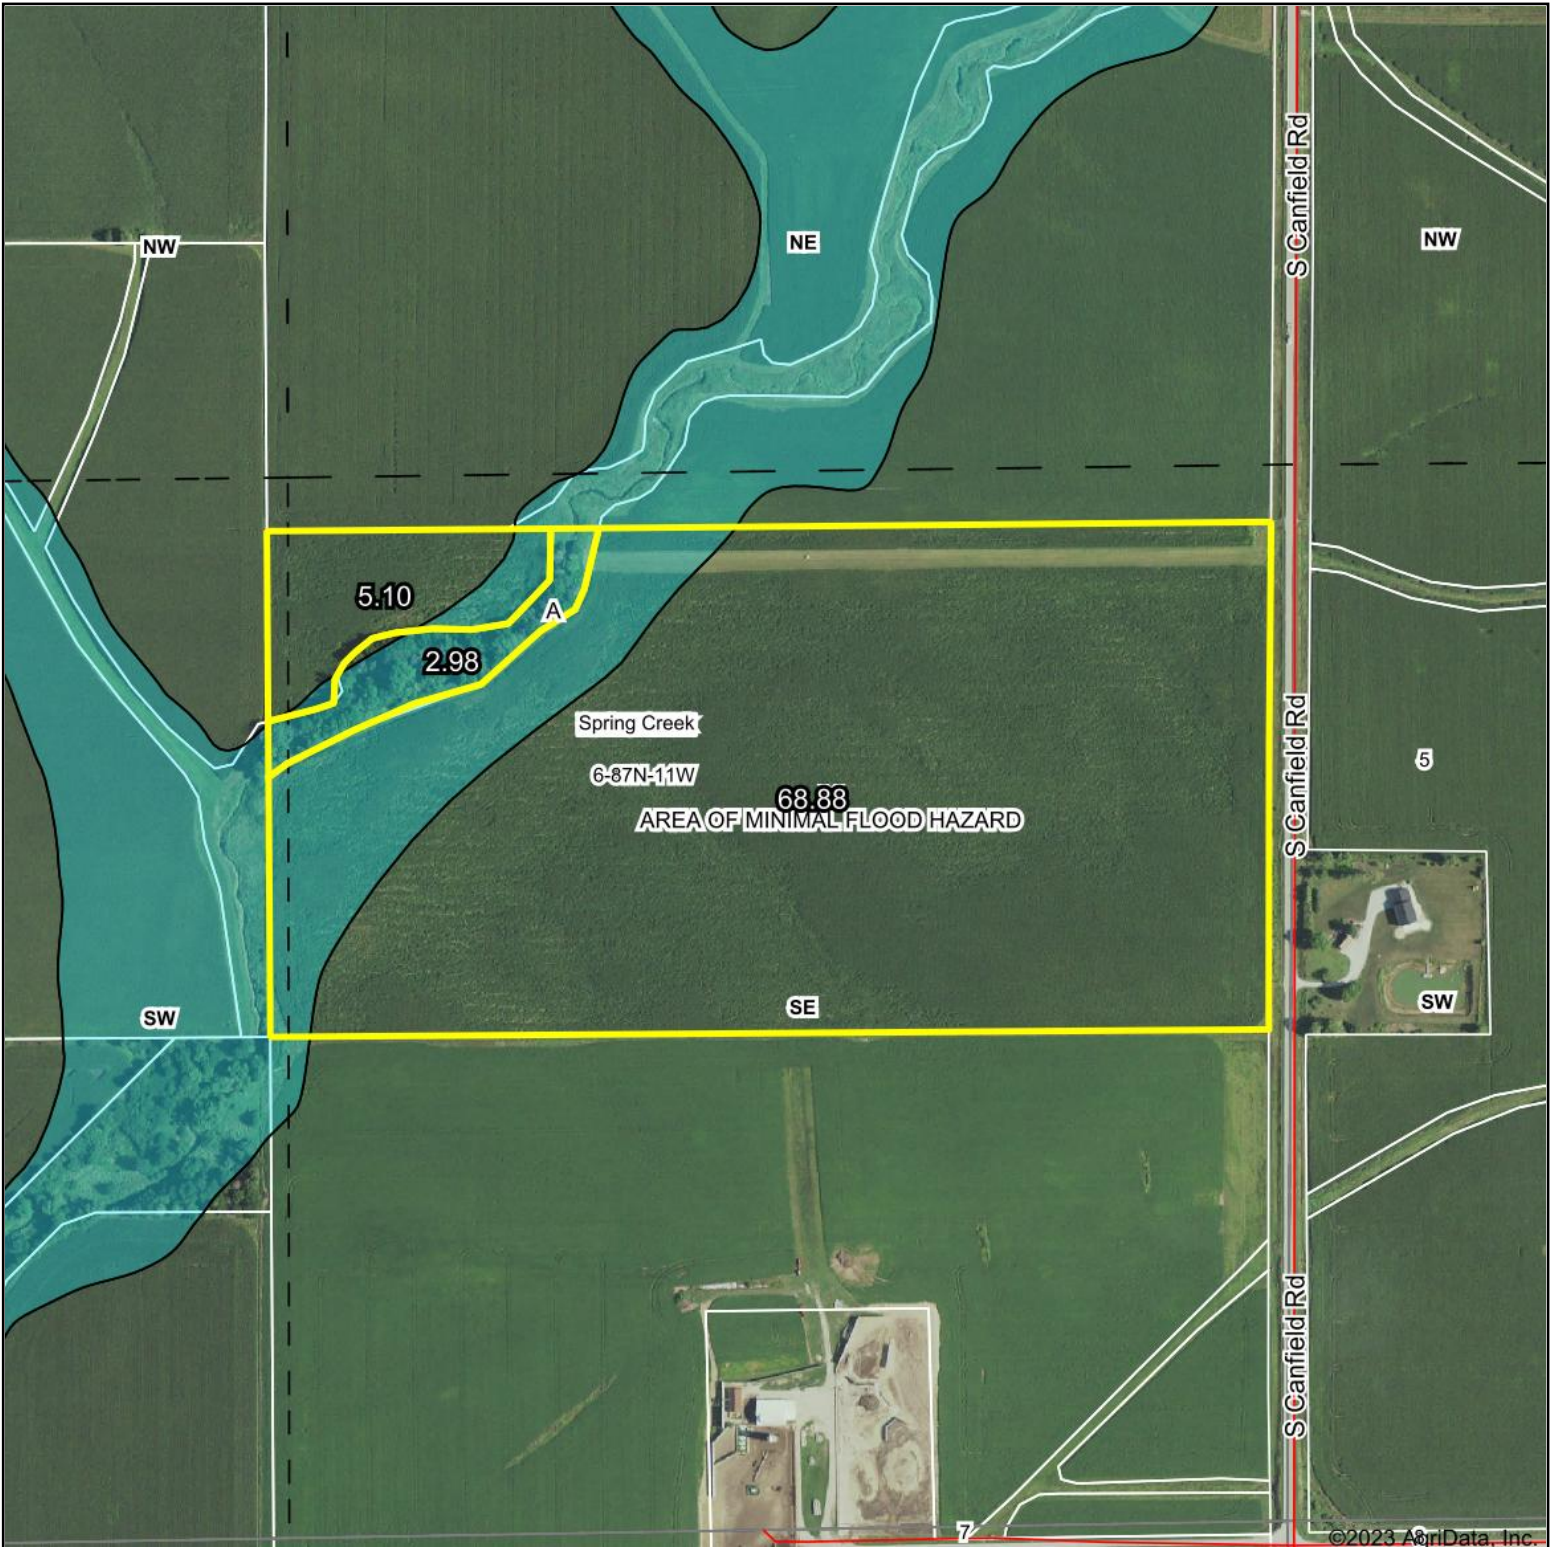

Floodplain Aerial Map

Boundary Center: 42° 22' 30.23, -92° 10' 1.75

6-87N-11W
Black Hawk County
Iowa

9/21/2023