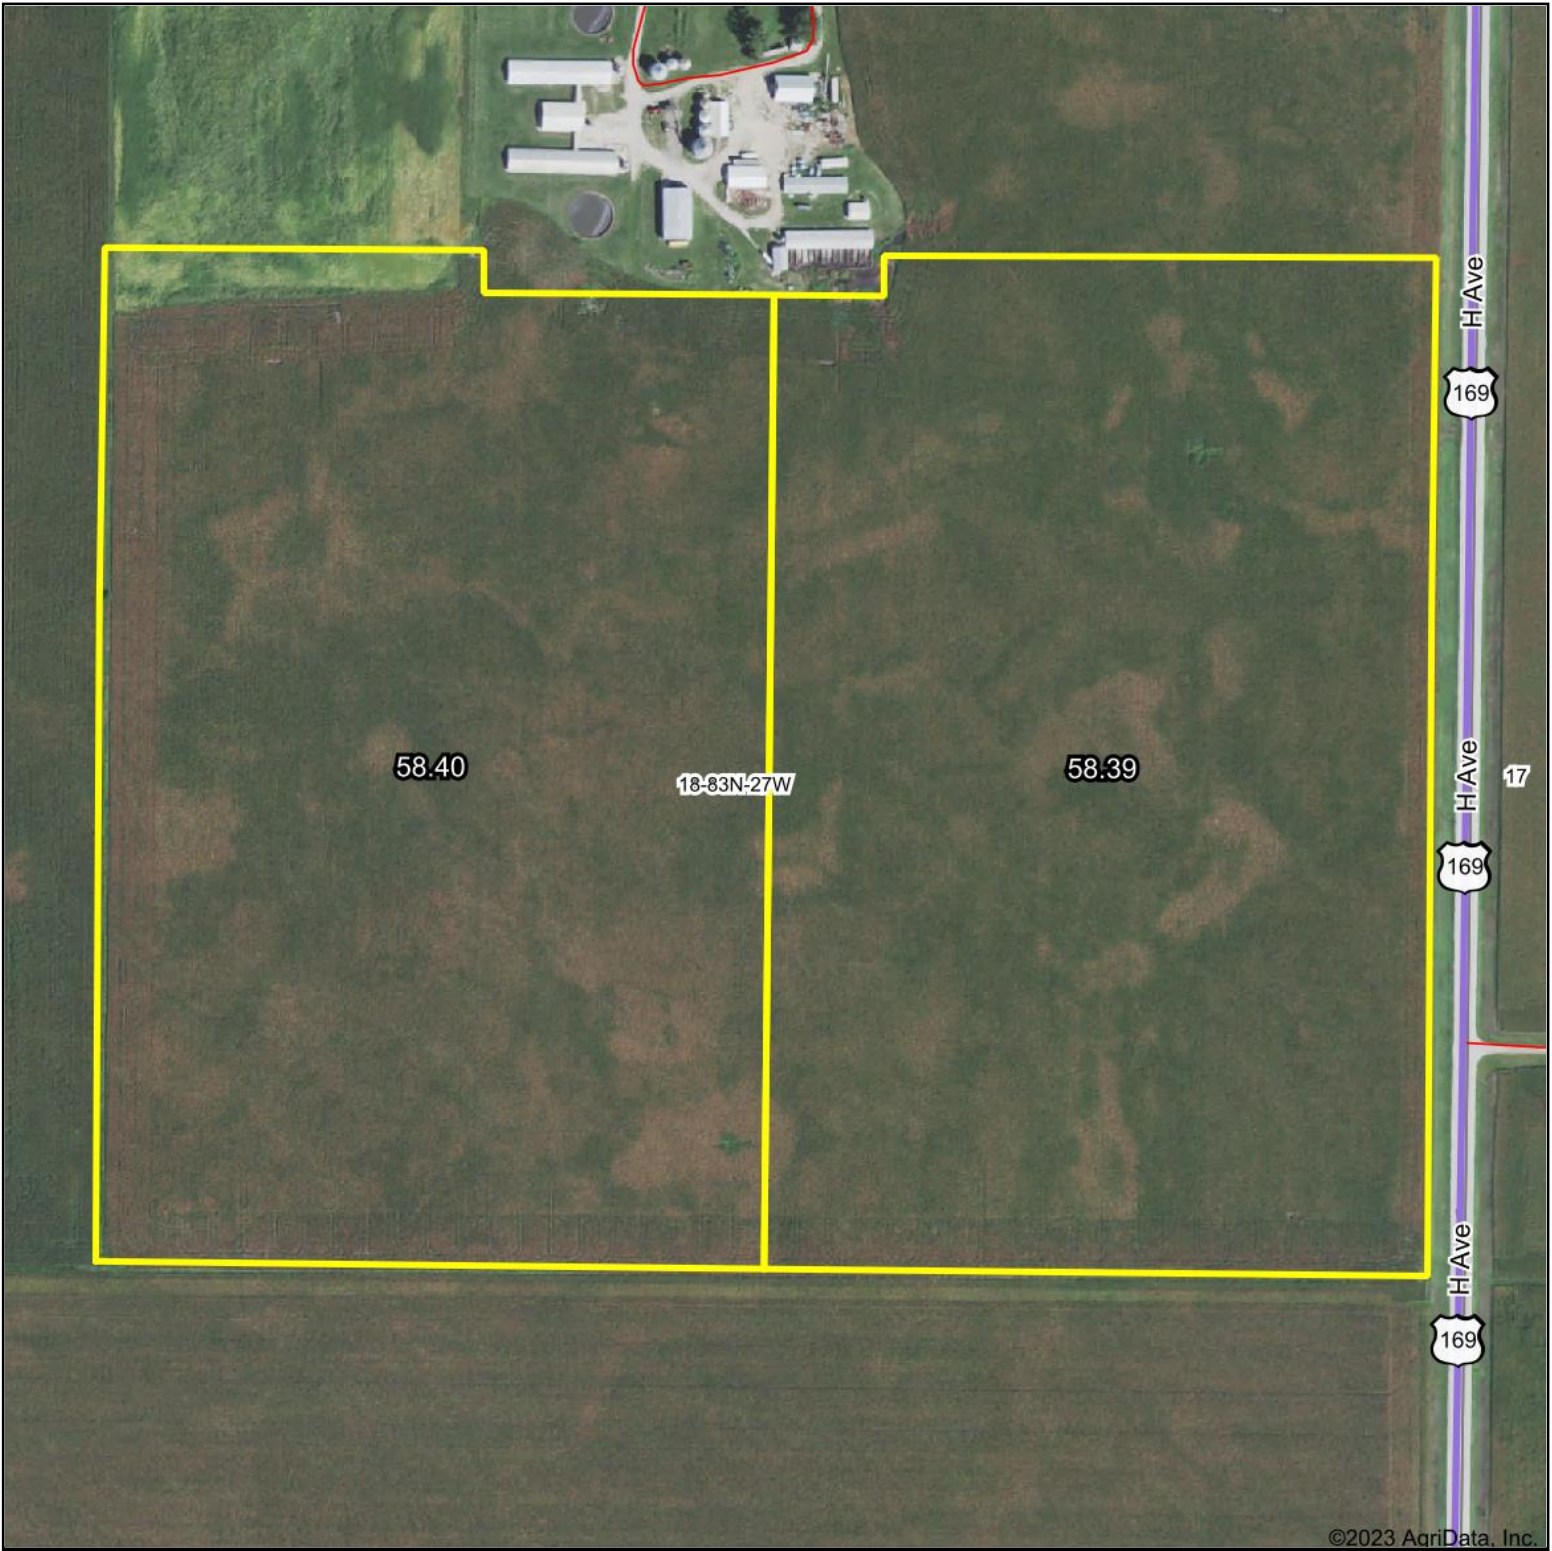

FSA Map

©2023 AgriData, Inc.

Map Center: 42° 0' 13.22, -94° 1' 58.44

18-83N-27W
Boone County
Iowa

5/2/2023

© AgriData, Inc. 2023 www.AgriDataInc.com