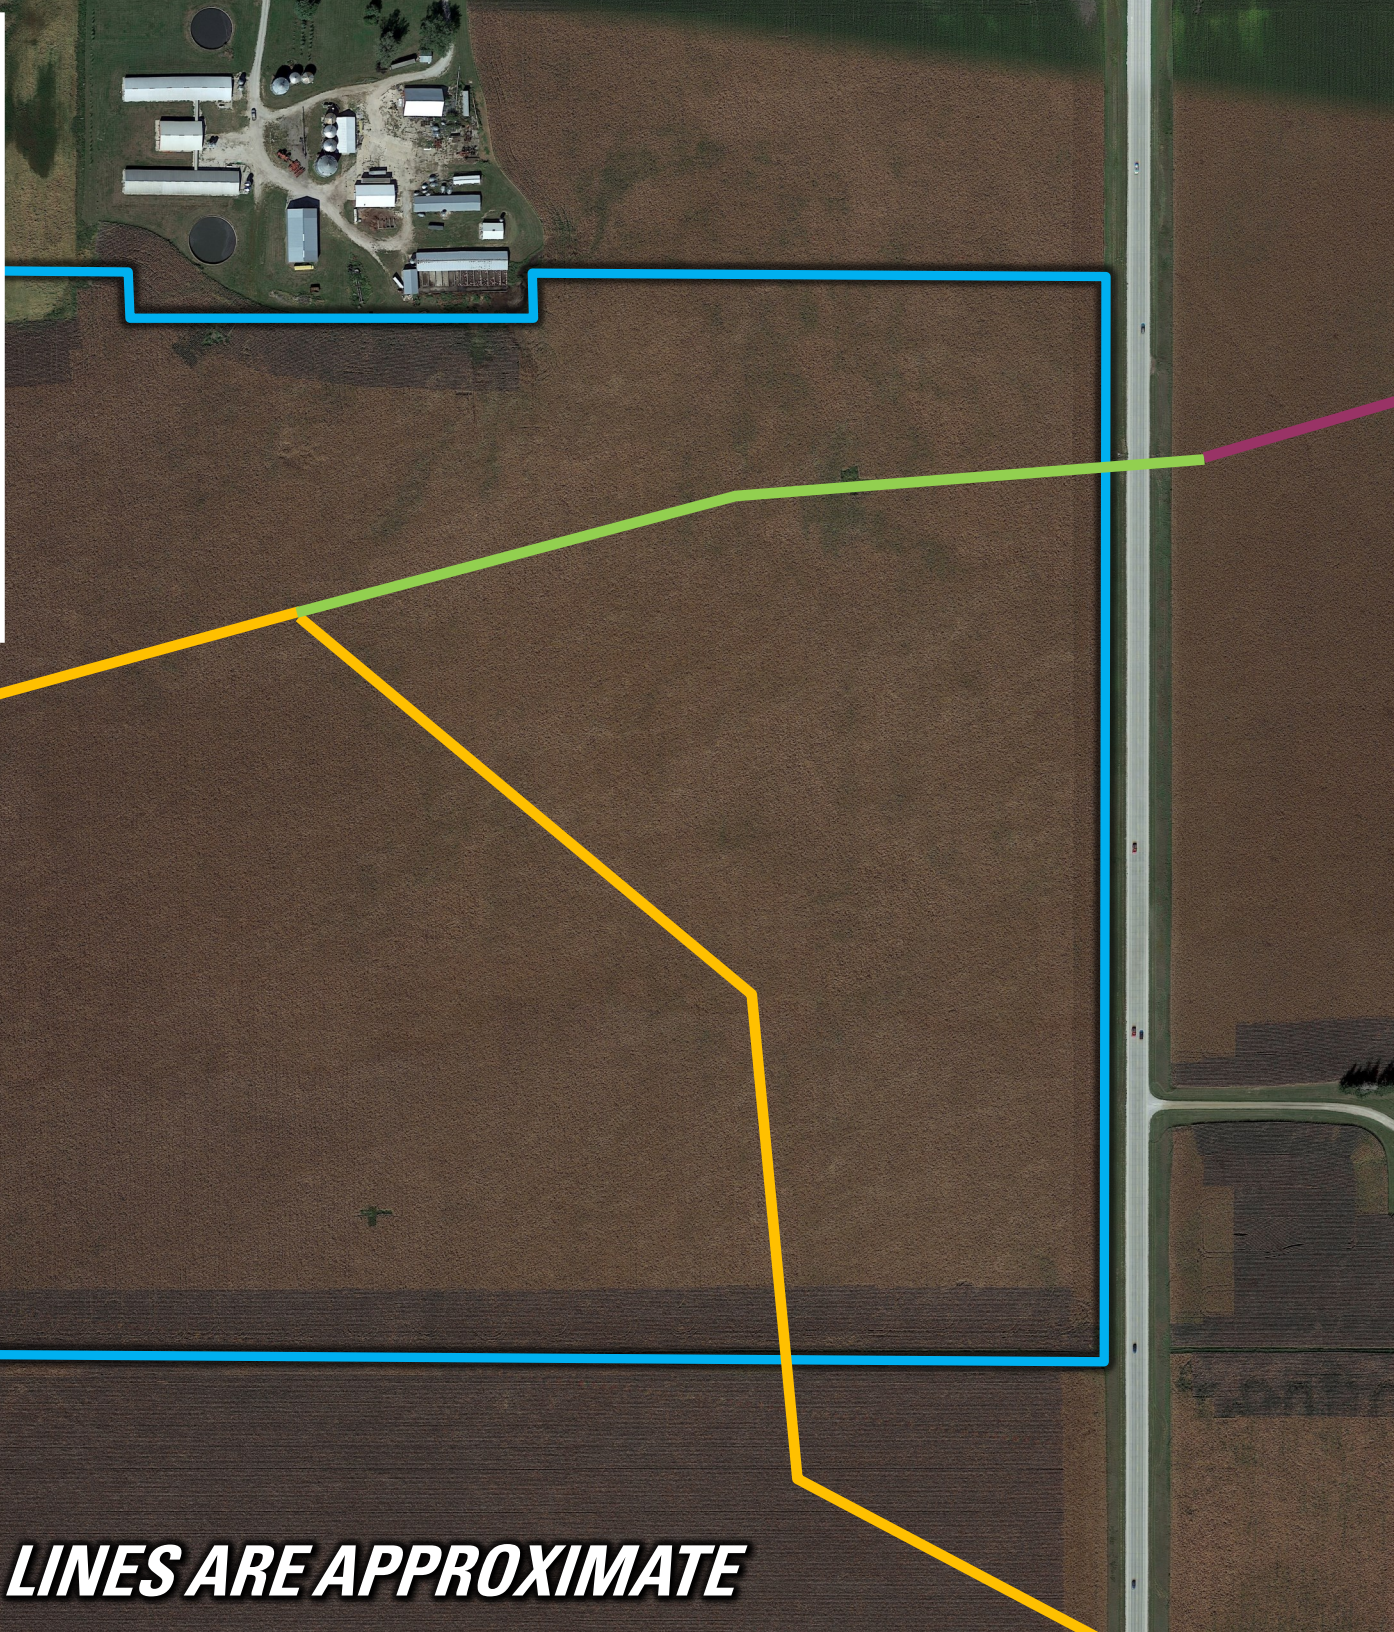

**Boone County, Iowa  
Marcy Township  
Section 18**

- 18" Tile**
- 12" Tile**
- 10" Tile**

*\*All lines are approximate.  
The information provided is based off  
the Boone County Assessors*

***\*ALL LINES ARE APPROXIMATE***