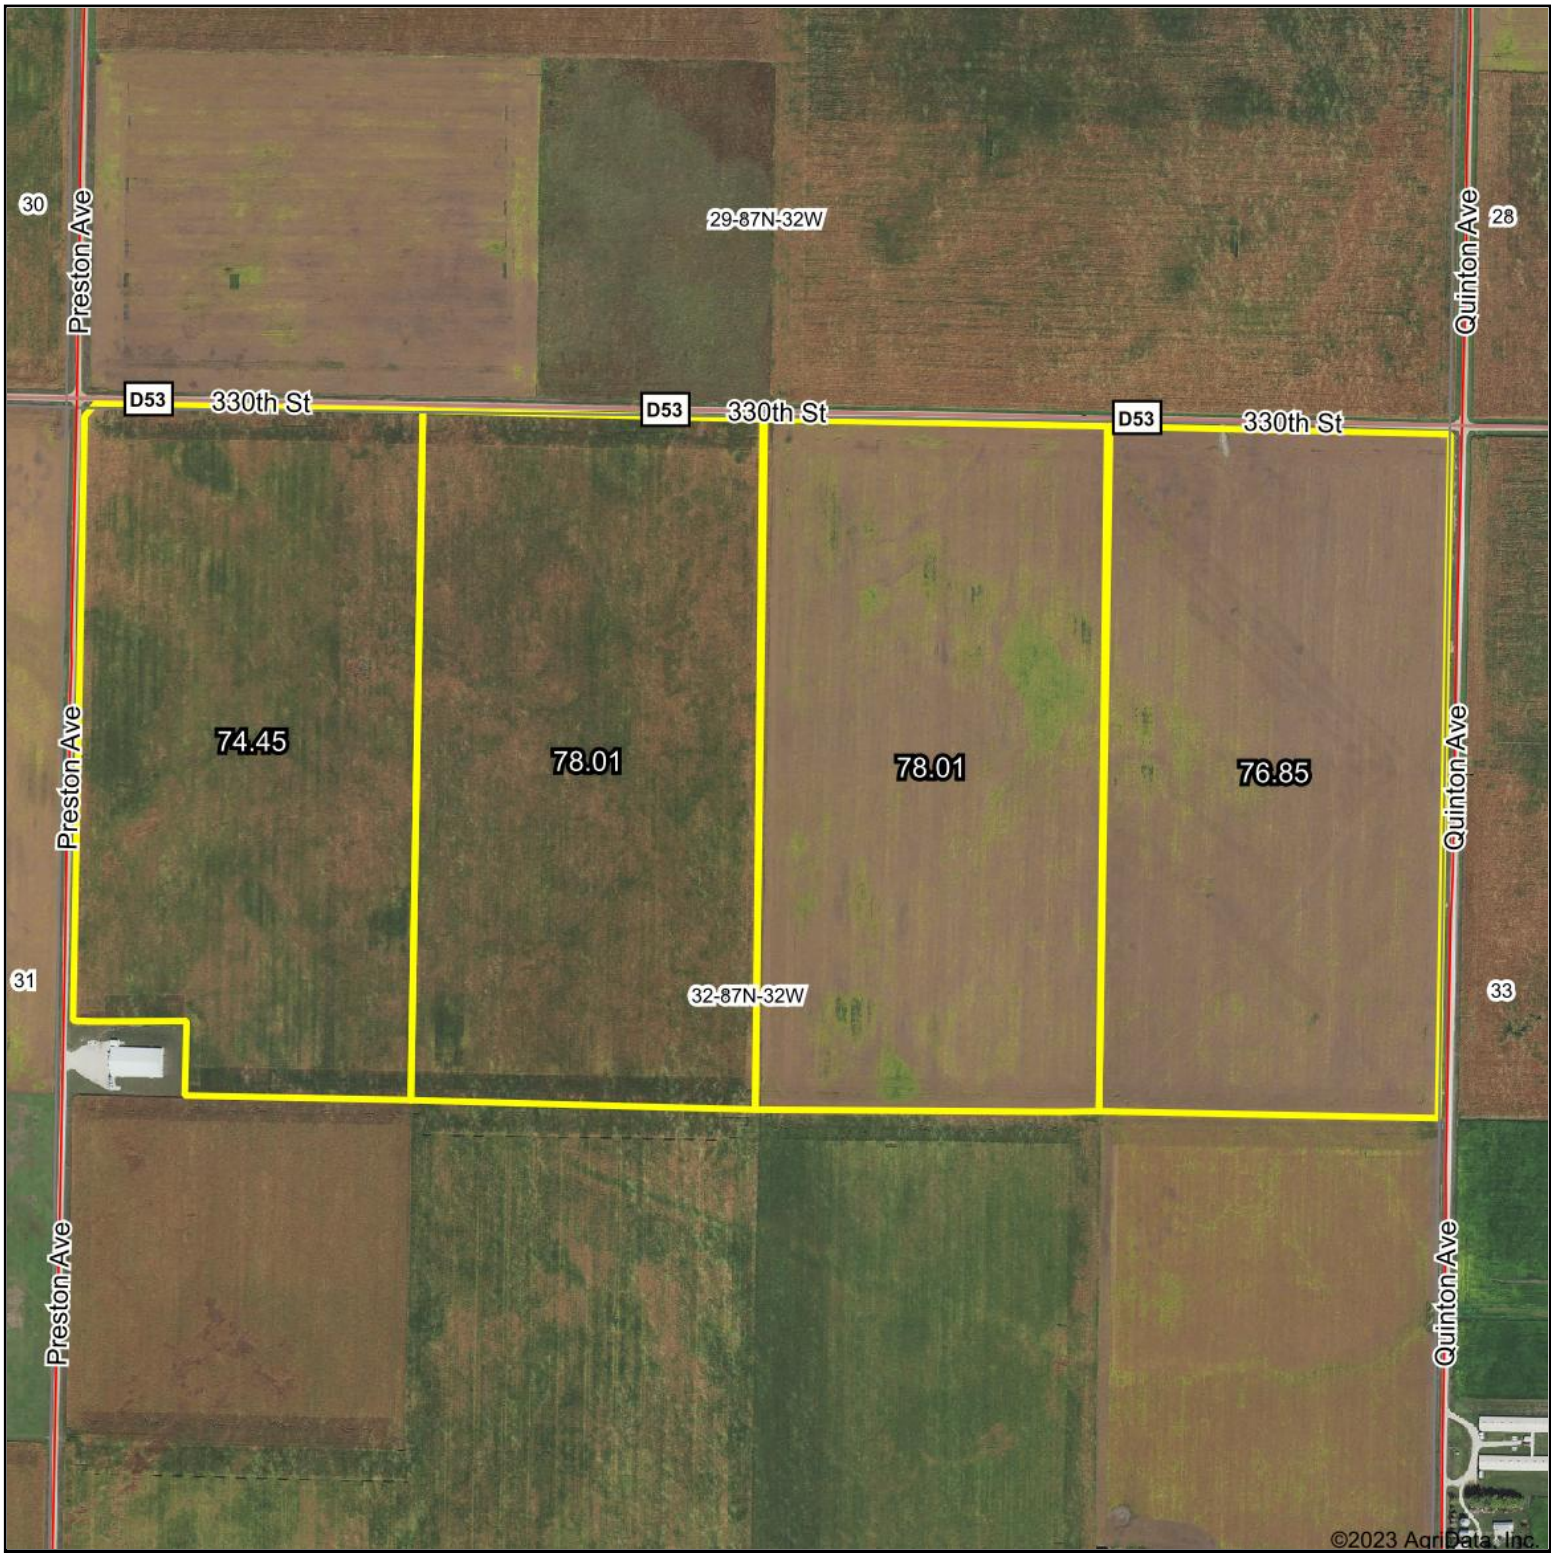

# FSA Map

©2023 AgriData, Inc.

Boundary Center: 42° 18' 24.74, -94° 36' 4.3

**32-87N-32W**  
**Calhoun County**  
**Iowa**

Maps Provided By:  
**surety**  
CUSTOMIZED ONLINE MAPPING  
© AgriData, Inc. 2023 www.AgriDataInc.com

9/19/2023