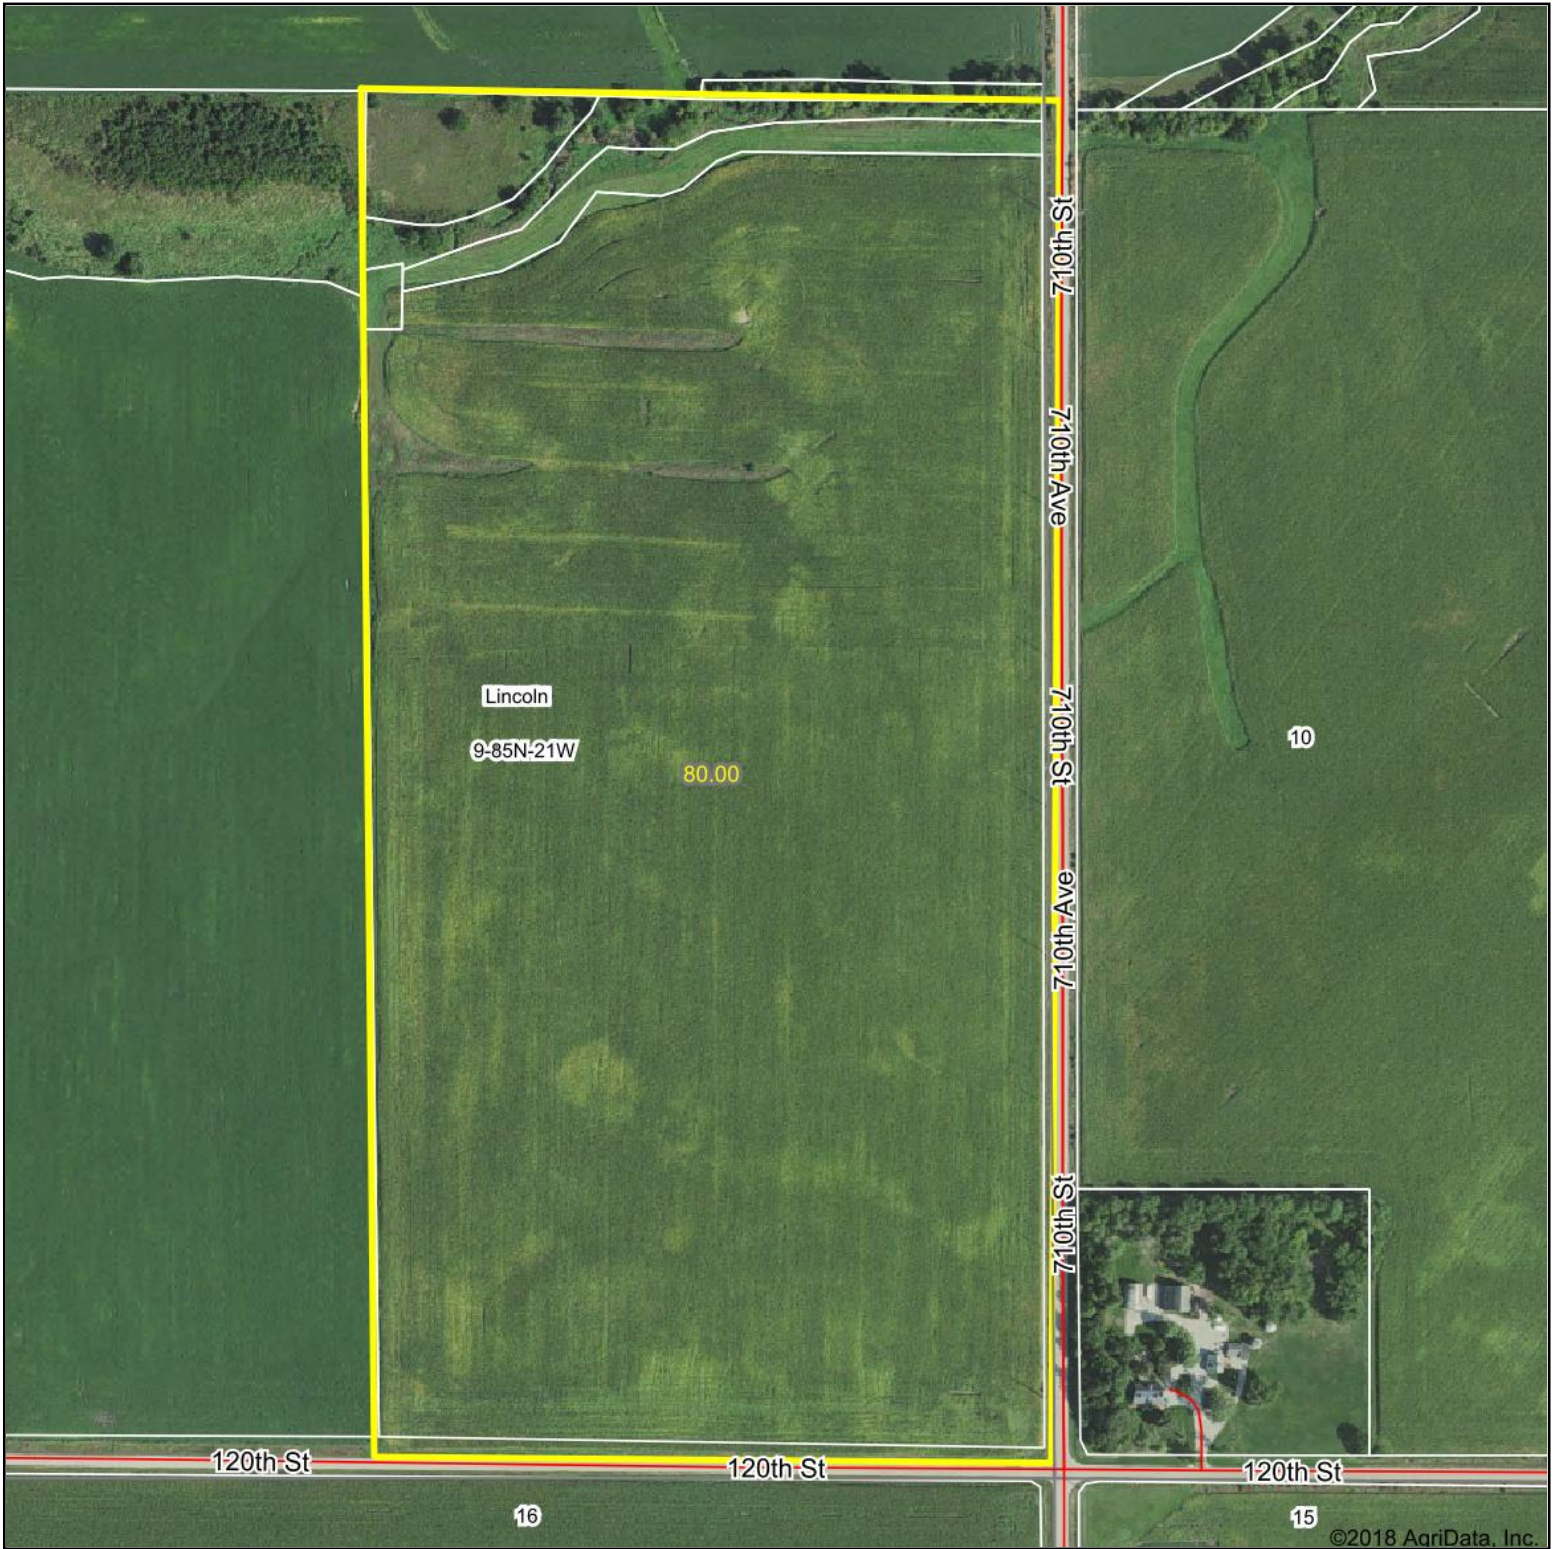

Aerial Map

PC PEOPLES COMPANY
INNOVATIVE. REAL ESTATE. SOLUTIONS.

map center: 42° 11' 3.36, -93° 17' 31.25

Maps Provided By:
surety
CUSTOMIZED ONLINE MAPPING
© Agridata, Inc. 2018 www.AgridataInc.com

9-85N-21W
Story County
Iowa

9/4/2018