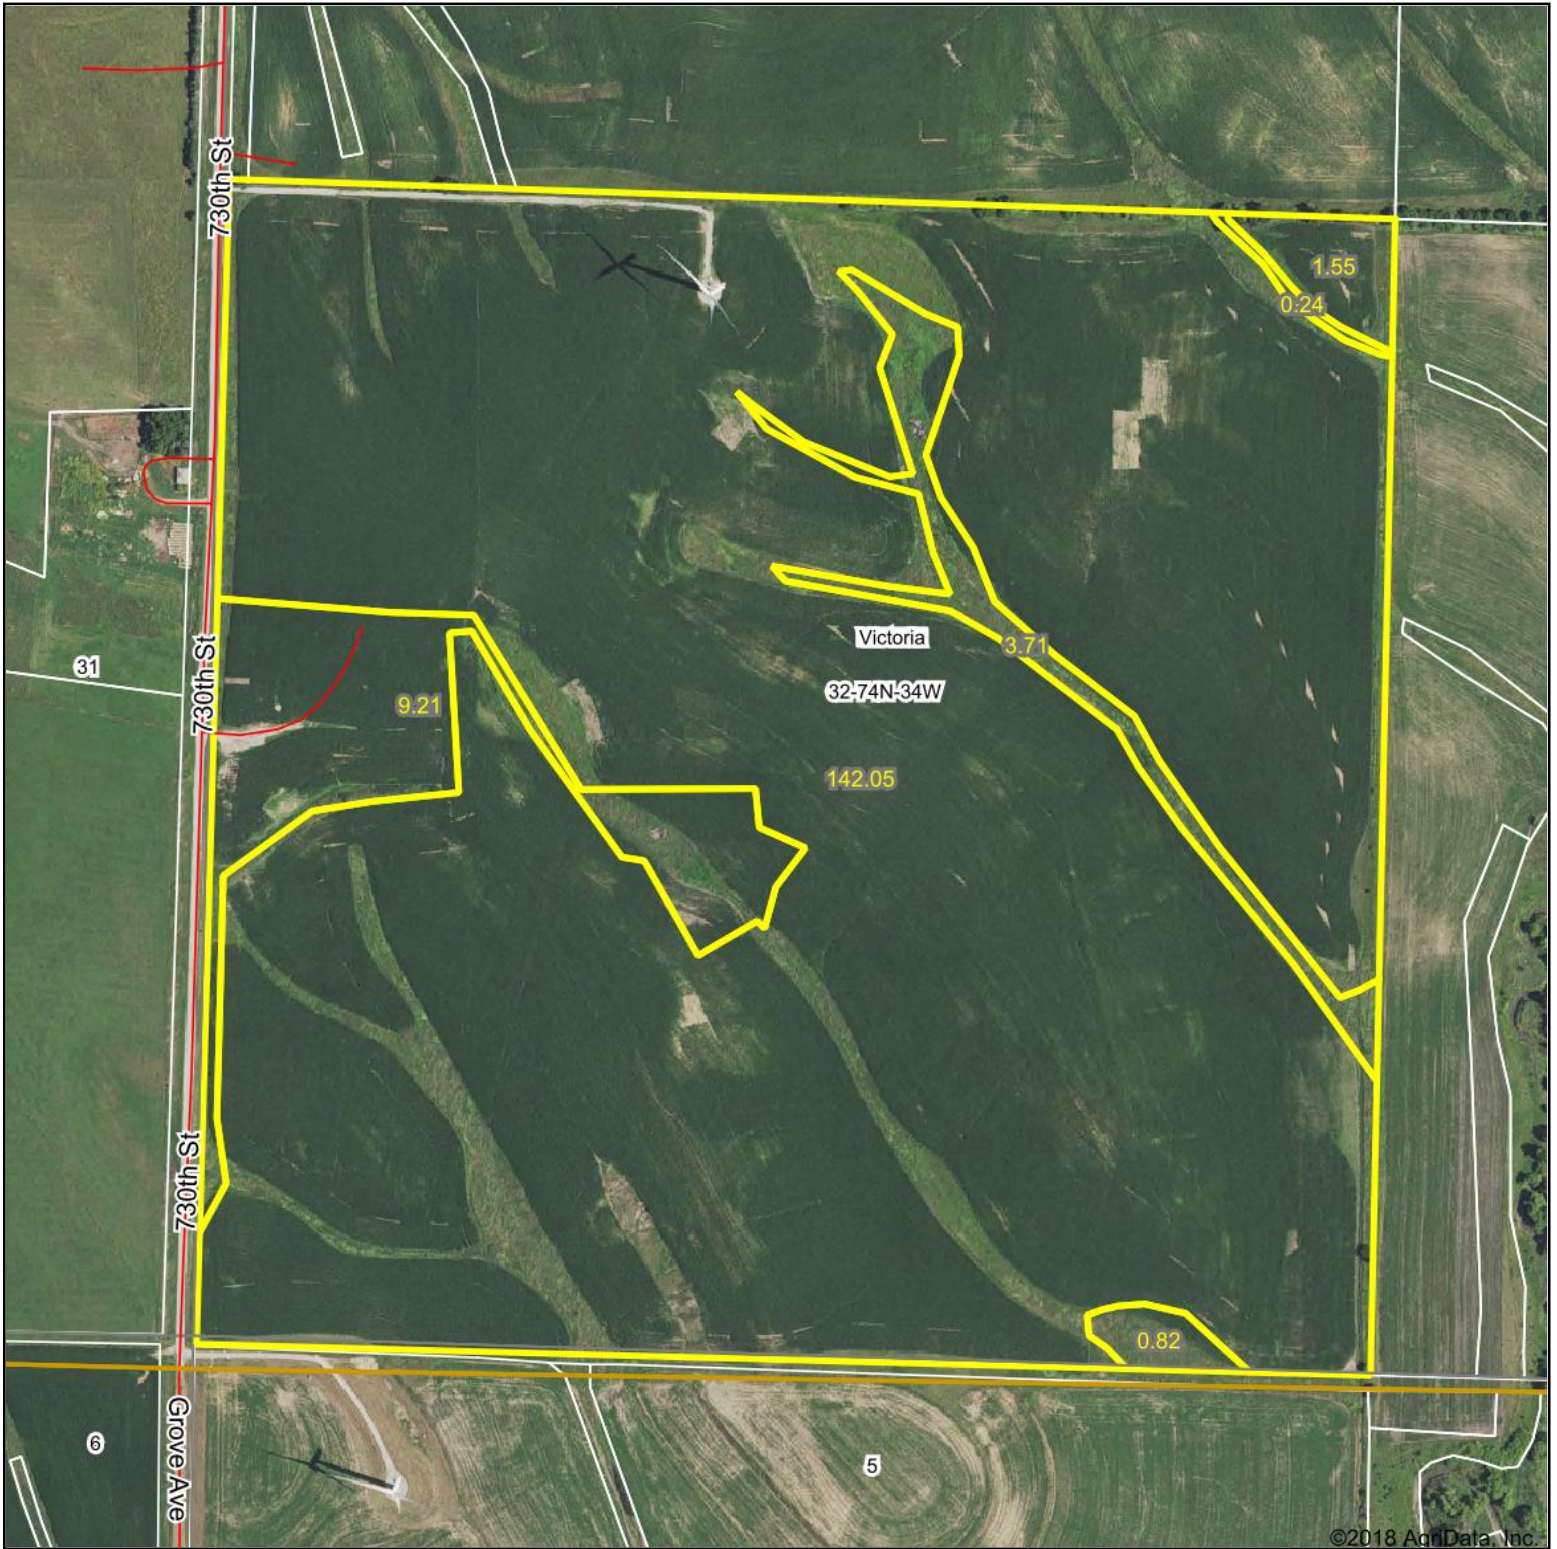

Aerial Map

©2018 AgriData, Inc.

map center: 41° 9' 43.09, -94° 47' 27.95

32-74N-34W
Cass County
Iowa

2/21/2018