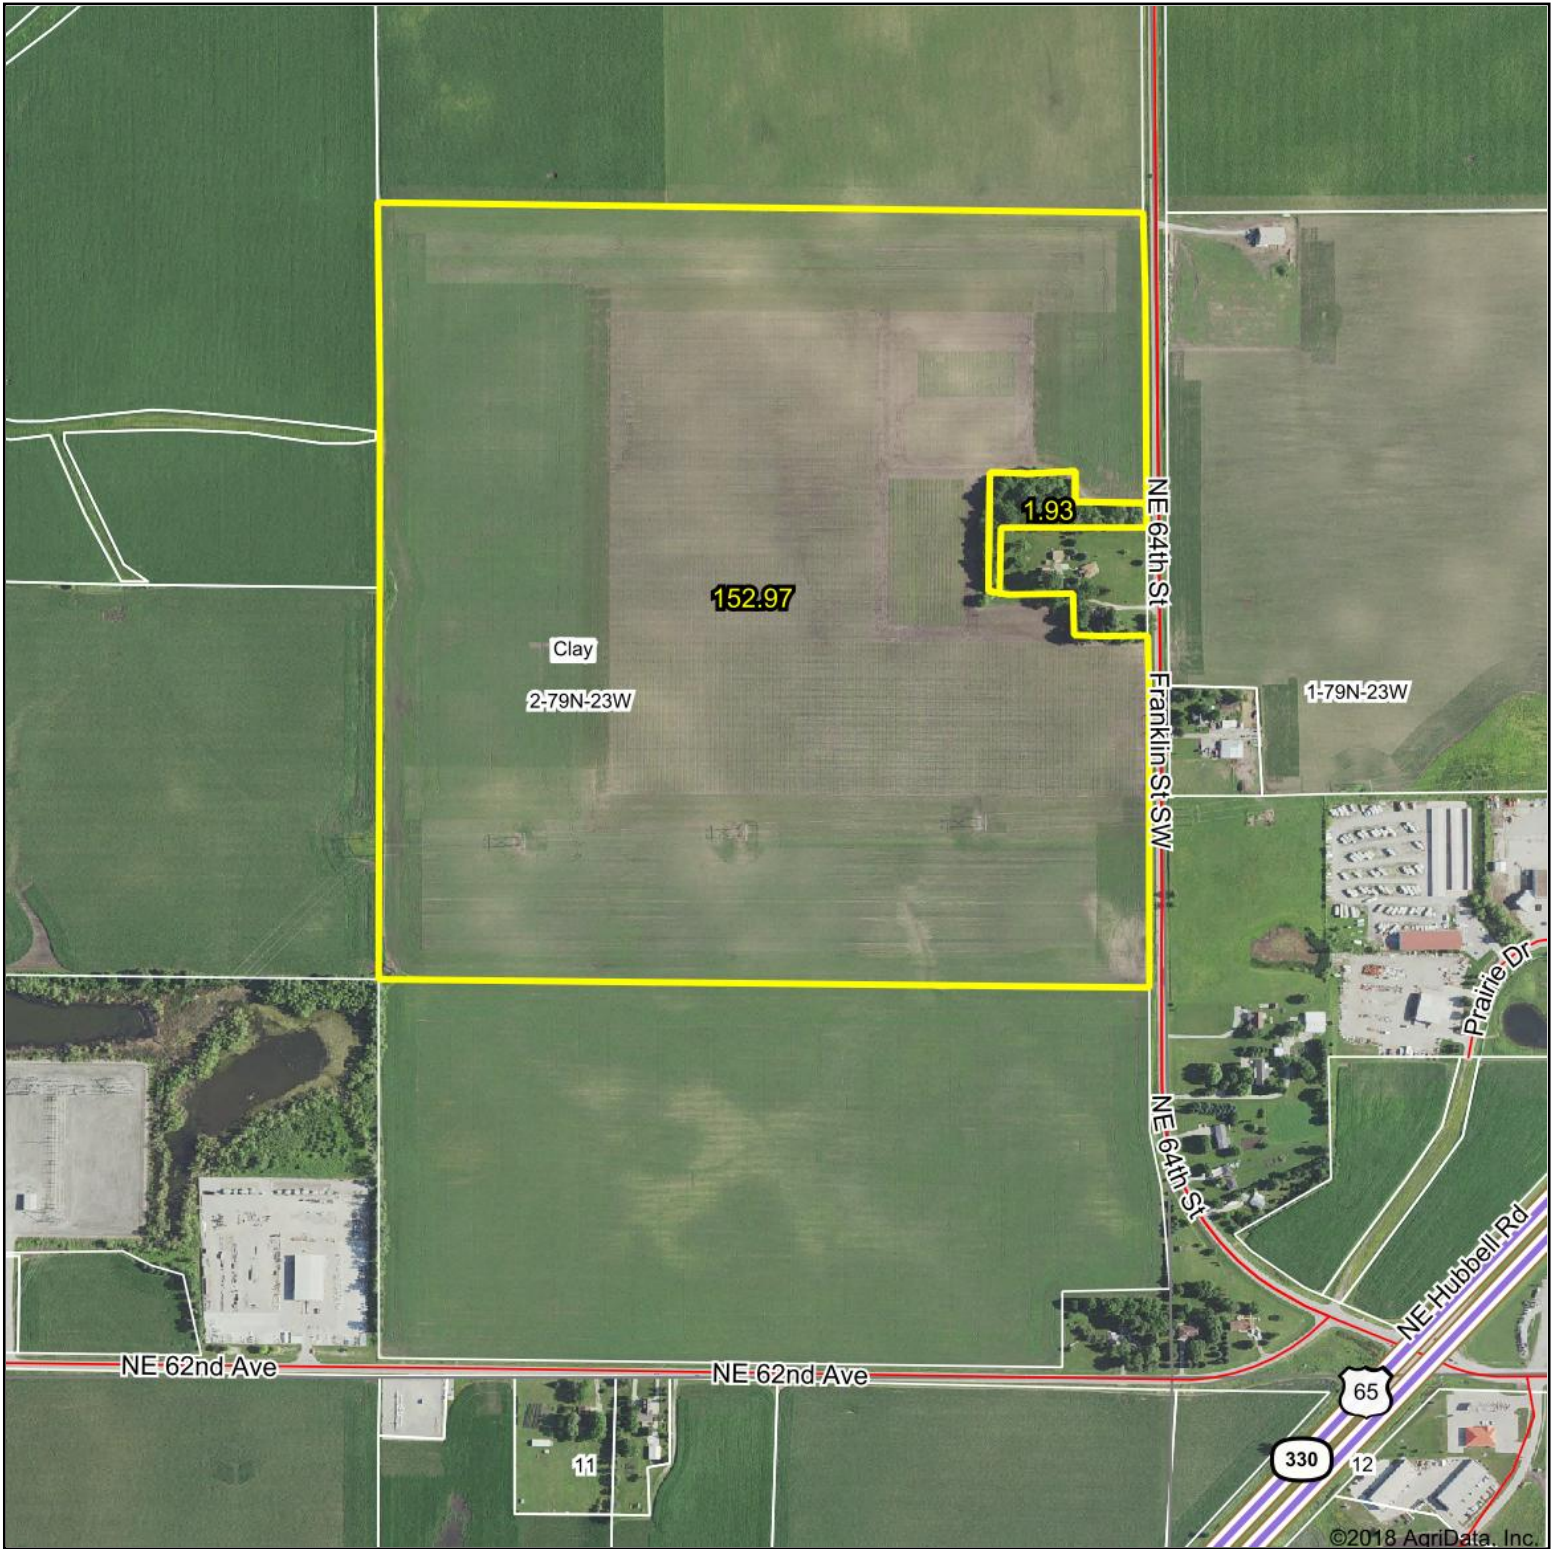

Aerial Map

PC PEOPLES COMPANY
INNOVATIVE. REAL ESTATE. SOLUTIONS.

map center: 41° 40' 42.54, -93° 29' 18.53

Maps Provided By:
surety
CUSTOMIZED ONLINE MAPPING
© AgriData, Inc. 2018 www.AgriDataInc.com

2-79N-23W
Polk County
Iowa

8/6/2018