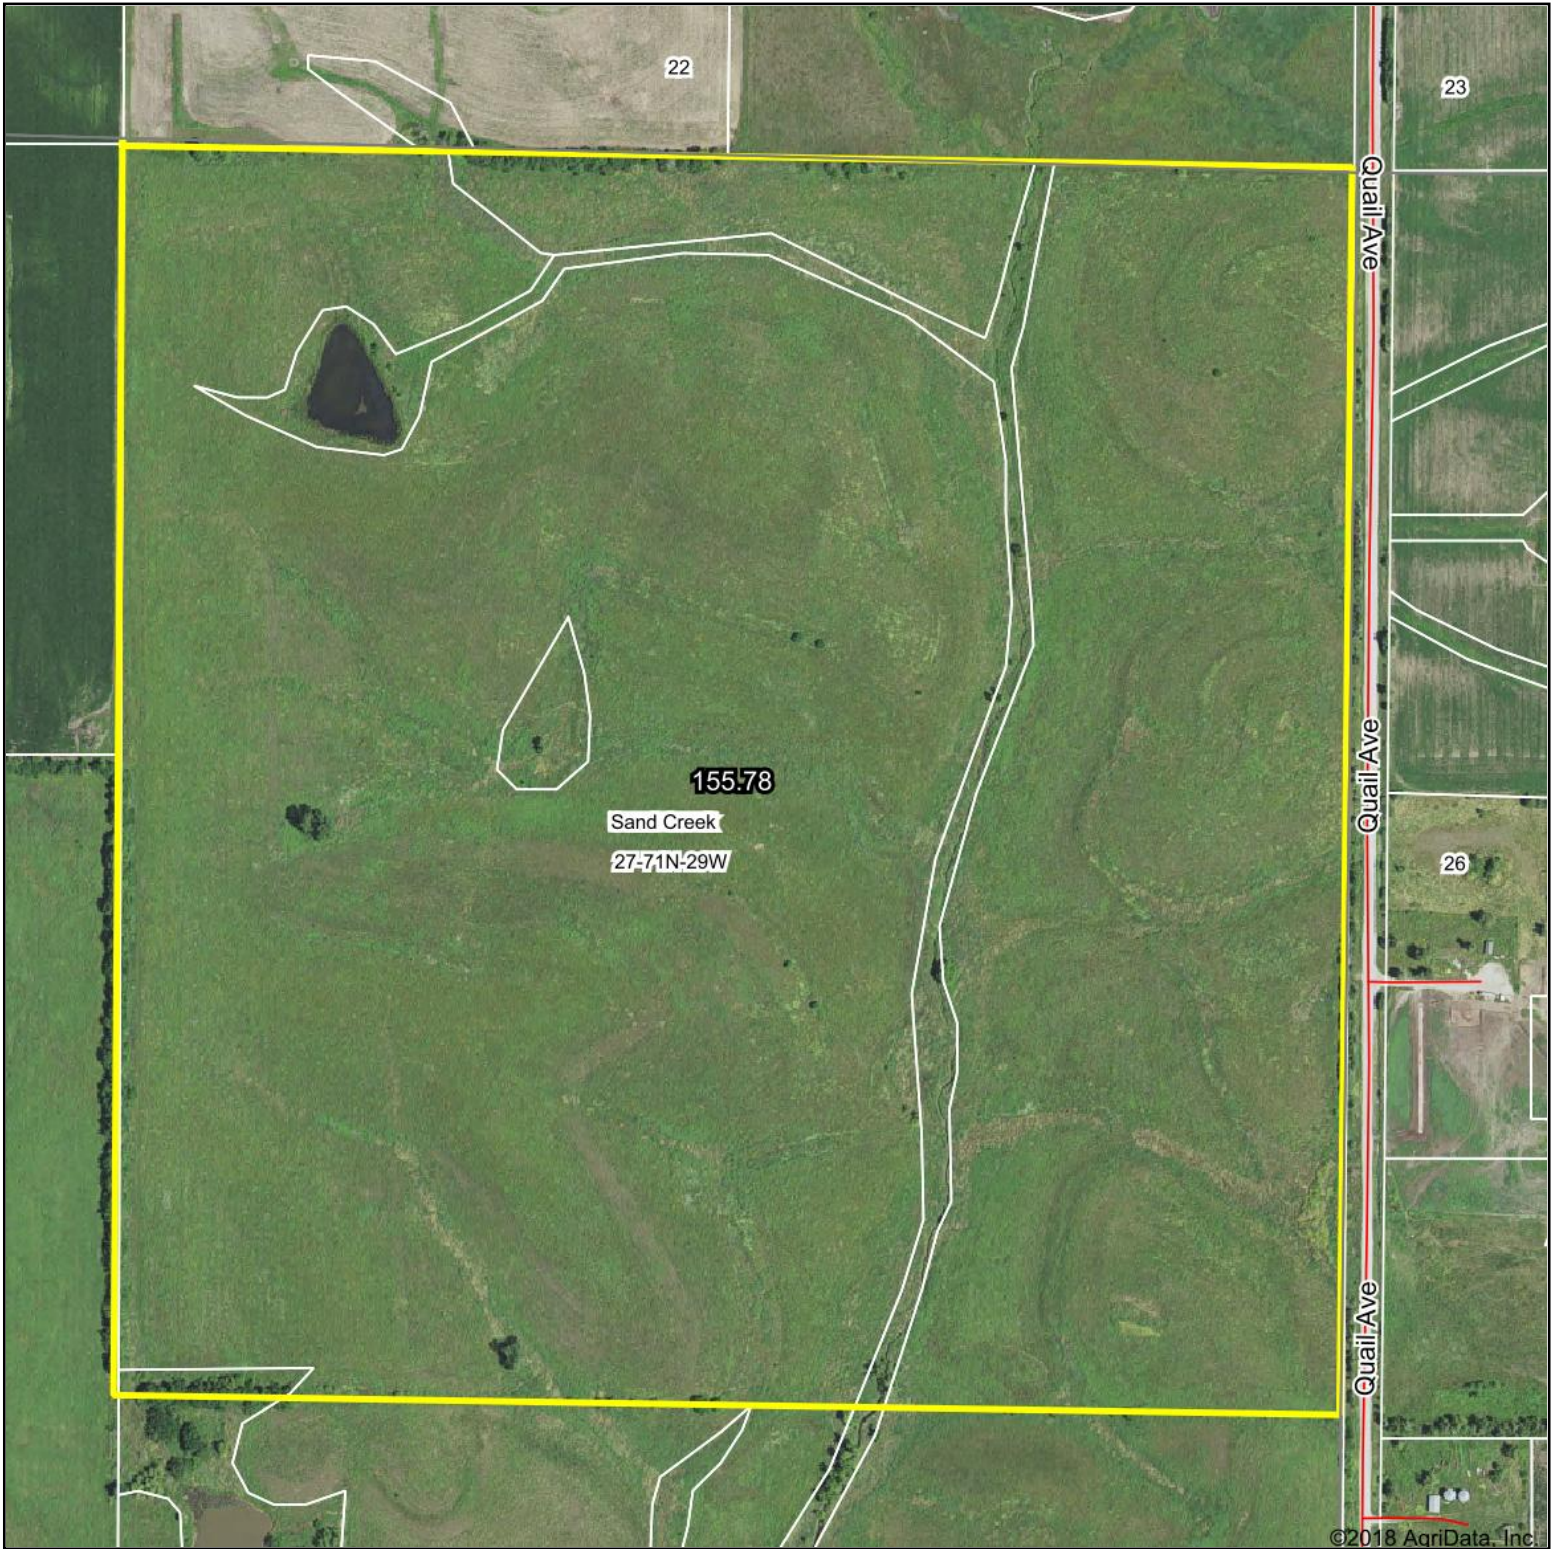

# Aerial Map

**PC PEOPLES COMPANY**  
INNOVATIVE. REAL ESTATE. SOLUTIONS.

map center: 40° 55.3791', -94° 10.287'

Maps Provided By:  
**surety**  
CUSTOMIZED ONLINE MAPPING  
© AgriData, Inc. 2018 www.AgriDataInc.com

**27-71N-29W**  
**Union County**  
**Iowa**

6/12/2018