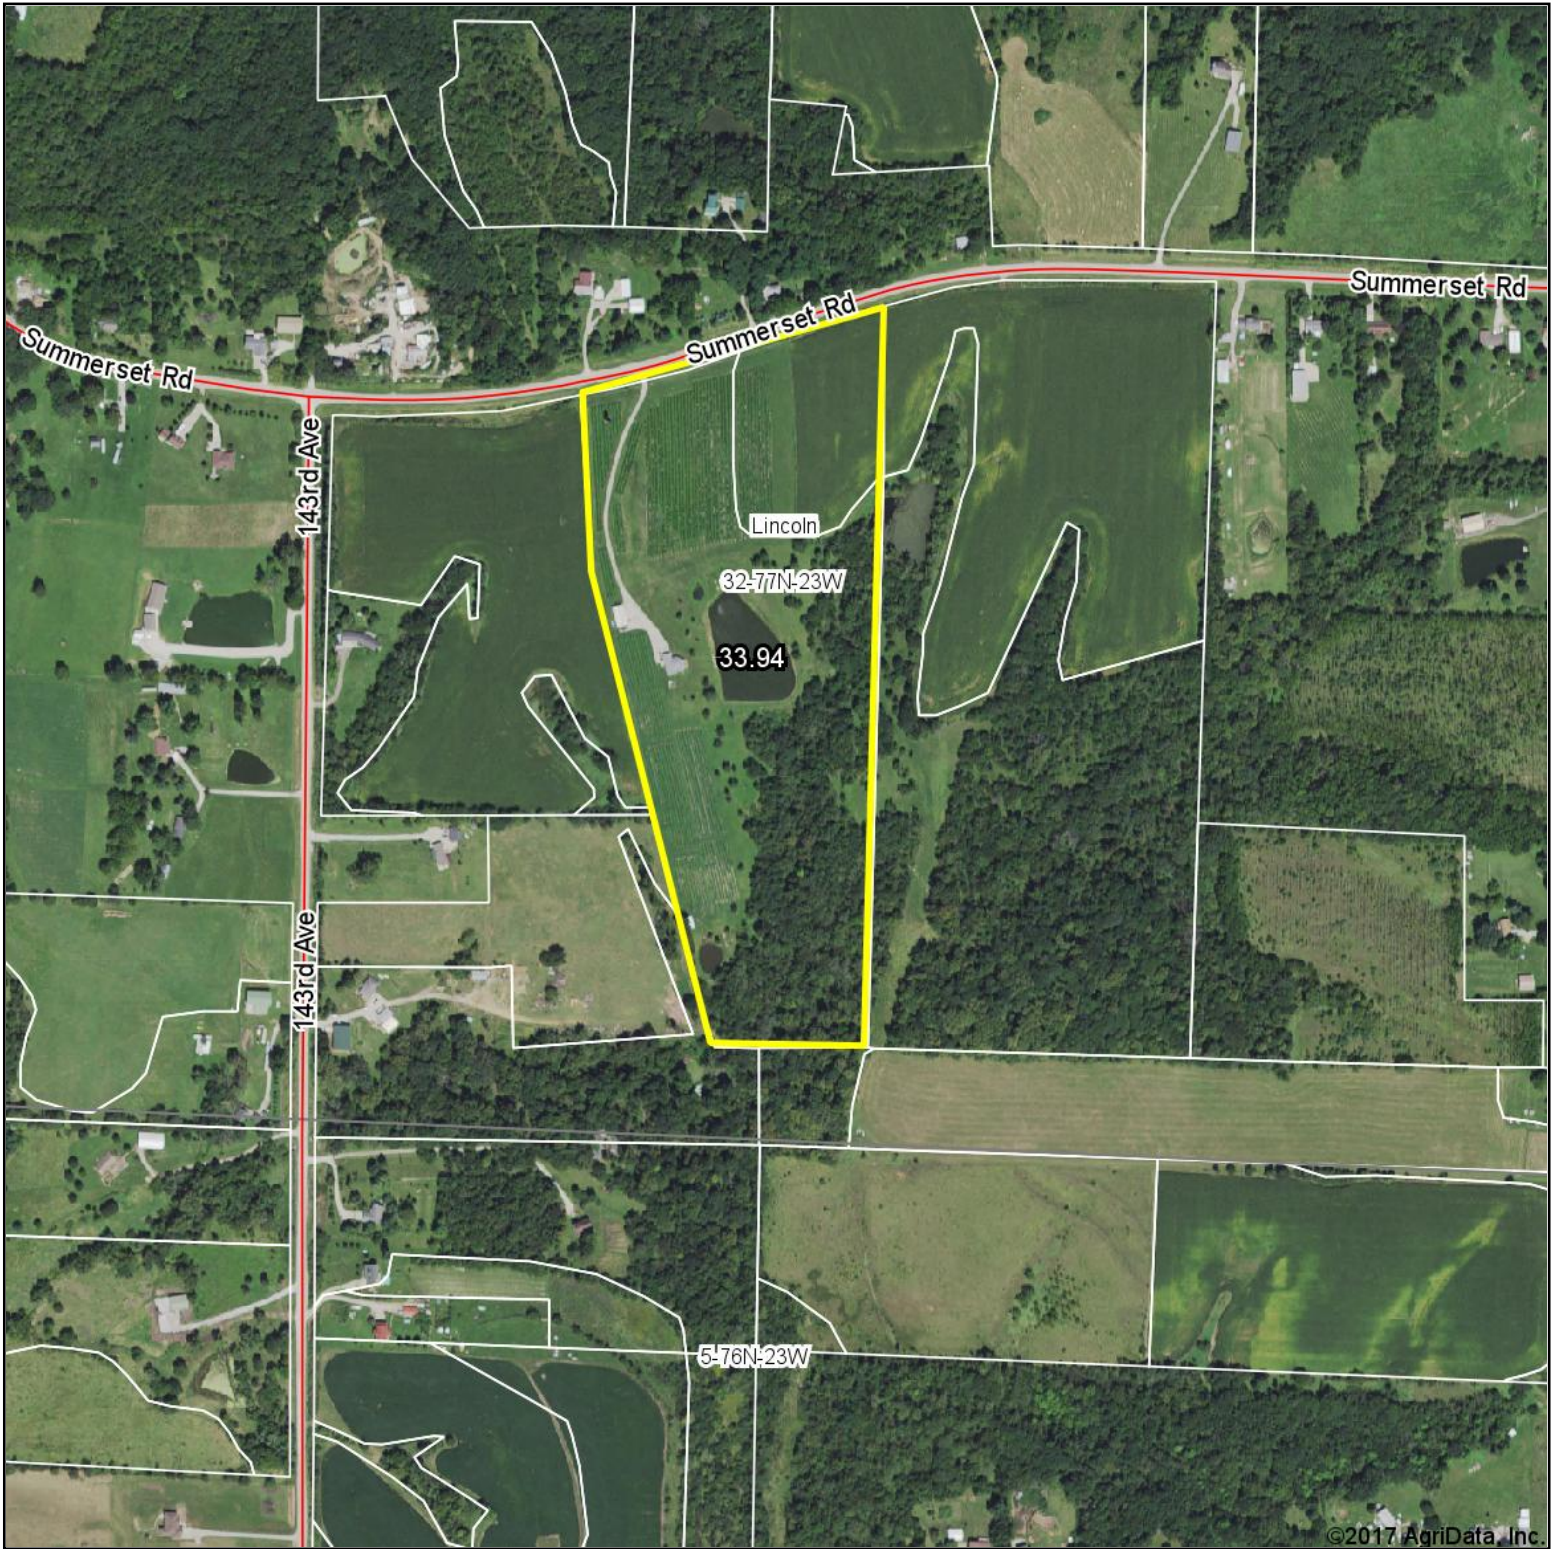

Aerial Map

©2017 AgriData, Inc.

map center: 41° 25.5717', -93° 31.7937'

32-77N-23W
Warren County
Iowa

7/27/2017