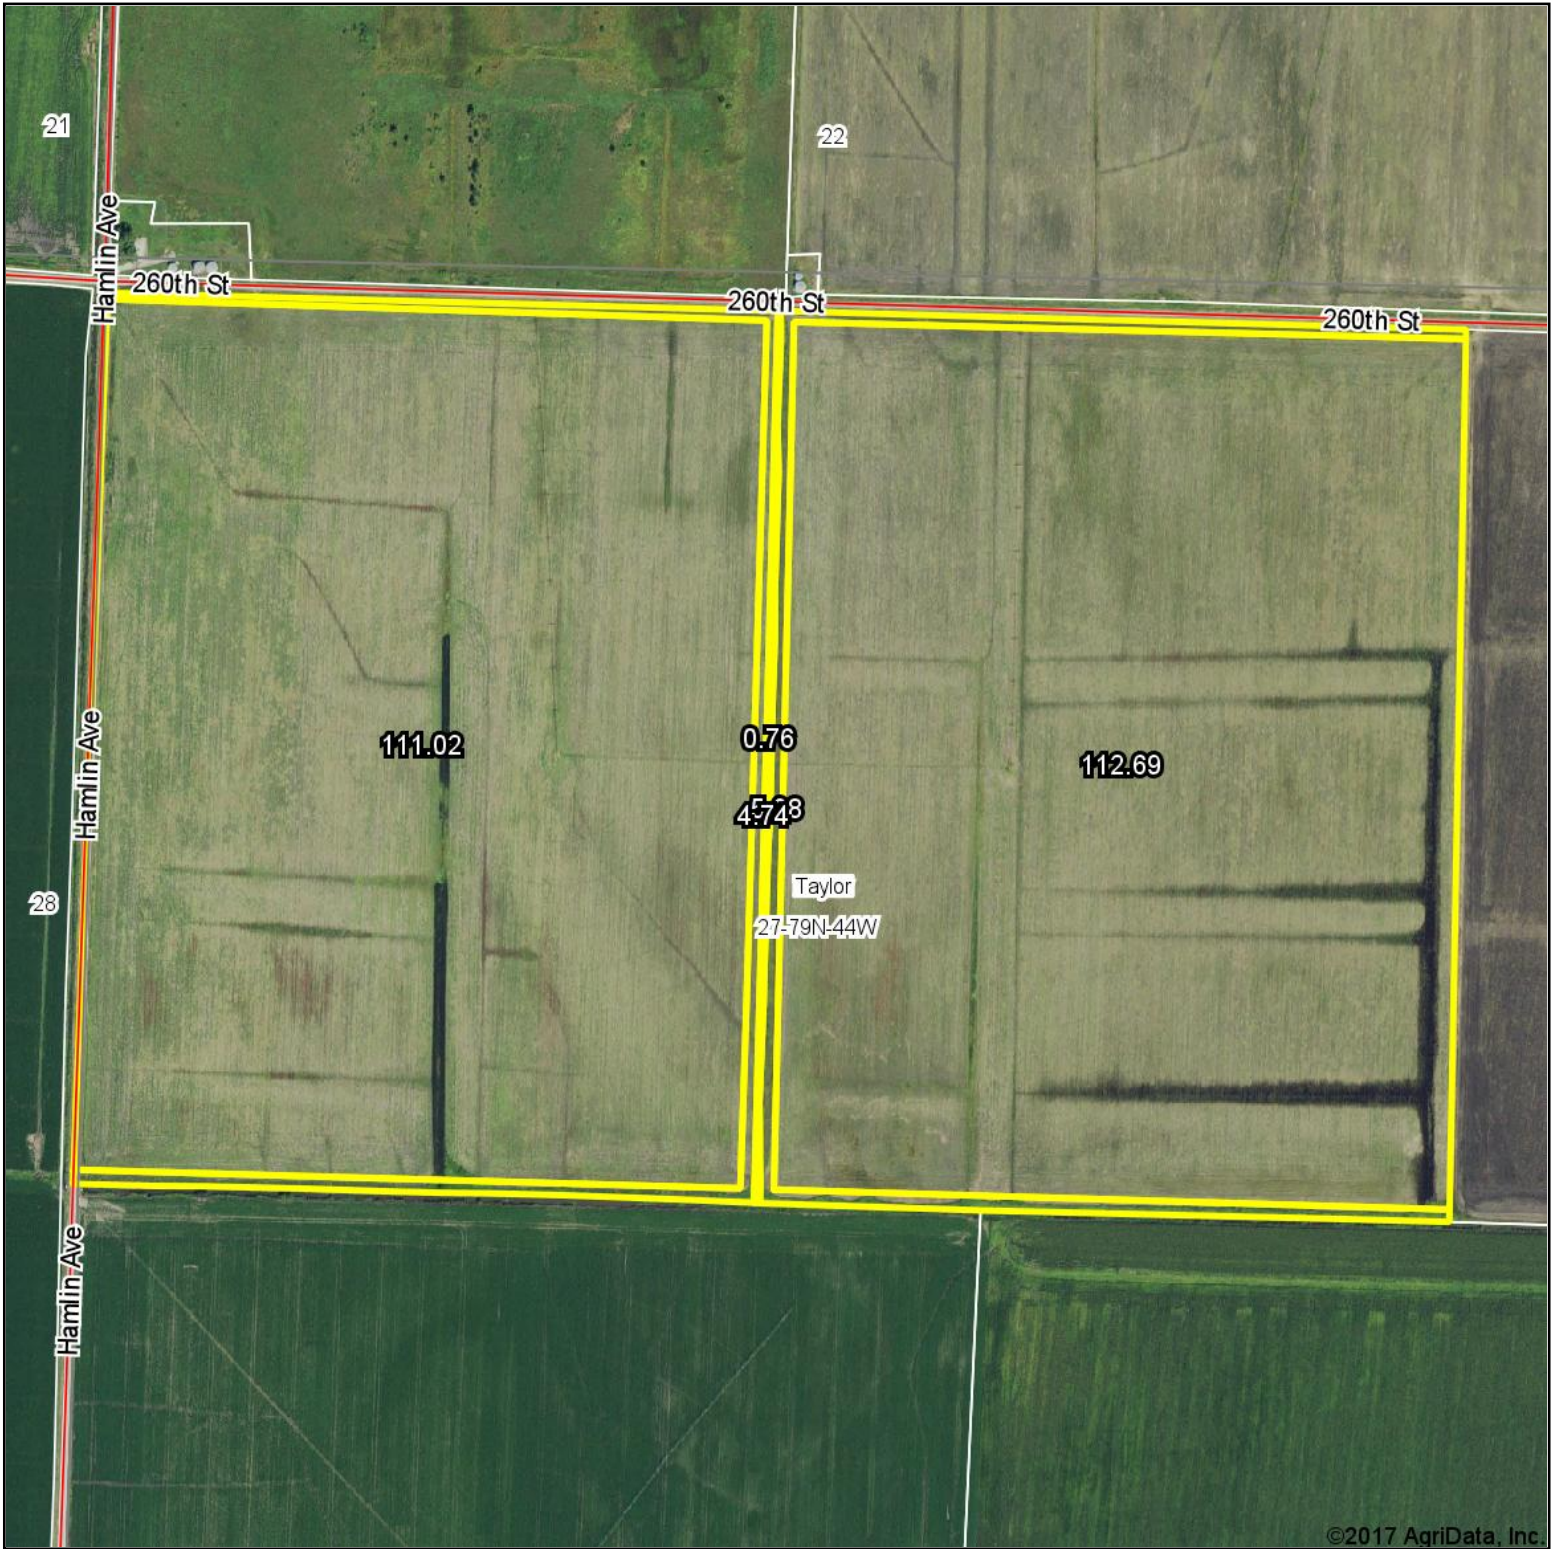

# Aerial Map

map center: 41° 37' 42.06, -95° 57' 22.67

**27-79N-44W**  
**Harrison County**  
**Iowa**

6/12/2017