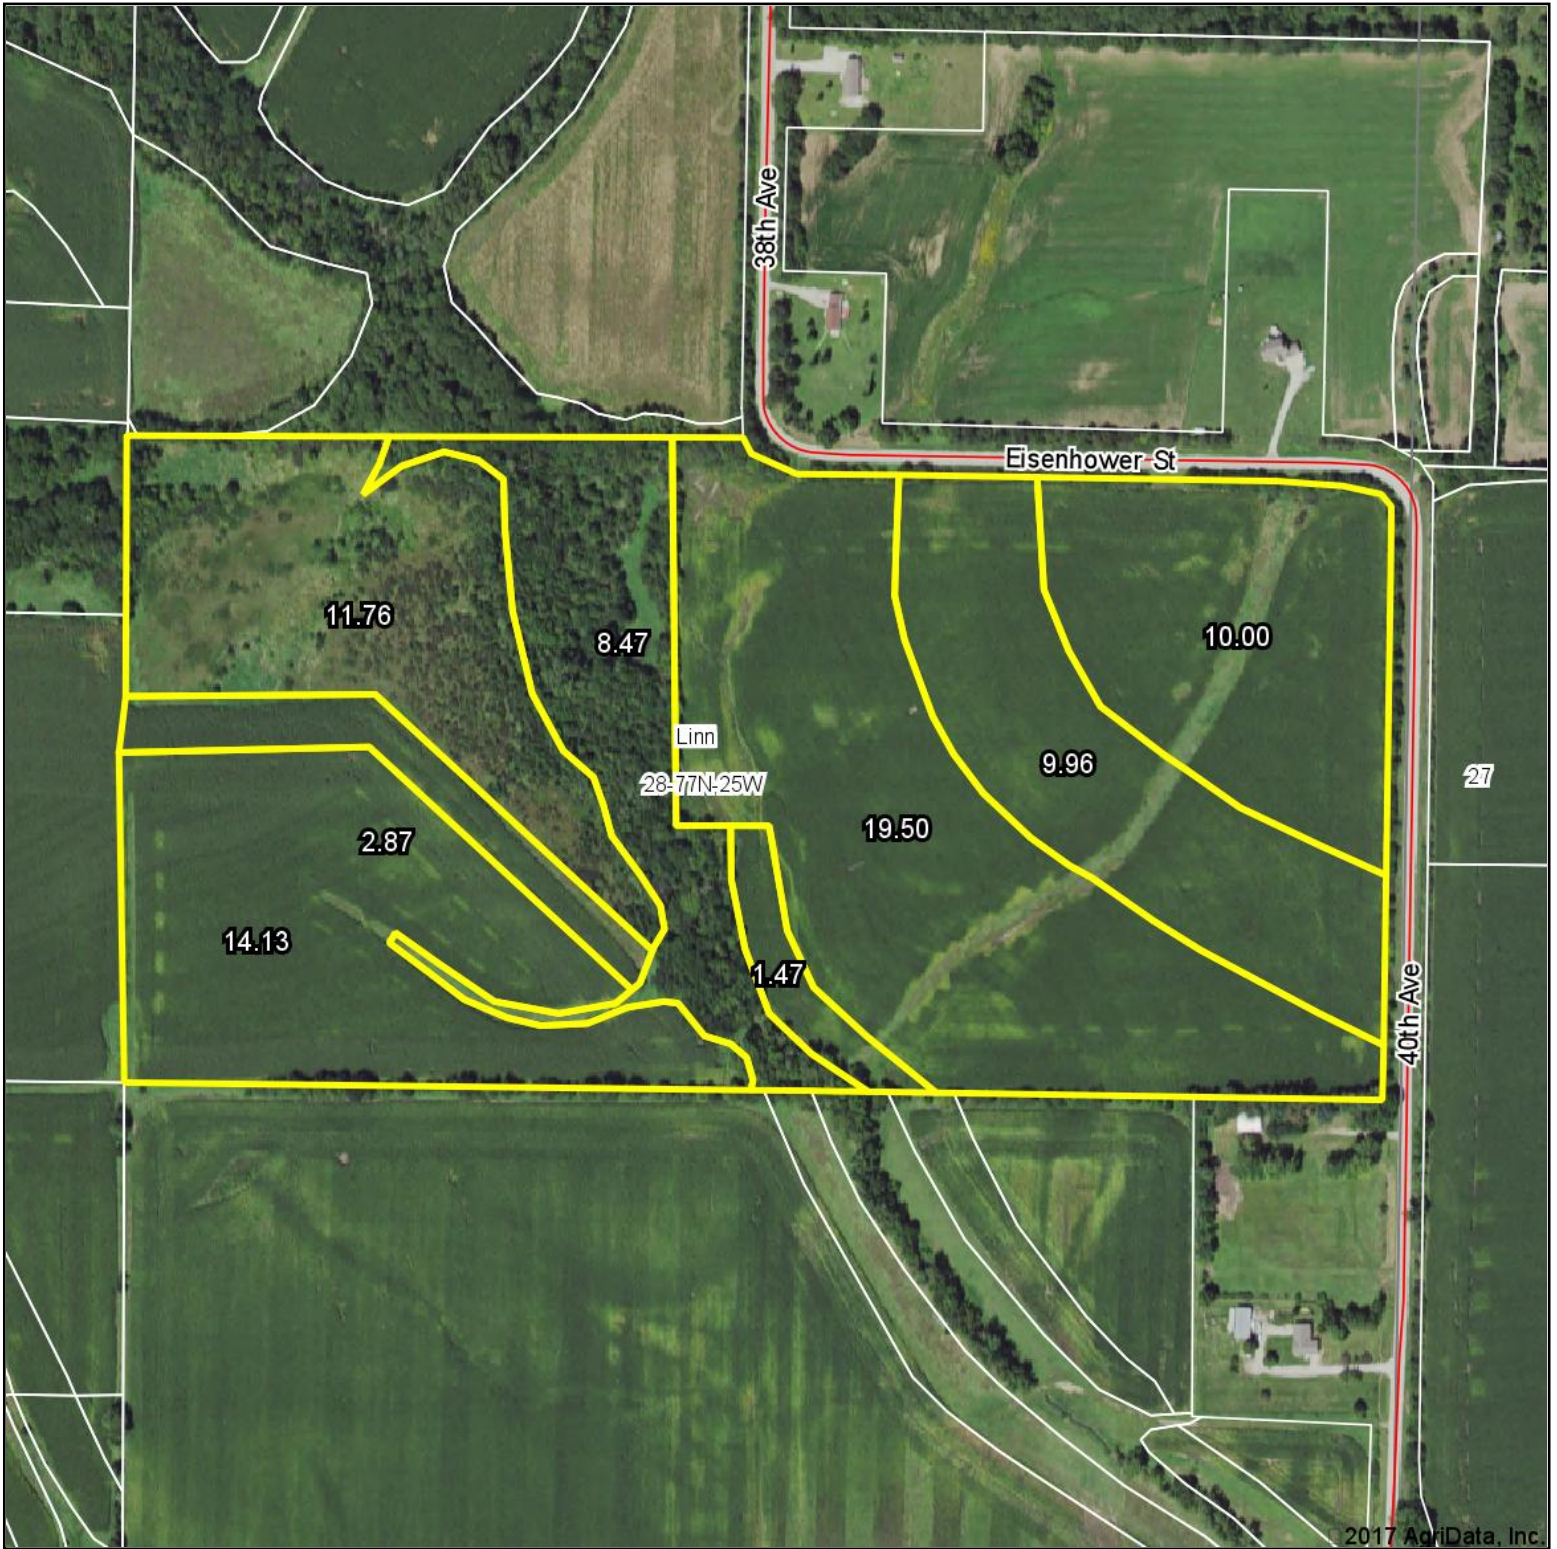

Aerial Map

2017 AgriData, Inc.

map center: 41° 26.9152', -93° 44.1719'

28-77N-25W
Warren County
Iowa

5/10/2017