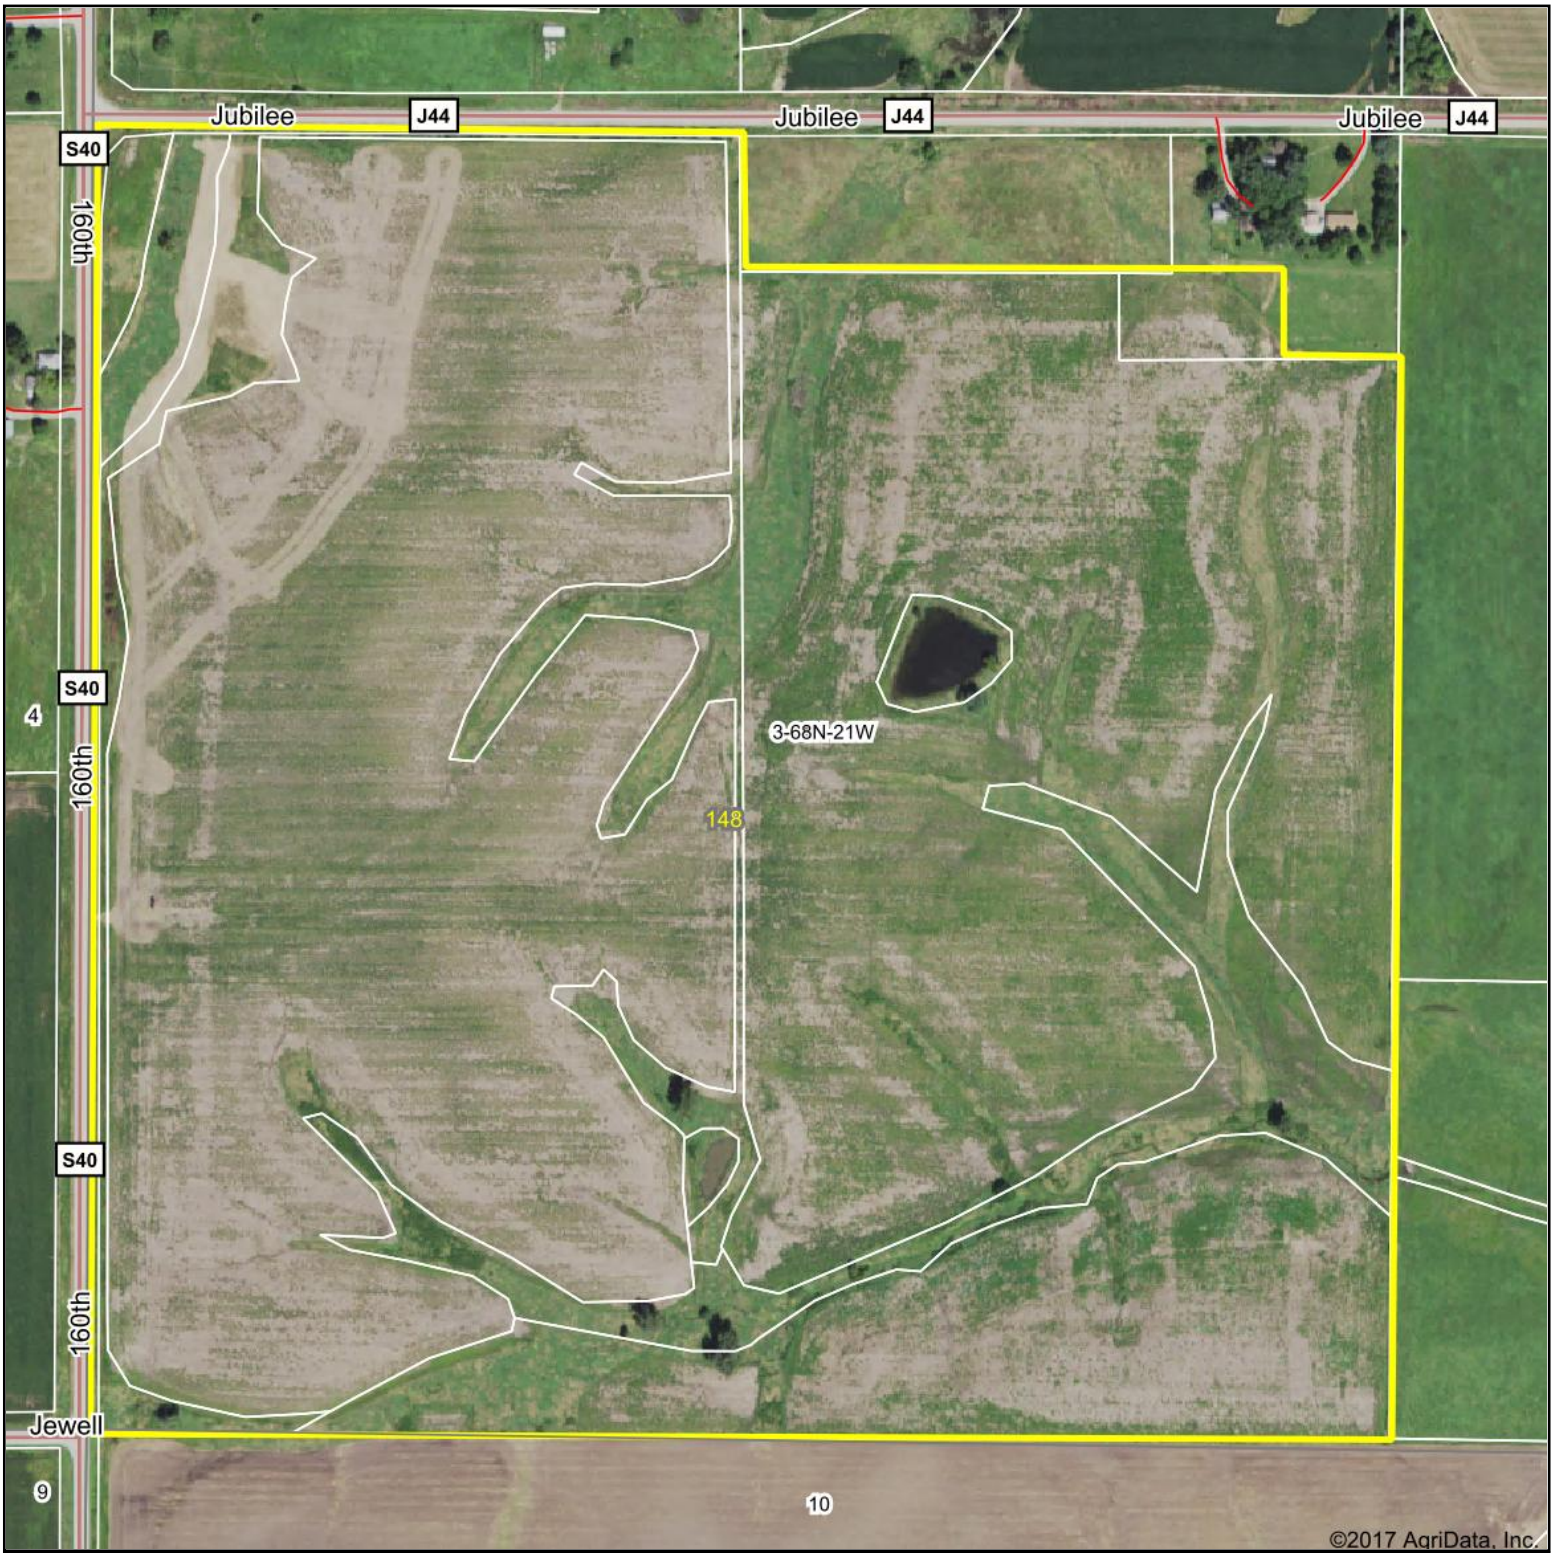

FSA Aerial Map

©2017 AgriData, Inc.

map center: 40° 42' 50.48, -93° 15' 51.75

© AgriData, Inc. 2017 www.AgriDataInc.com

3-68N-21W
Wayne County
Iowa

10/11/2017