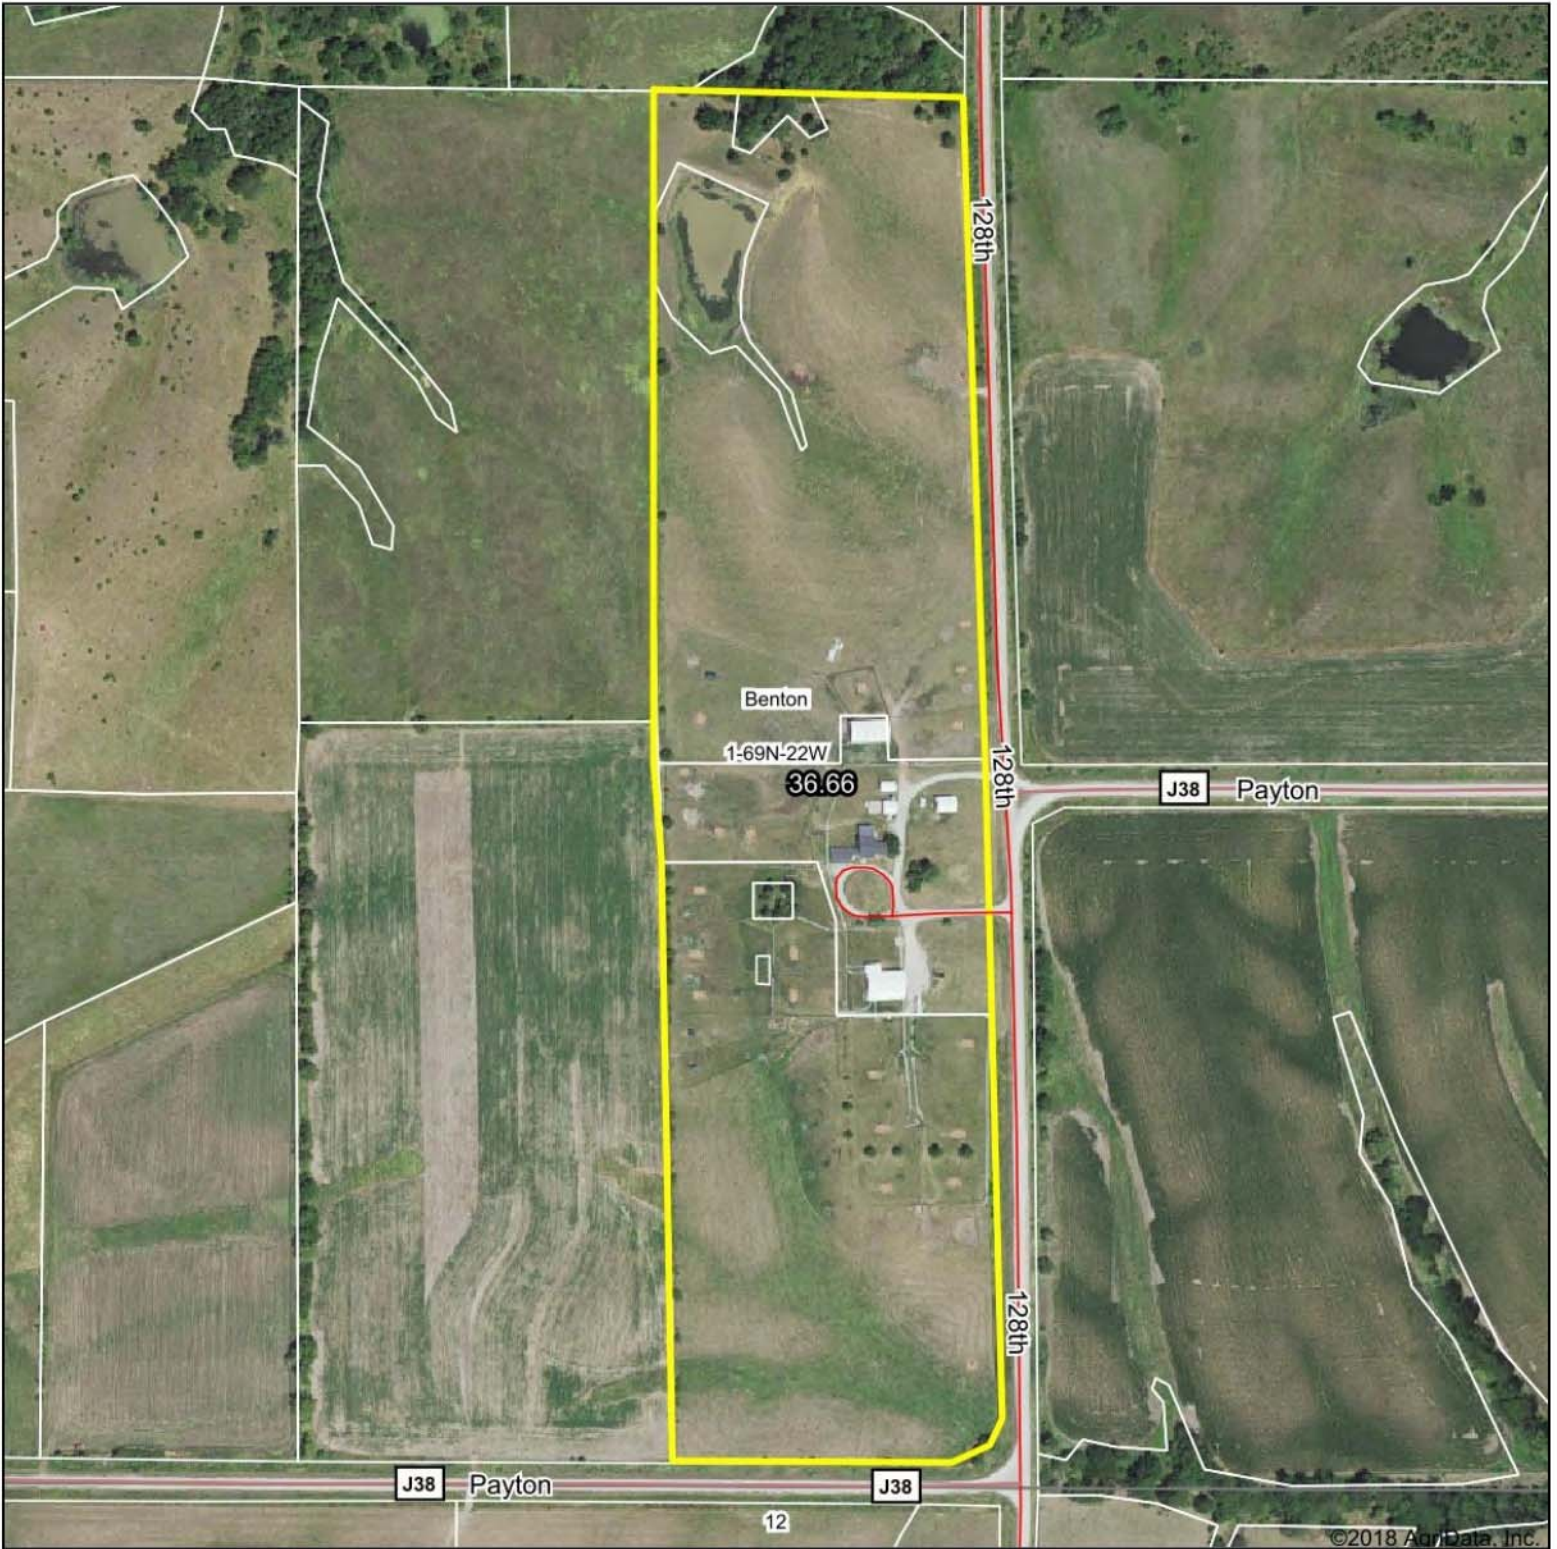

Aerial Map

PC PEOPLES COMPANY
INNOVATIVE. REAL ESTATE. SOLUTIONS.

map center: 40° 48.0347', -93° 19.9985'

Maps Provided By:
surety
CUSTOMIZED ONLINE MAPPING
© AgriData, Inc. 2018 www.AgrIDataInc.com

1-69N-22W
Wayne County
Iowa