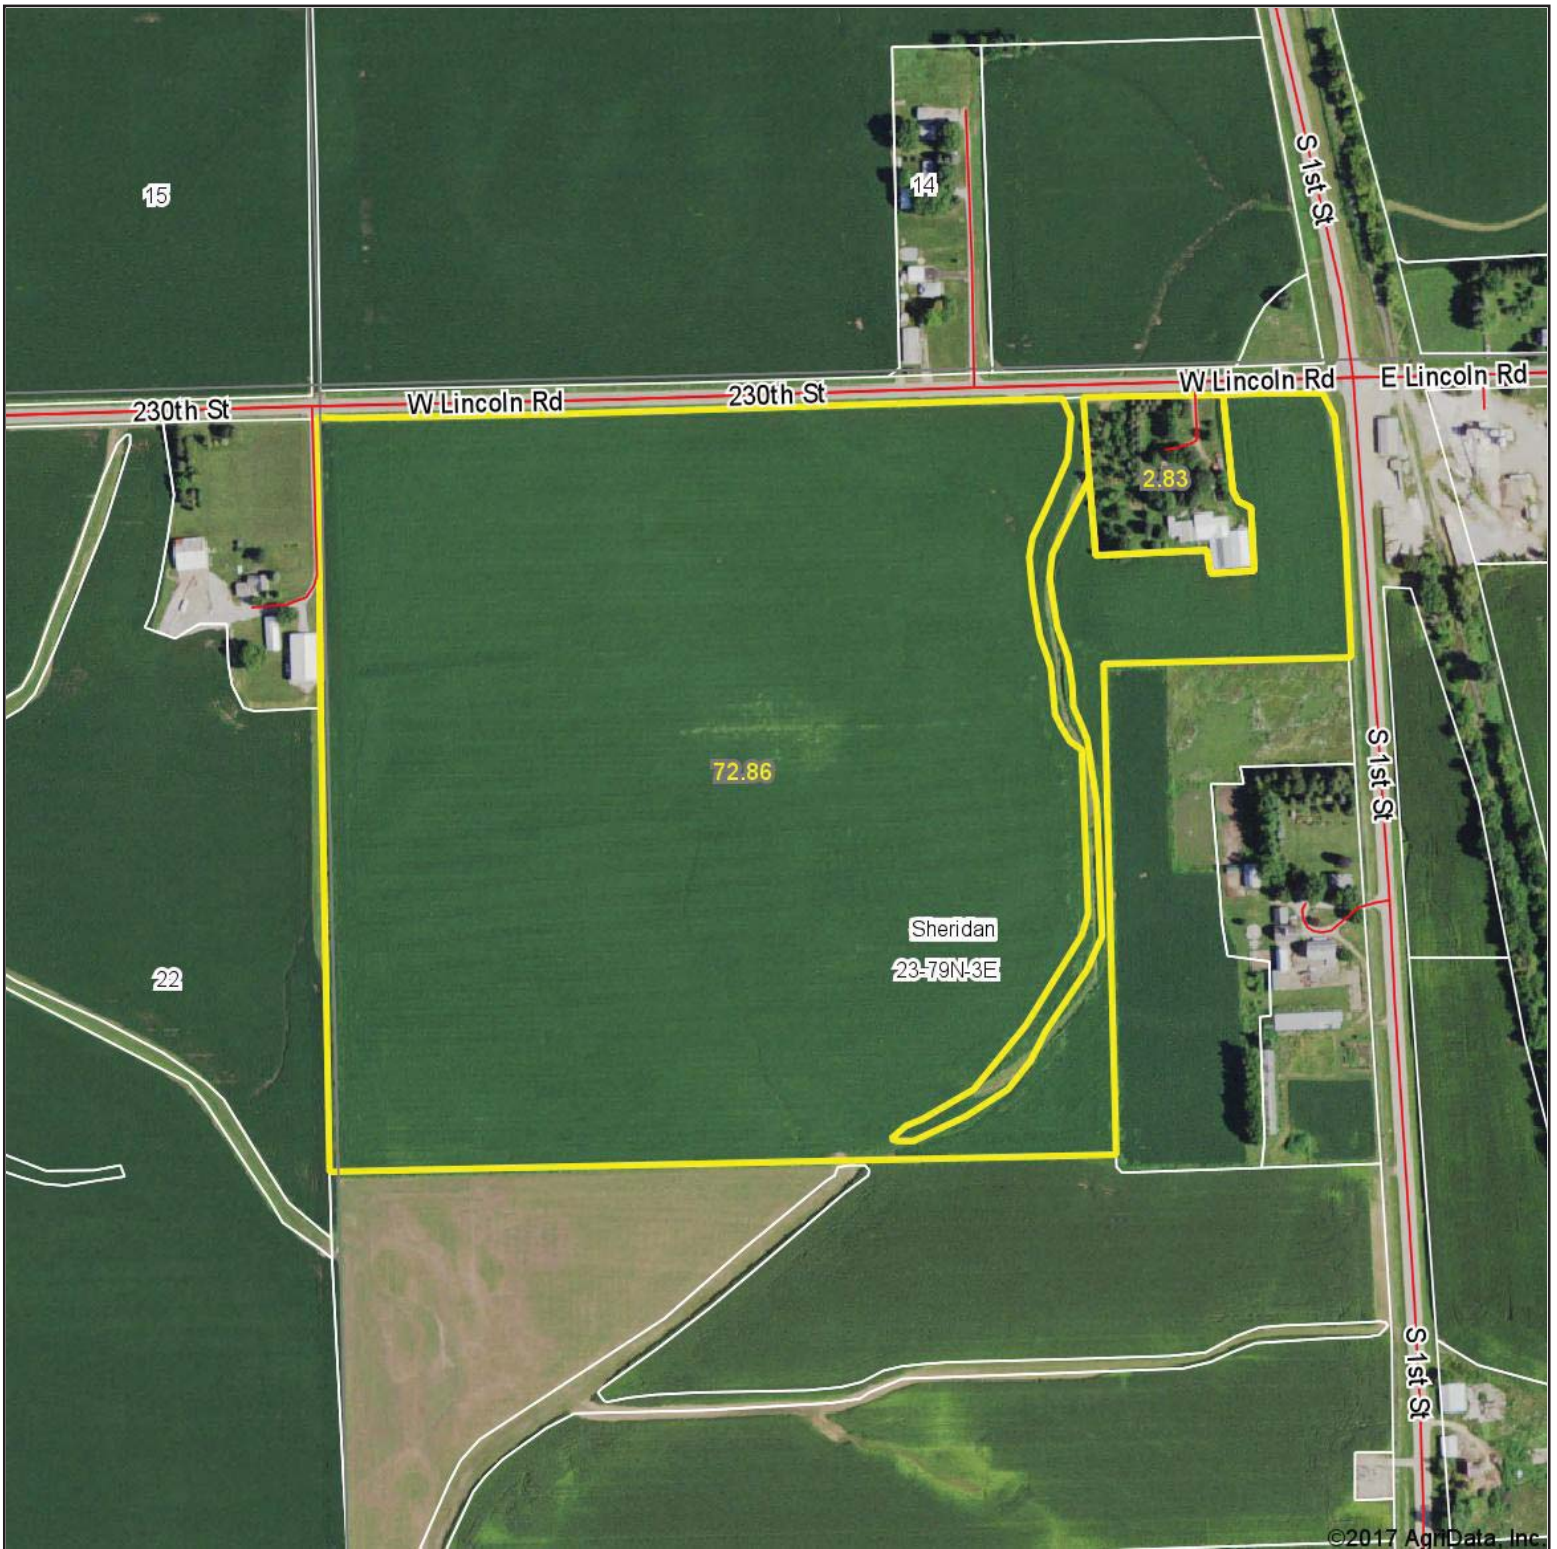

Aerial Map

map center: 41° 38' 15.83, -90° 35' 4.41

TOTAL
REALTY CO.
A SUBSIDIARY OF PEOPLES COMPANY

Maps Provided By:

© AgriData, Inc. 2017 www.AgriDataInc.com

23-79N-3E
Scott County
Iowa

3/17/2017