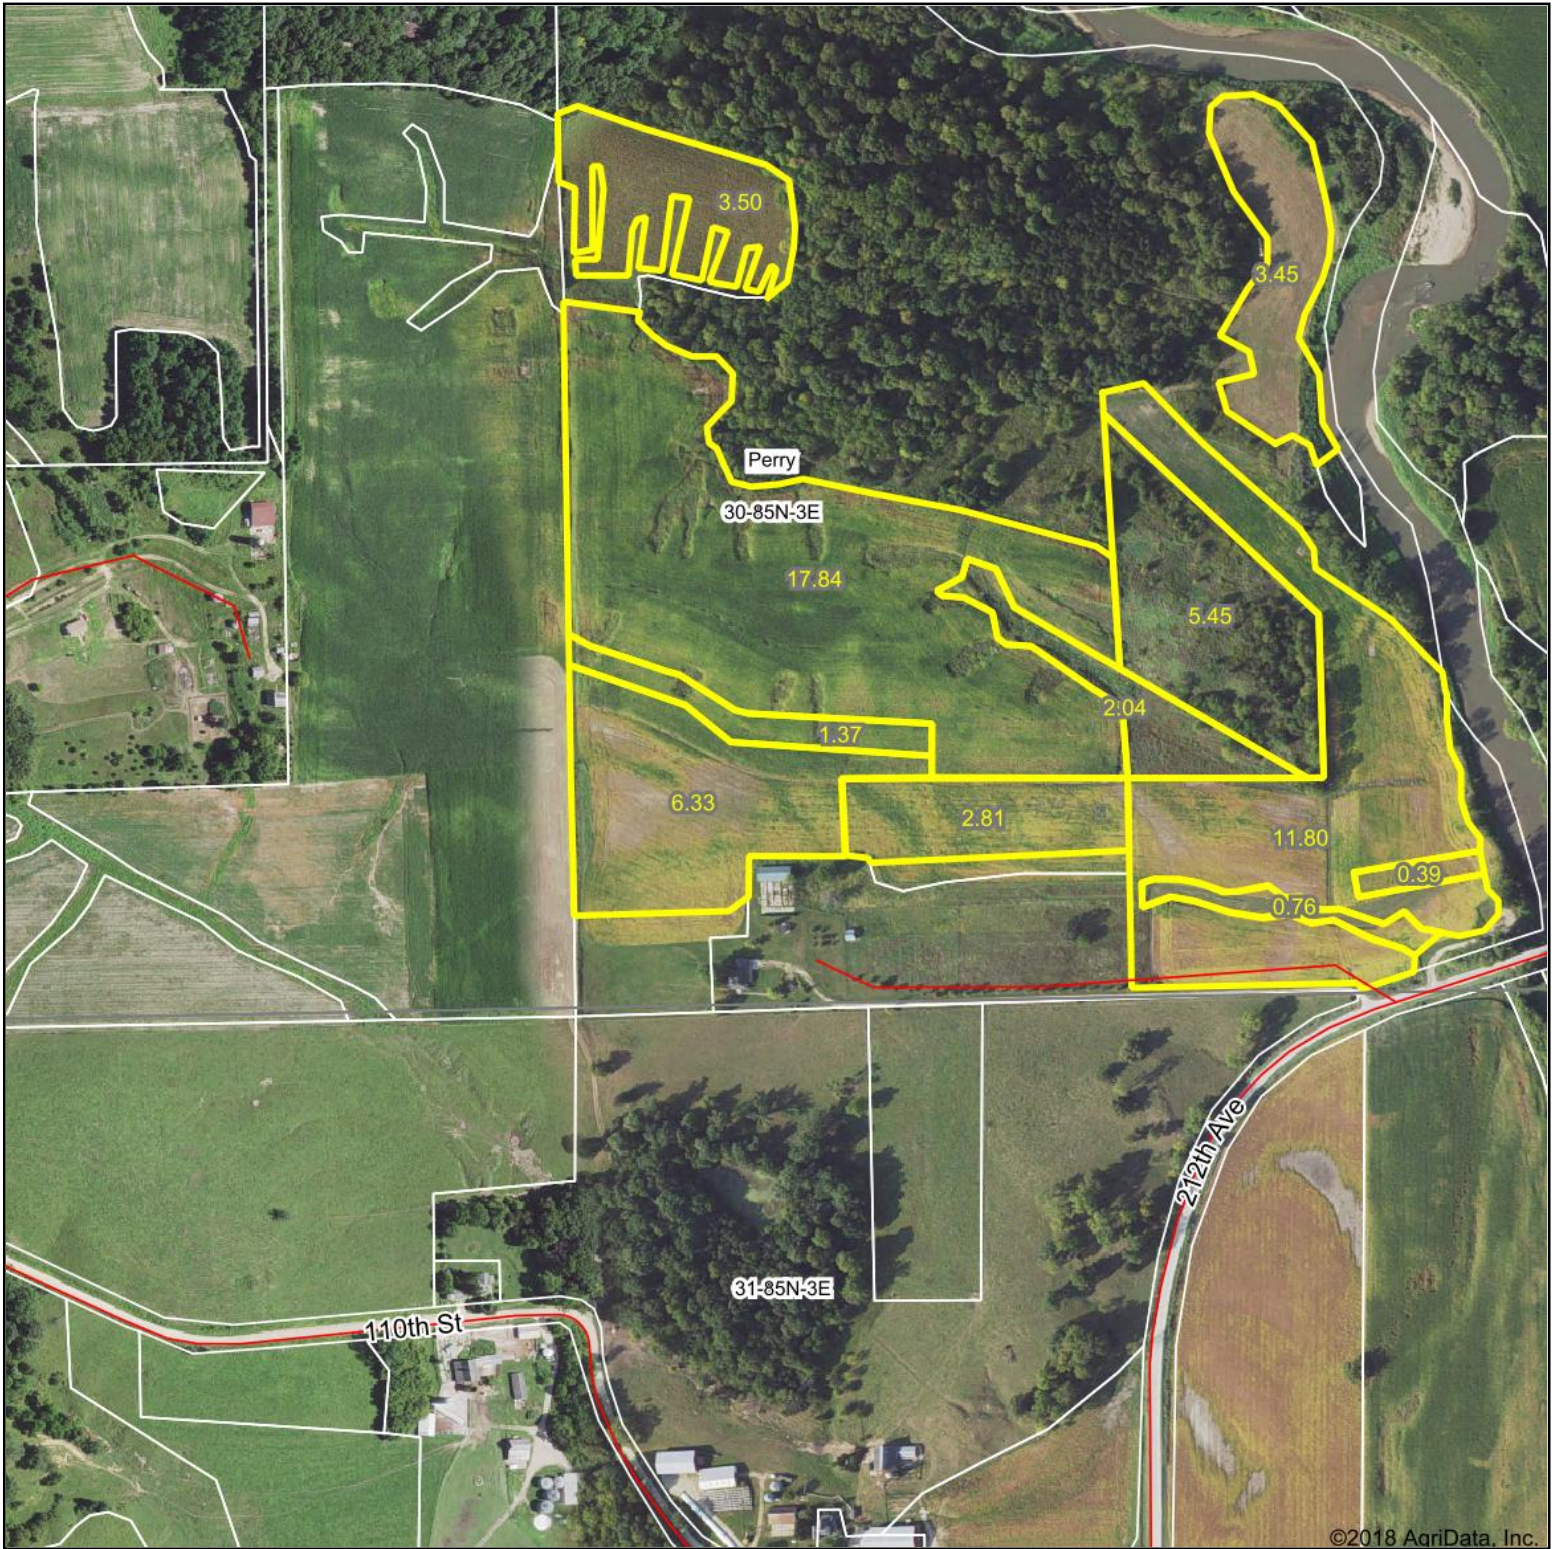

Aerial Map - Tillable Acres Per Jackson Co. FSA

©2018 AgriData, Inc.

PC PEOPLES COMPANY
 INNOVATIVE. REAL ESTATE. SOLUTIONS.

map center: 42° 8' 11.55, -90° 39' 17.79

30-85N-3E
Jackson County
Iowa

3/14/2018

Maps Provided By:
surety
 CUSTOMIZED ONLINE MAPPING
 © AgriData, Inc. 2018 www.AgriDataInc.com