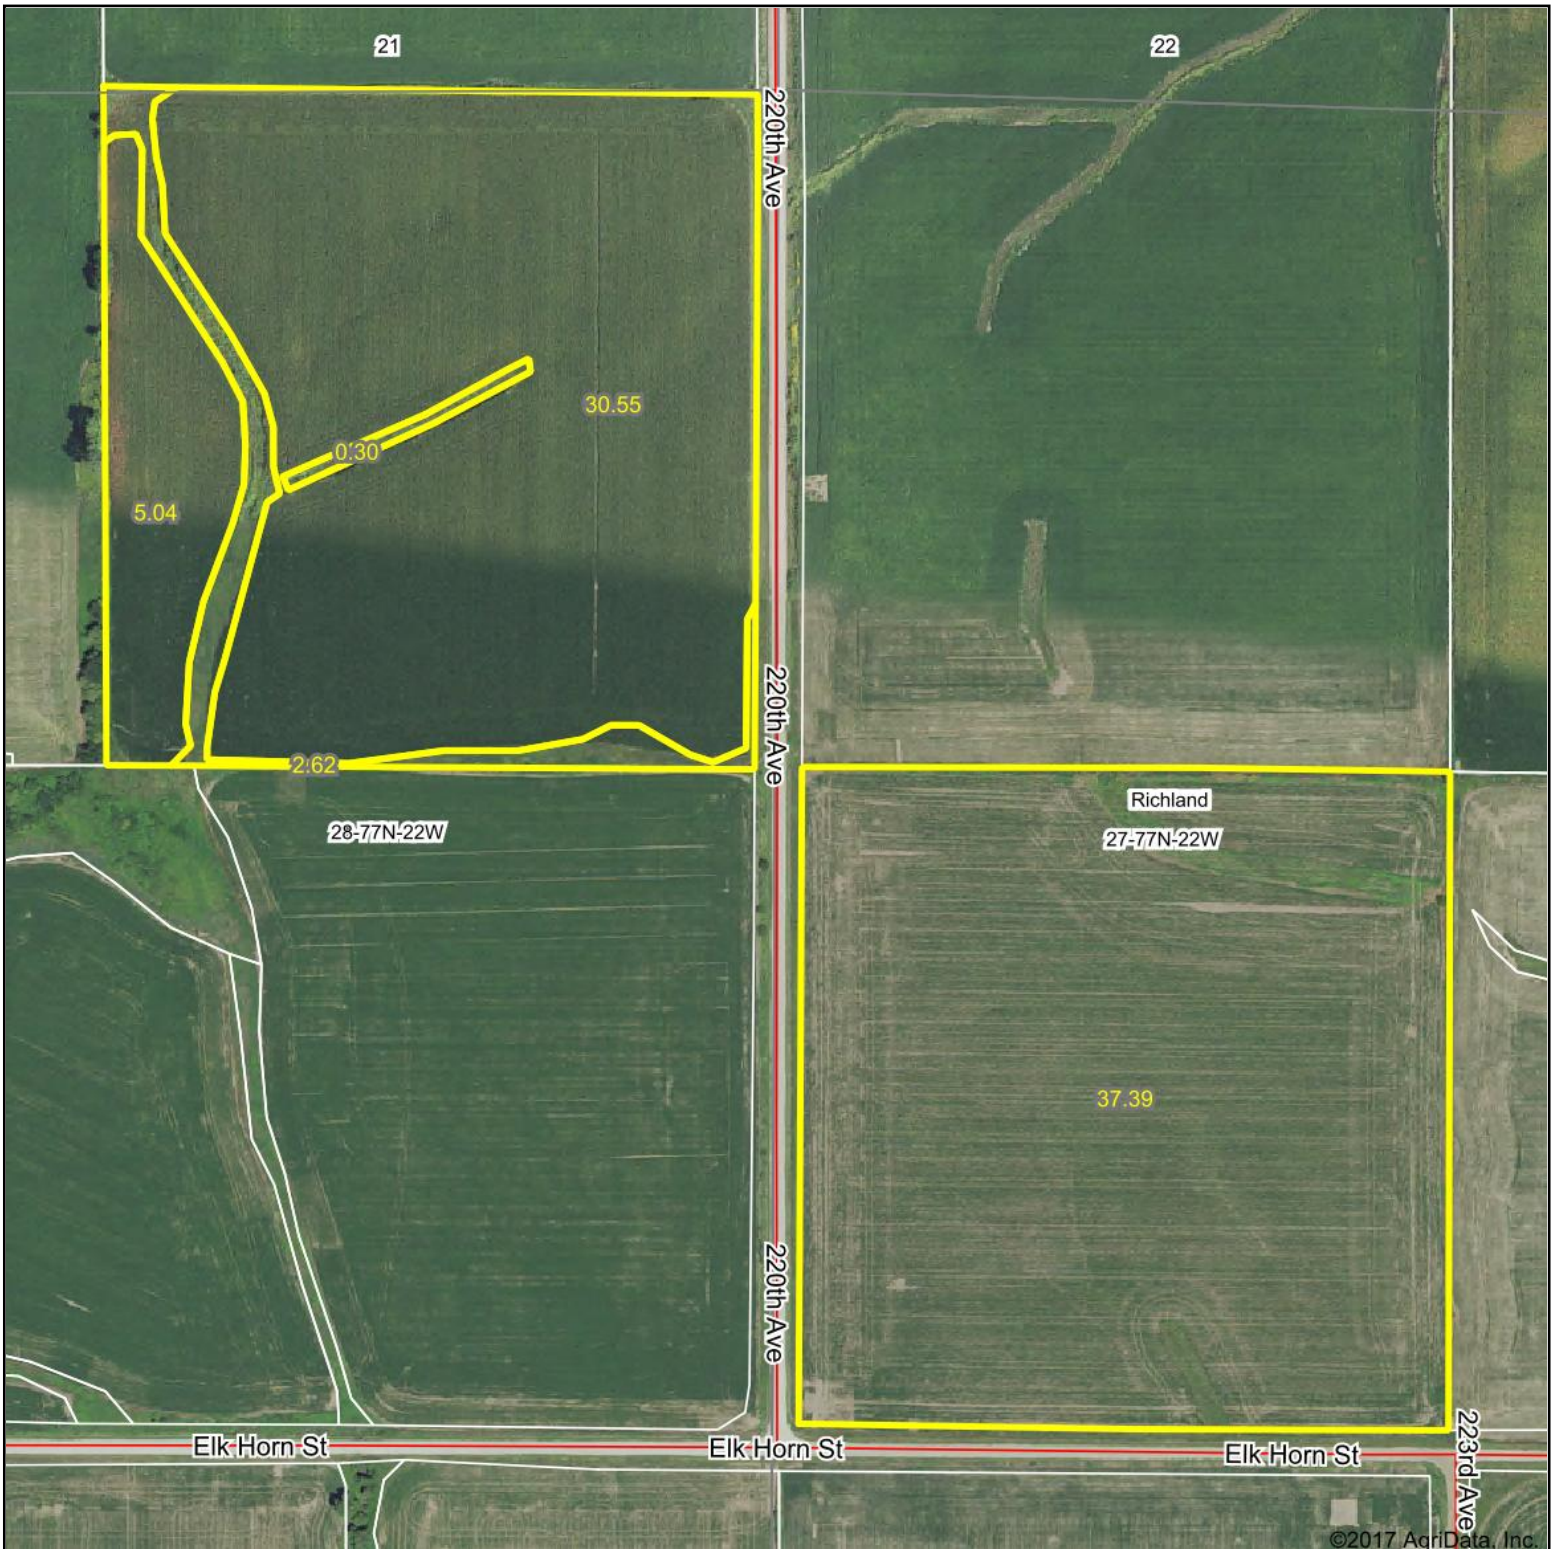

Aerial Map

map center: 41° 26' 48.74, -93° 23' 9.25

27-77N-22W
Warren County
Iowa

1/4/2018