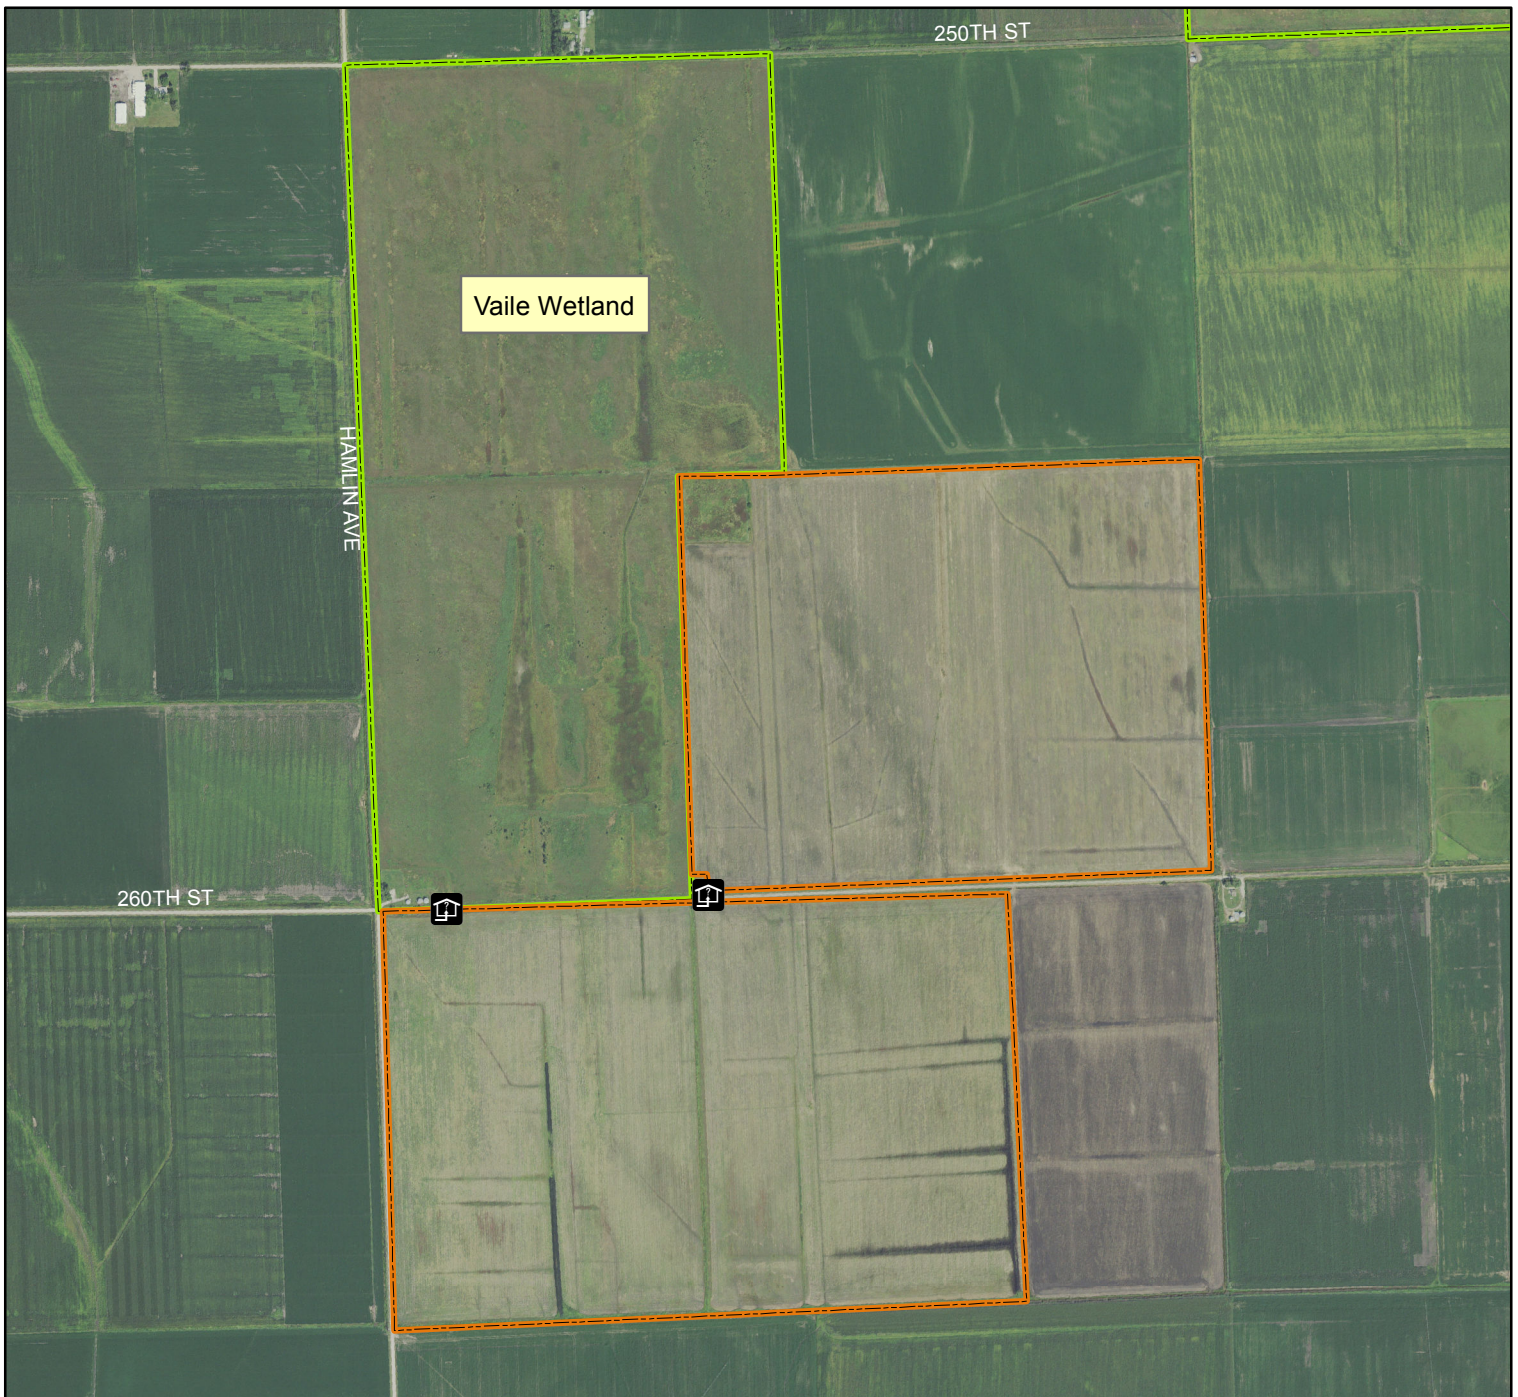

IHAP - Harrison County 7

Legend

- IHAP Areas open to hunting
-  IHAP Enrolled Land
-  Drop Box Location
-  Other Public Land
- 2015 Aerial Photography

Map Creation Date: 8/2016

**WALK-IN HUNTING ONLY FROM
SEPT. 1 - MAY 31
ALL OTHER ACTIVITIES PROHIBITED
PLEASE RESPECT PRIVATE PROPERTY**

Acres: 424

Habitat: Mixed

Species: Pheasant

Harrison County, Iowa
T-79N, R44, Sections 22,27

Directions: 1.25 miles E of I29 (Modale Exit)
on F50 (270th St.), 0.5 mile
N on Hamlin Ave