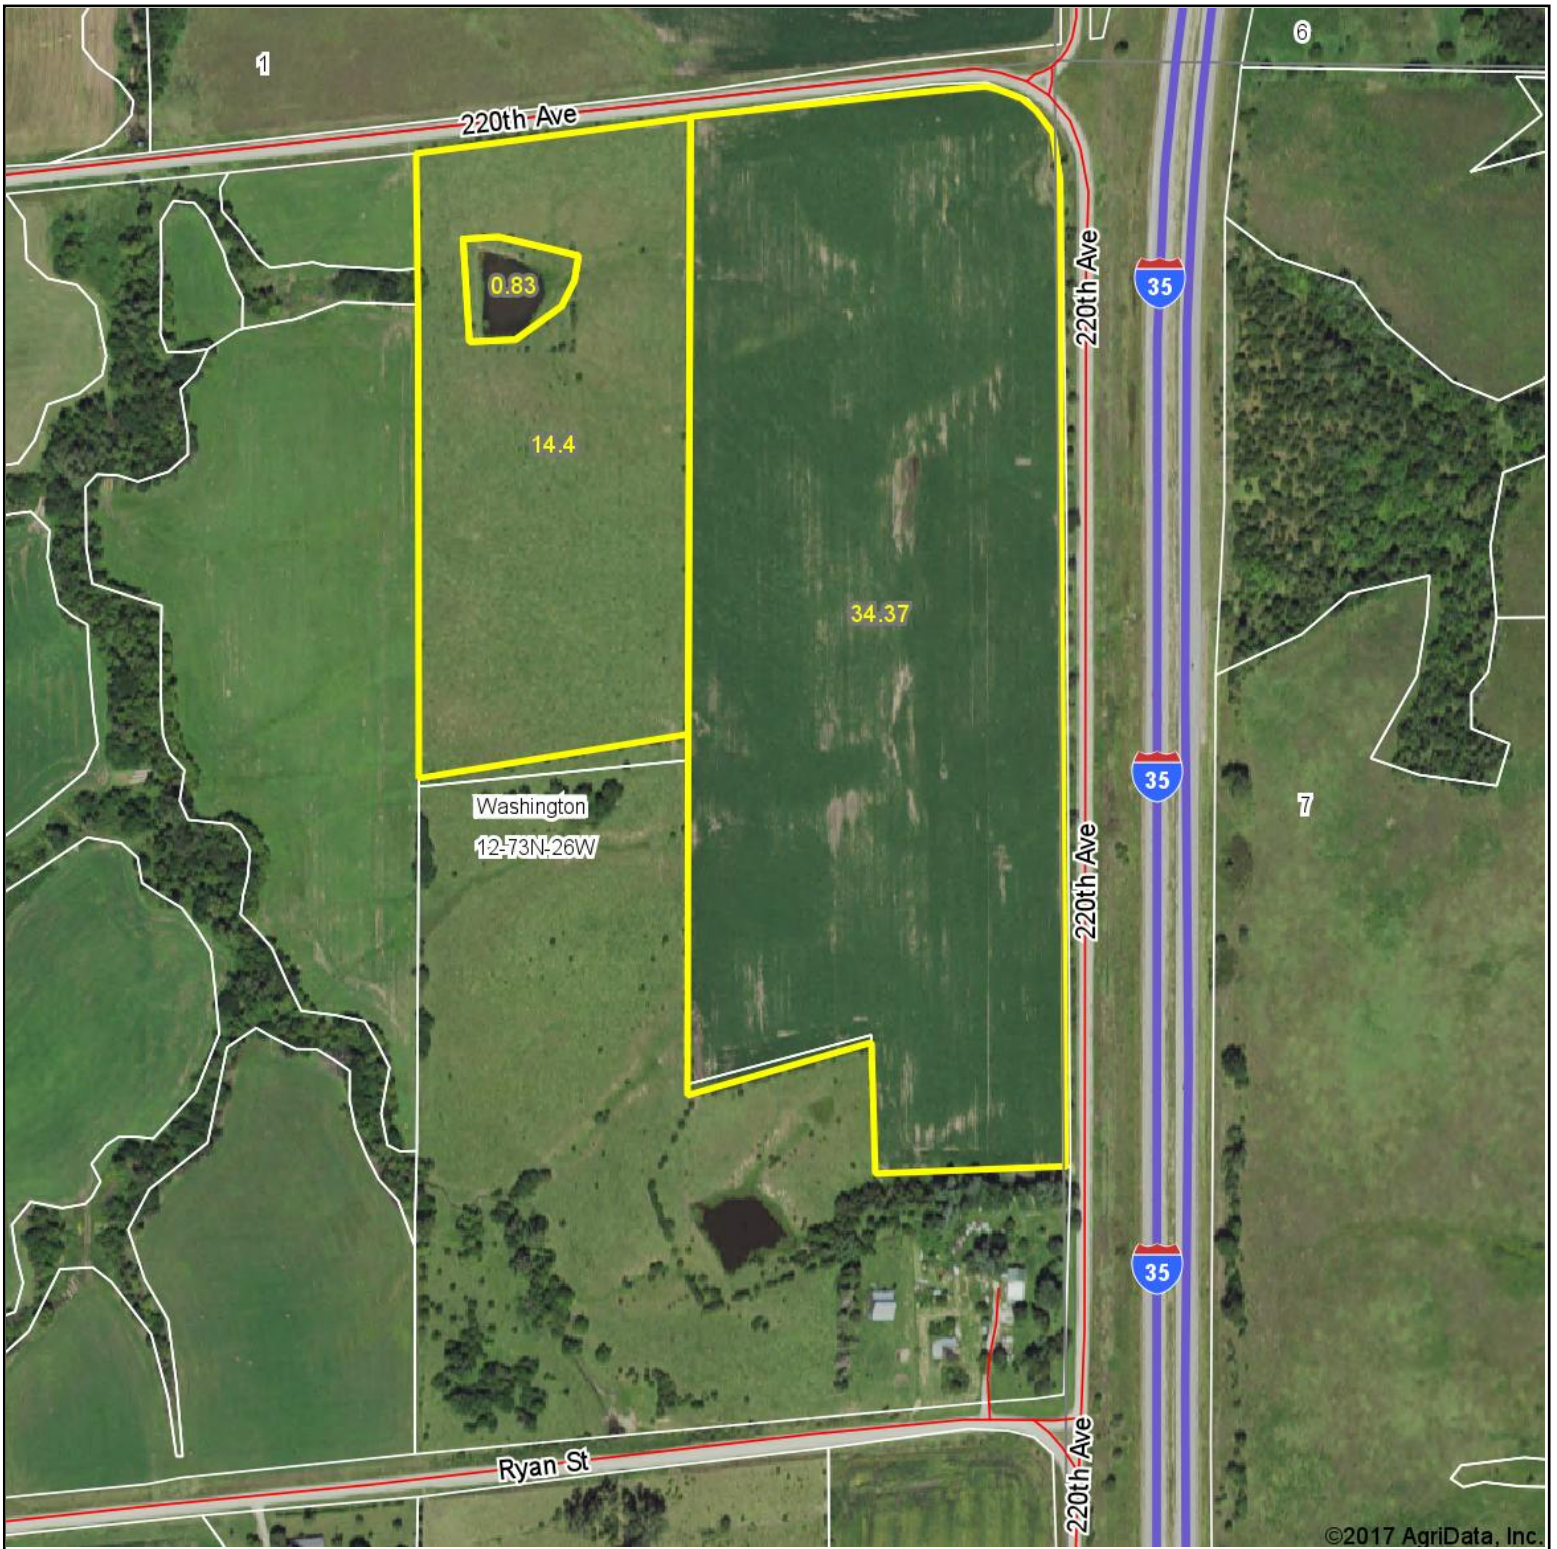

# Aerial Map

**PC PEOPLES COMPANY**  
INNOVATIVE. REAL ESTATE. SOLUTIONS.

map center: 41° 8' 36.94, -93° 47' 28.08

Maps Provided By:  
**surety**  
CUSTOMIZED ONLINE MAPPING  
© AgriData, Inc. 2017      www.AgriDataInc.com

**12-73N-26W**  
**Clarke County**  
**Iowa**

7/10/2017