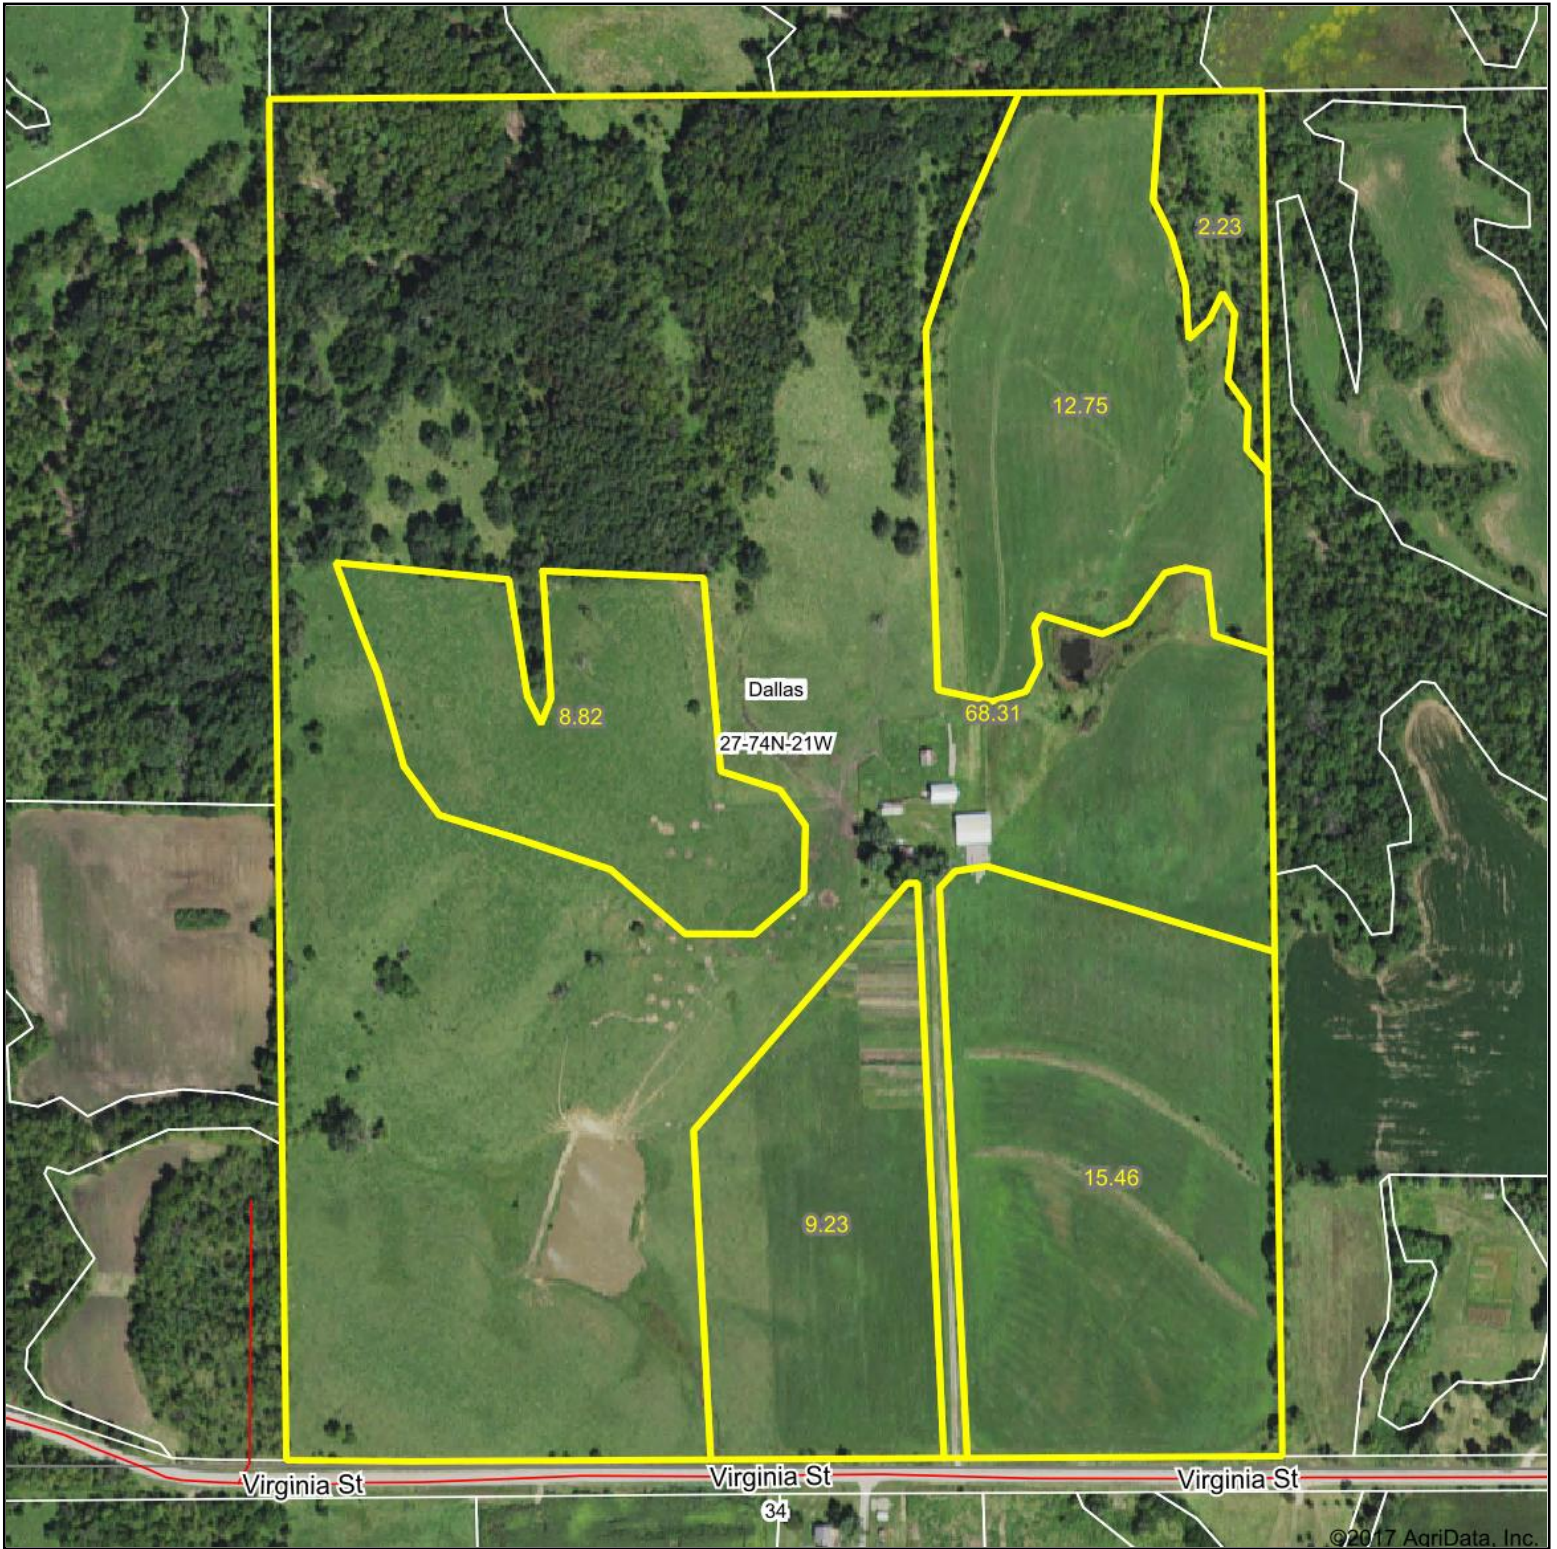

# Aerial Map

map center: 41° 10' 44.4, -93° 15' 26.9

**27-74N-21W**  
**Marion County**  
**Iowa**

12/14/2017