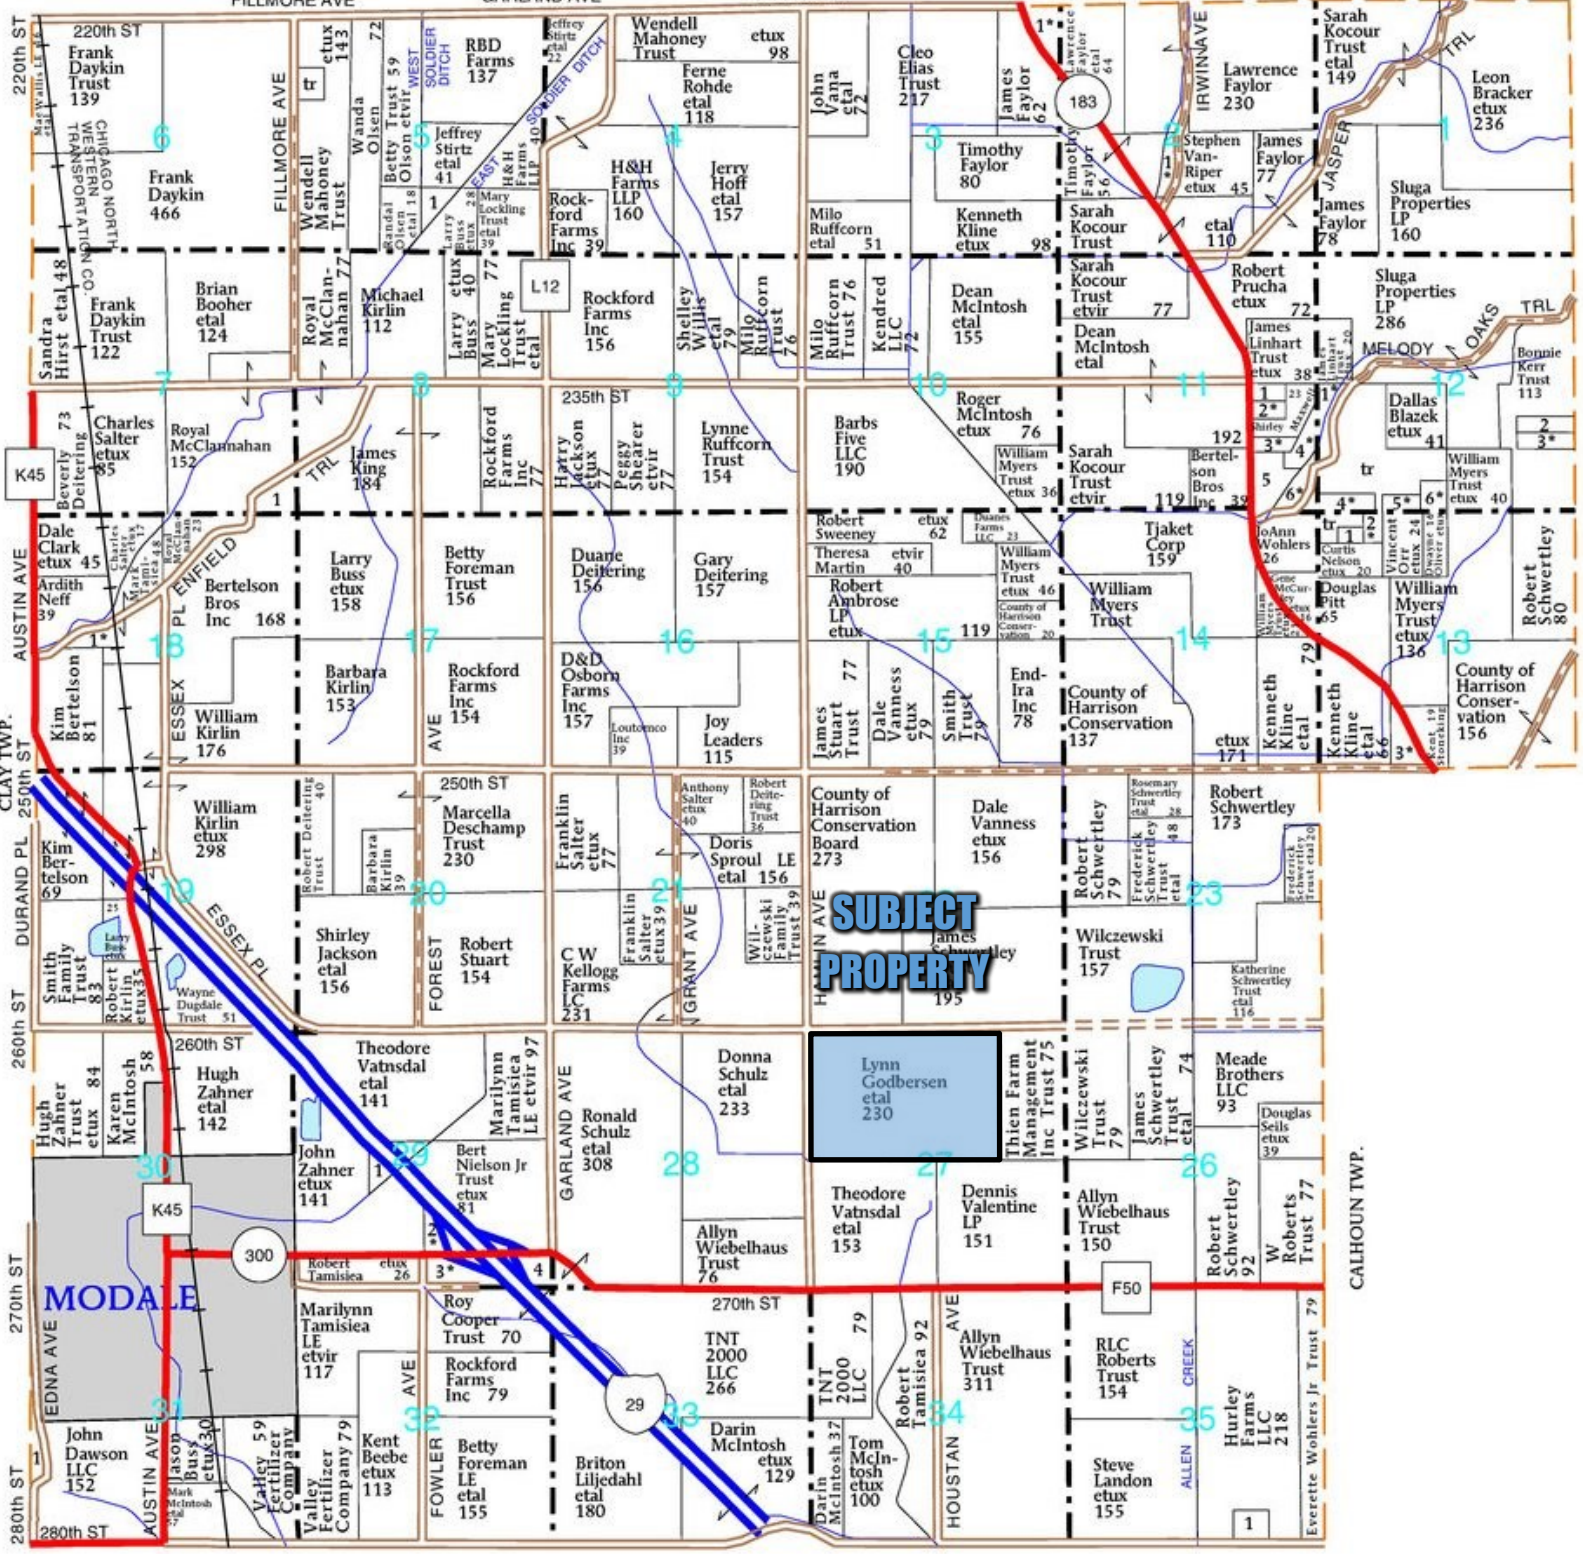

T-79-N

TAYLOR PLAT

(Landowners)

R-44-W

MORGAN TWP.
FILLMORE AVE

GARLAND AVE

HAMLIN AVE

RAGLAN TWP.

SUBJECT PROPERTY

MODALE

CINCINNATI TWP.

ST JOHNS TWP.

CALHOUN TWP.

MAGNOLIA TWP.