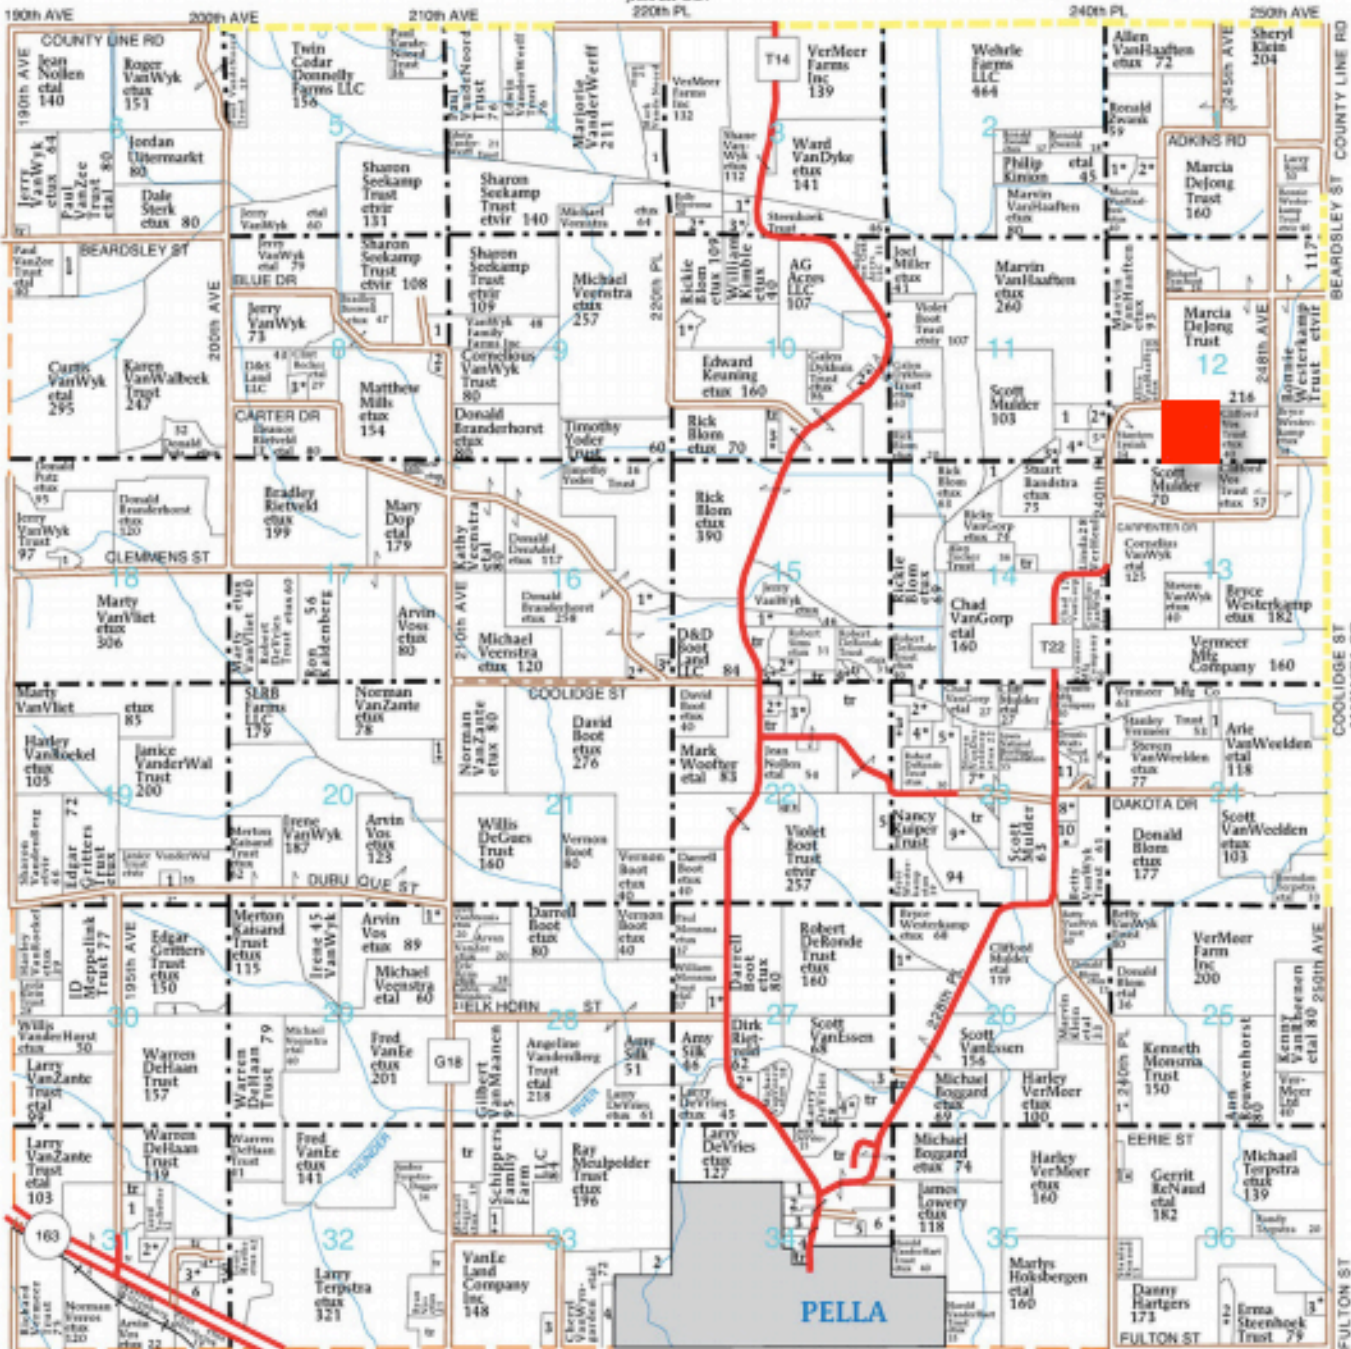

T-77-N

LAKE PRAIRIE 'N' PLAT

(Landowner)

JASPER CO.
220th PL

R-18-W

SUMMIT TWP.

LAKE PRAIRIE 'S' TWP.

IOWA INTERSTATE R.R. LTD.

FULTON ST

COOLIDGE ST
MANASSA CO.

BEARDSLEY ST
COUNTY LINE RD