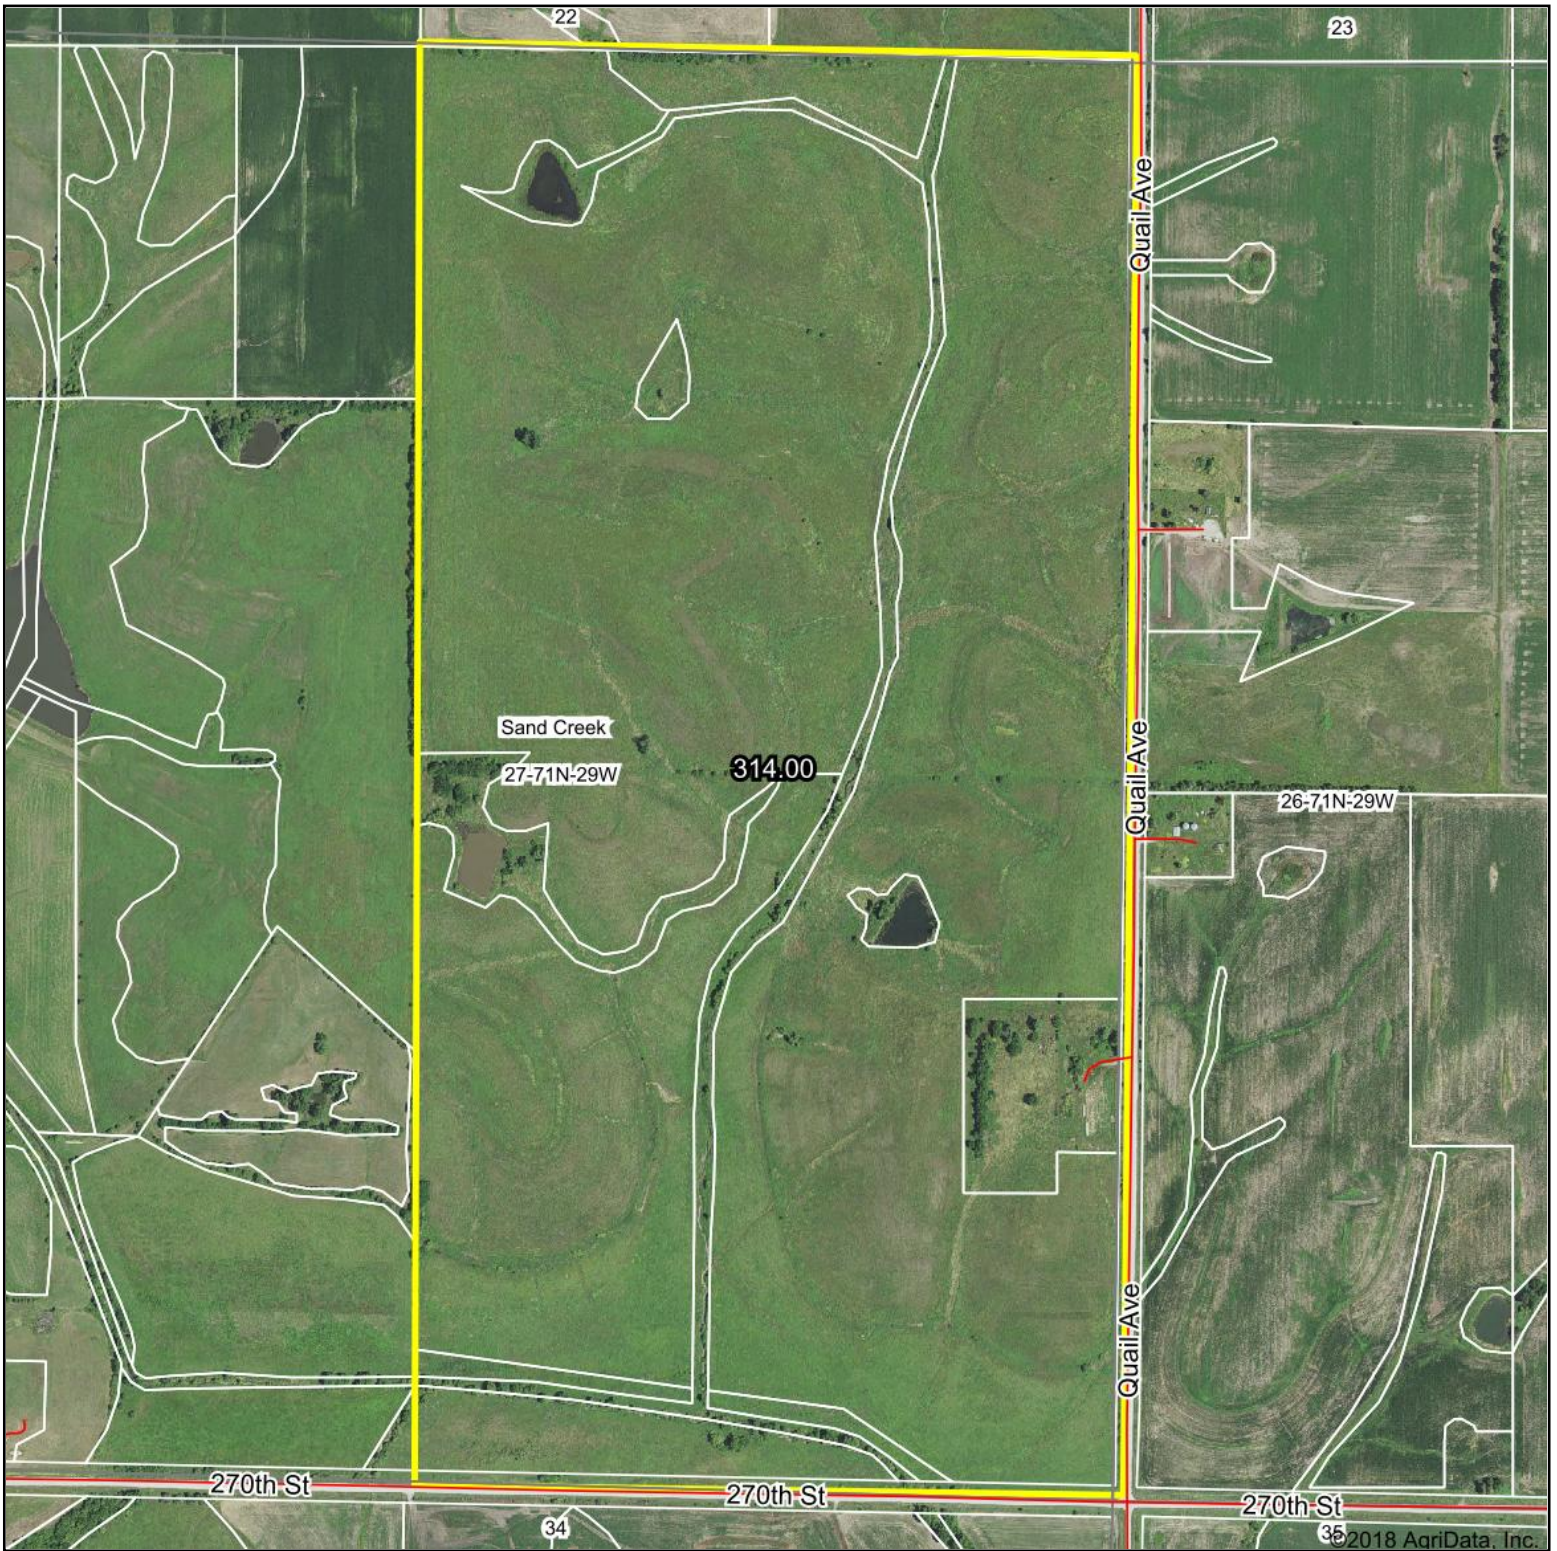

Aerial Map

©2018 AgriData, Inc.

PC PEOPLES COMPANY
INNOVATIVE. REAL ESTATE. SOLUTIONS.

map center: 40° 55.1584', -94° 10.2995'

Maps Provided By:
surety
CUSTOMIZED ONLINE MAPPING
© AgriData, Inc. 2018 www.AgriDataInc.com

27-71N-29W
Union County
Iowa

6/27/2018