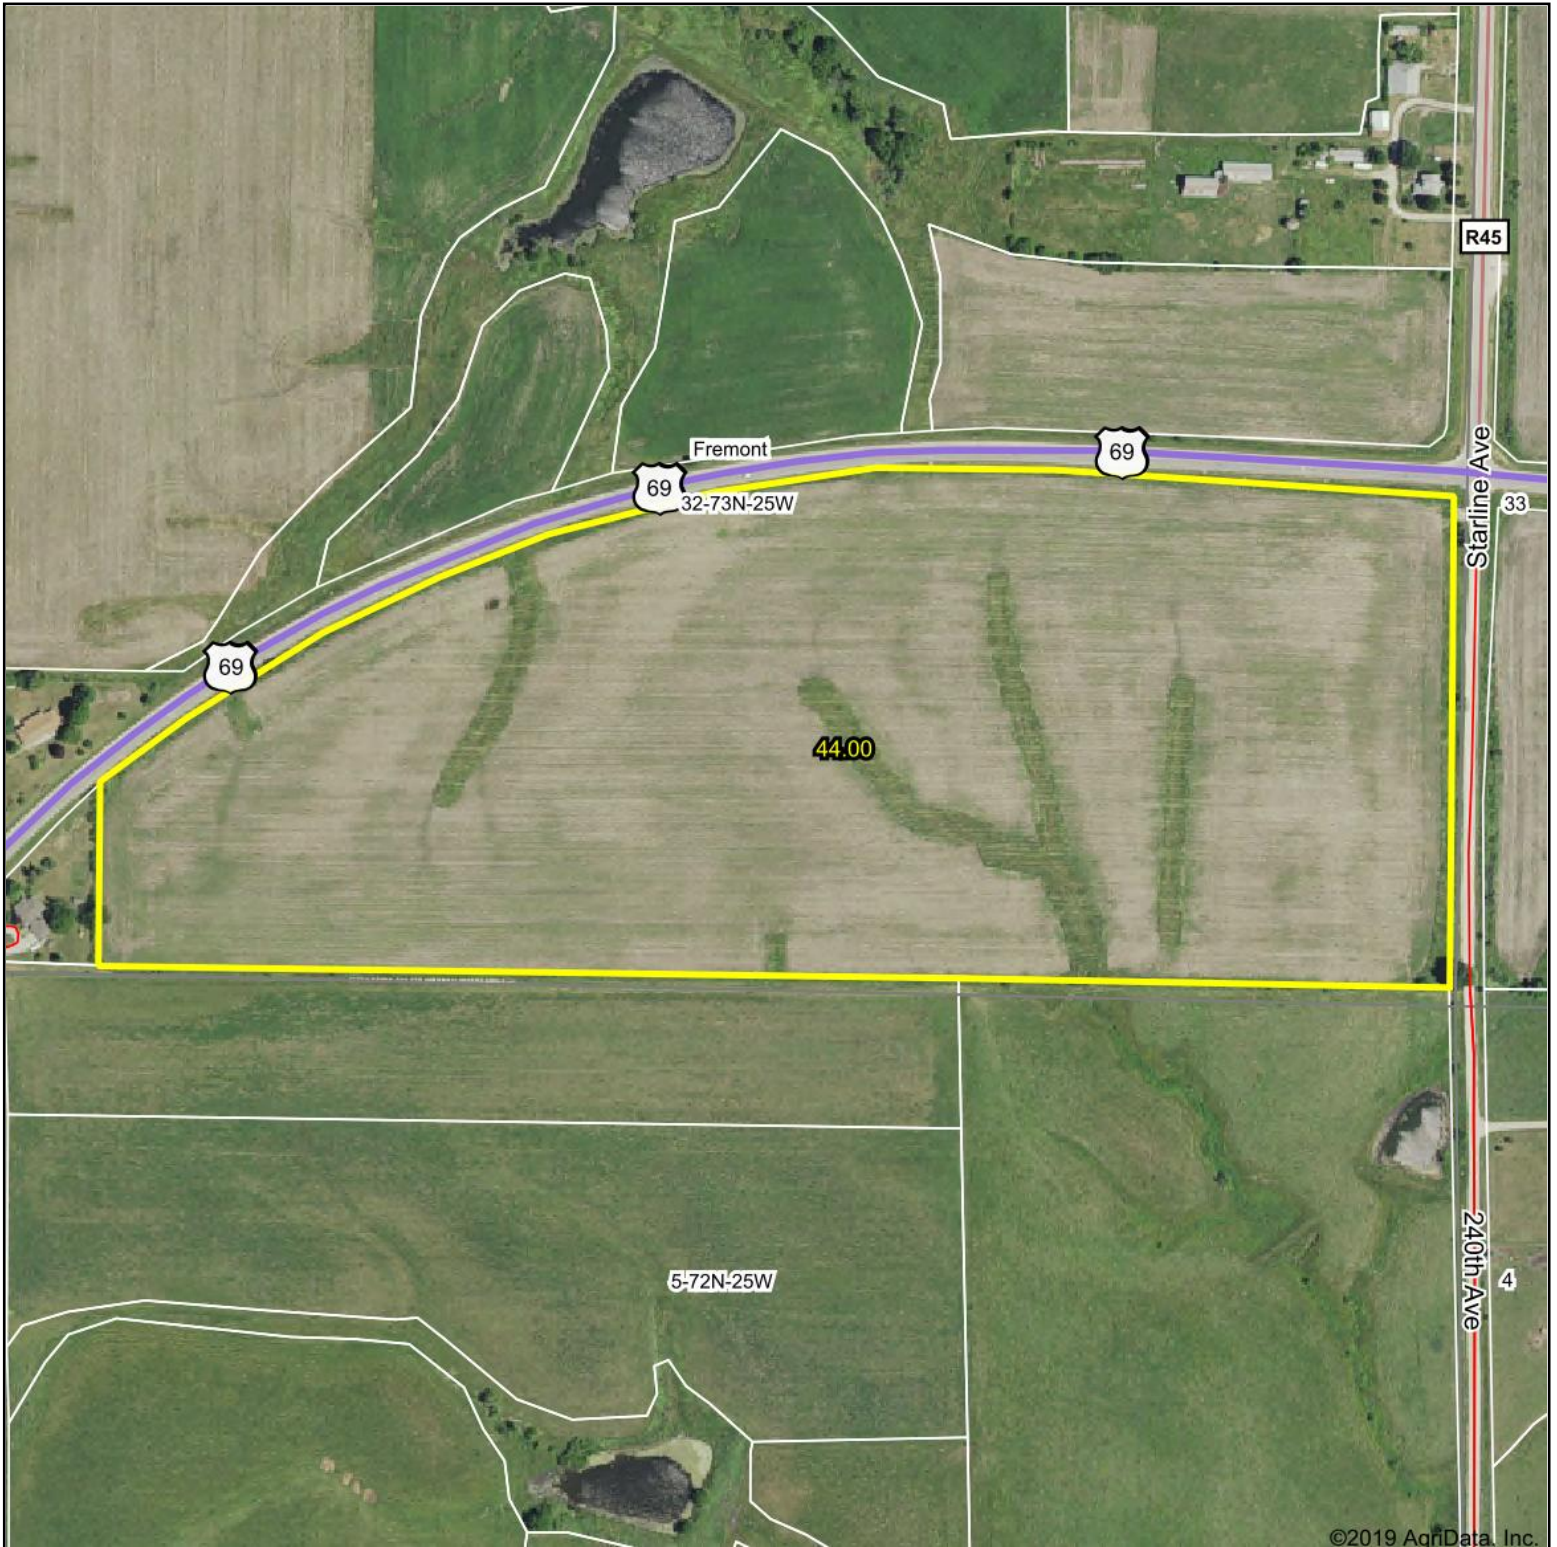

Aerial Map

©2019 AgriData, Inc.

map center: 41° 4' 31.61, -93° 45' 18.76

32-73N-25W
Clarke County
Iowa

1/29/2019