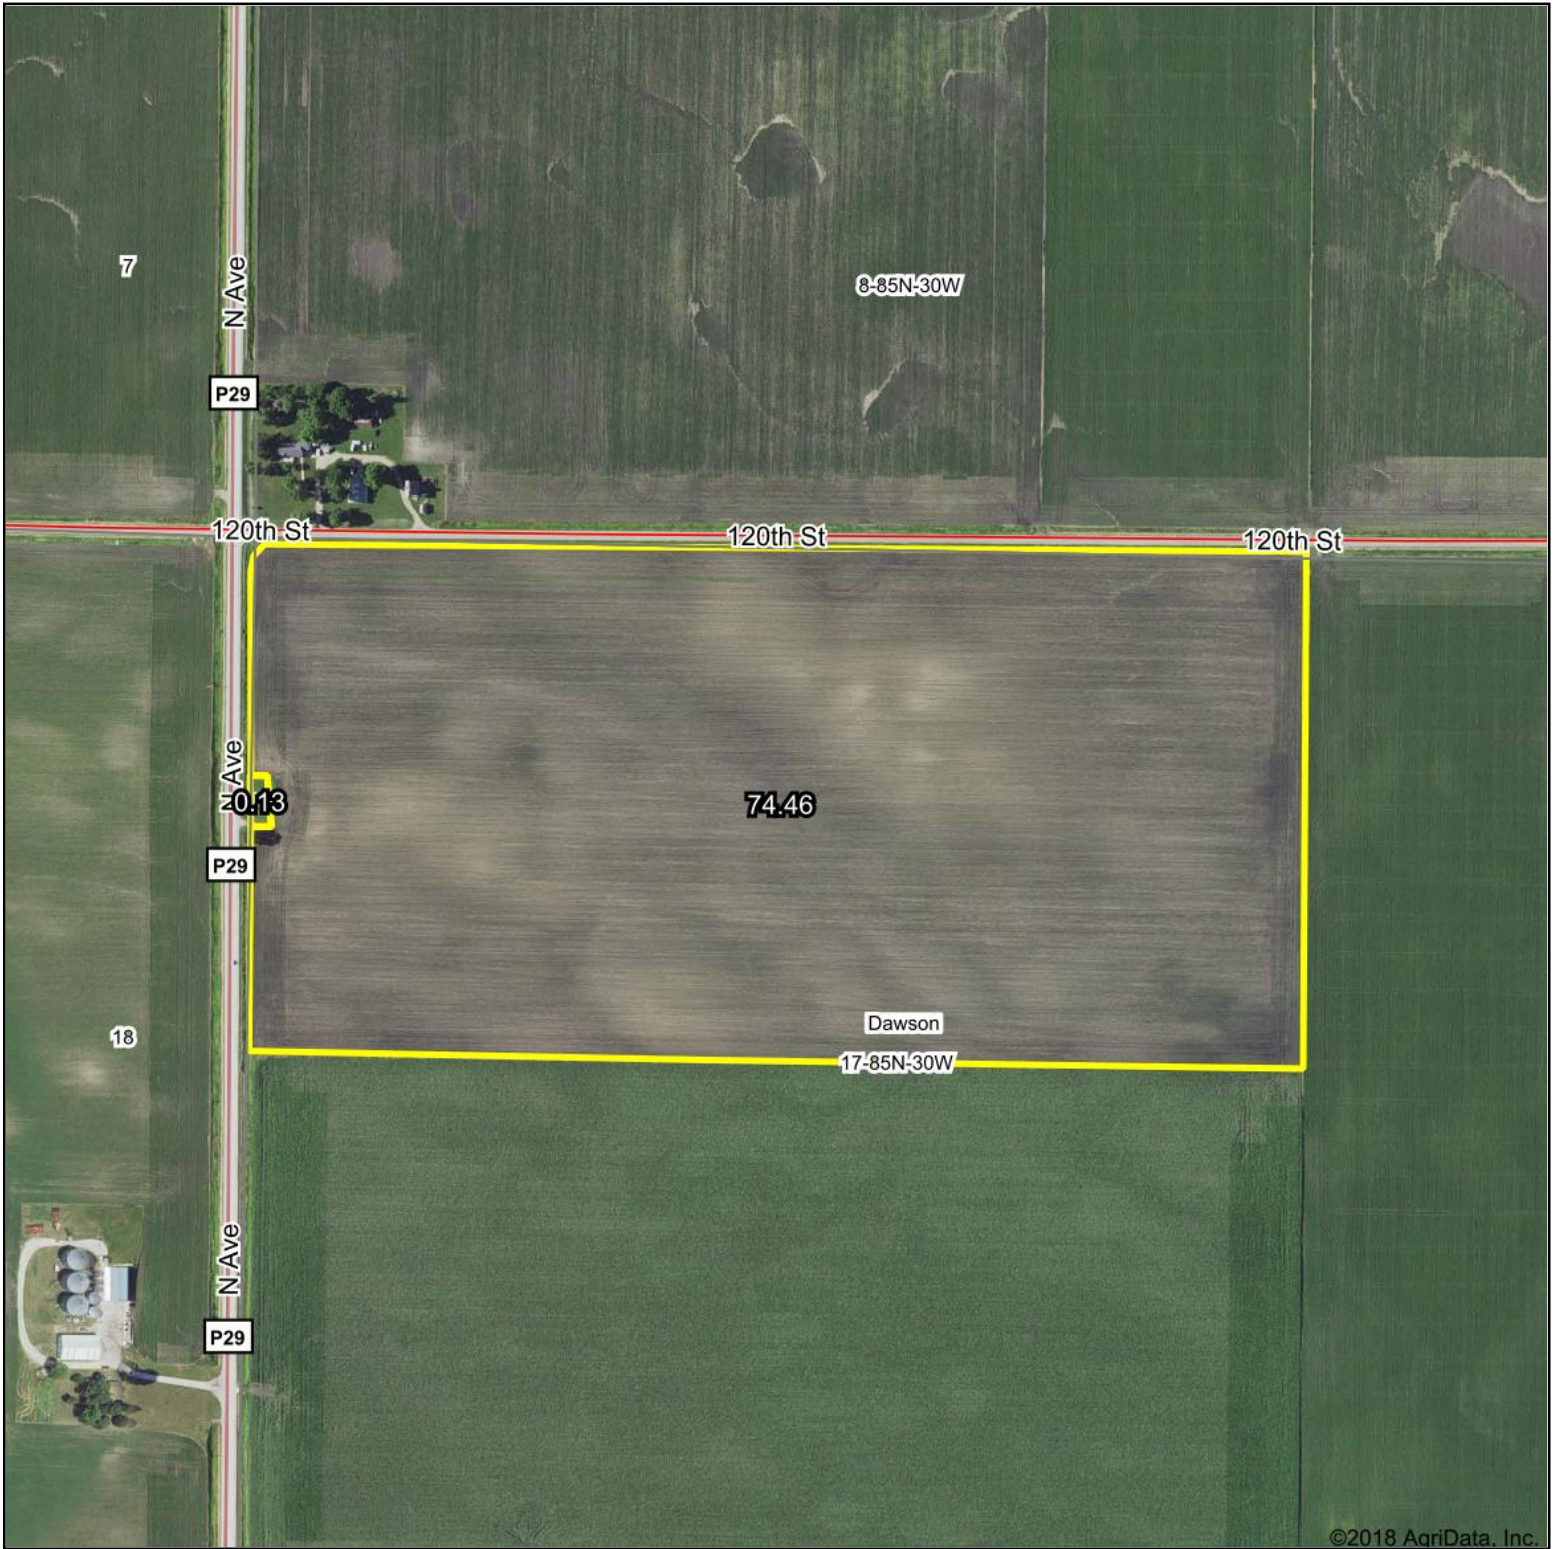

Aerial Map

©2018 AgriData, Inc.

map center: 42° 10' 43.36, -94° 22' 24.41

17-85N-30W
Greene County
Iowa

10/4/2018