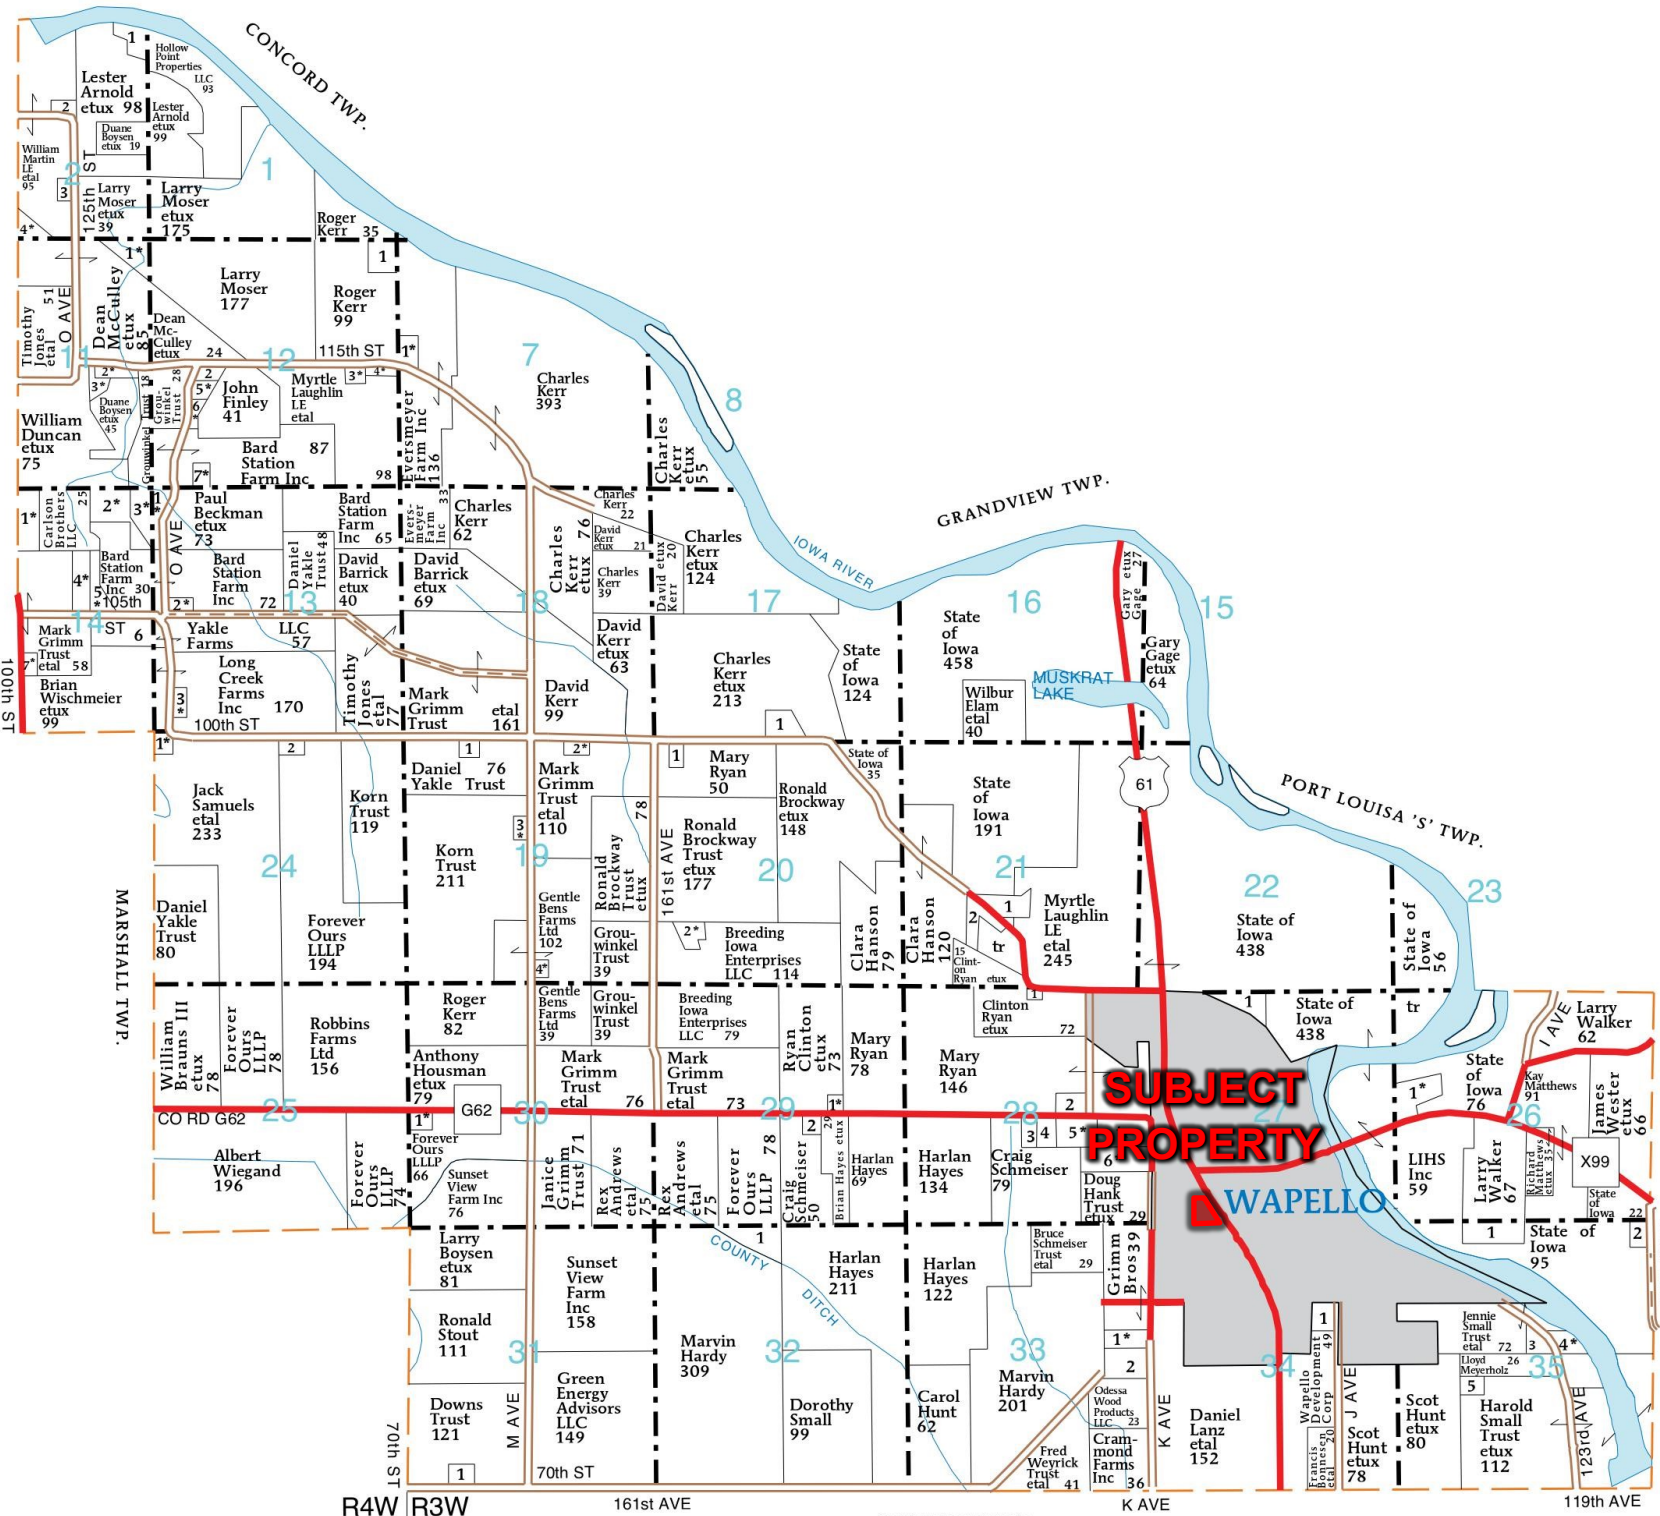

T-74-N

# WAPELLO 'N' PLAT

(Landowners)

R-3-4-W

JEFFERSON TWP.  
119th AVE

COLUMBUS CITY 'E' TWP.

R4W R3W

161st AVE

WAPELLO 'S' TWP.

K AVE

119th AVE