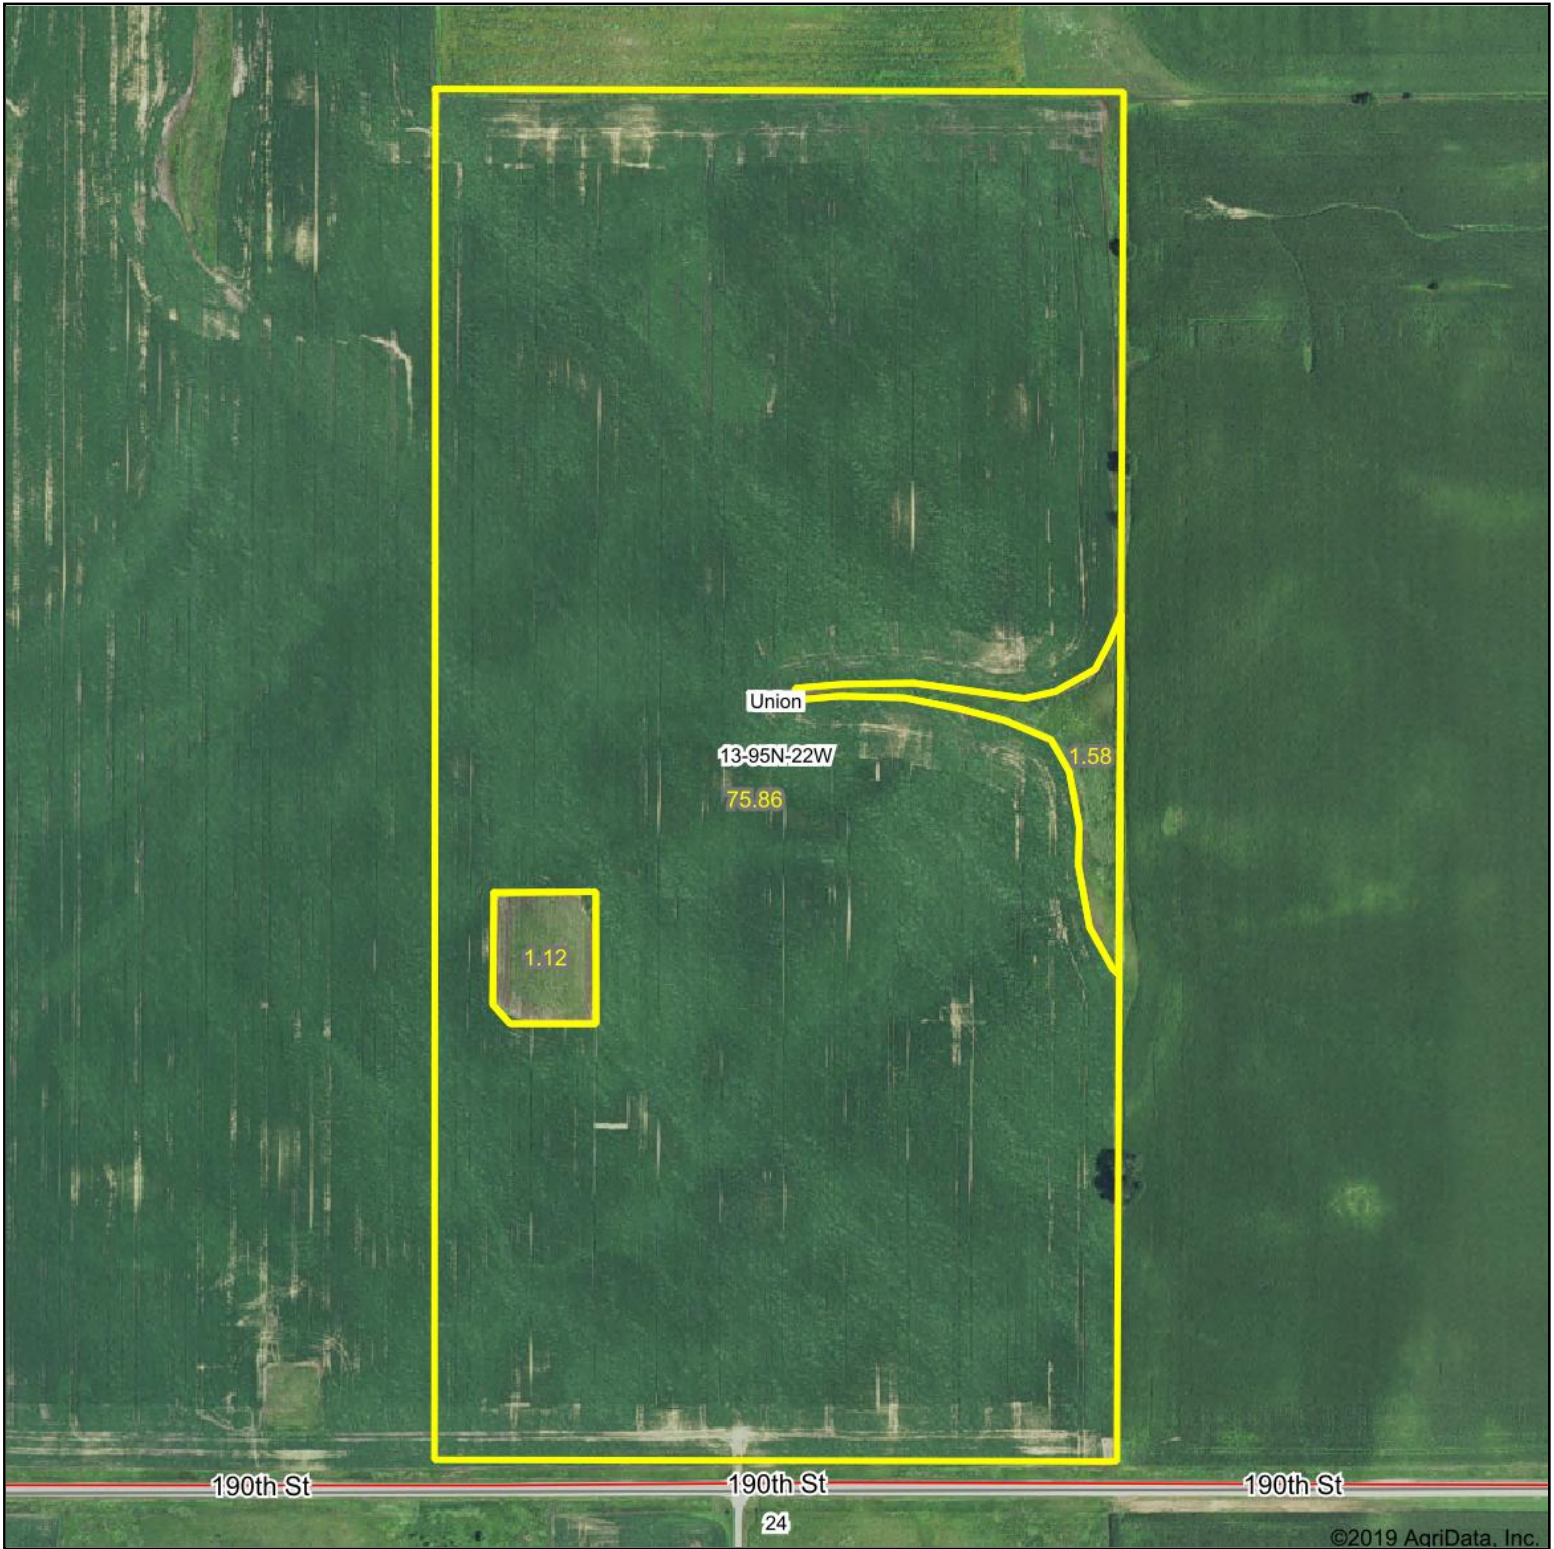

Aerial Map

Map Center: 43° 2' 31.82, -93° 23' 27.94

13-95N-22W
Cerro Gordo County
Iowa

8/6/2019