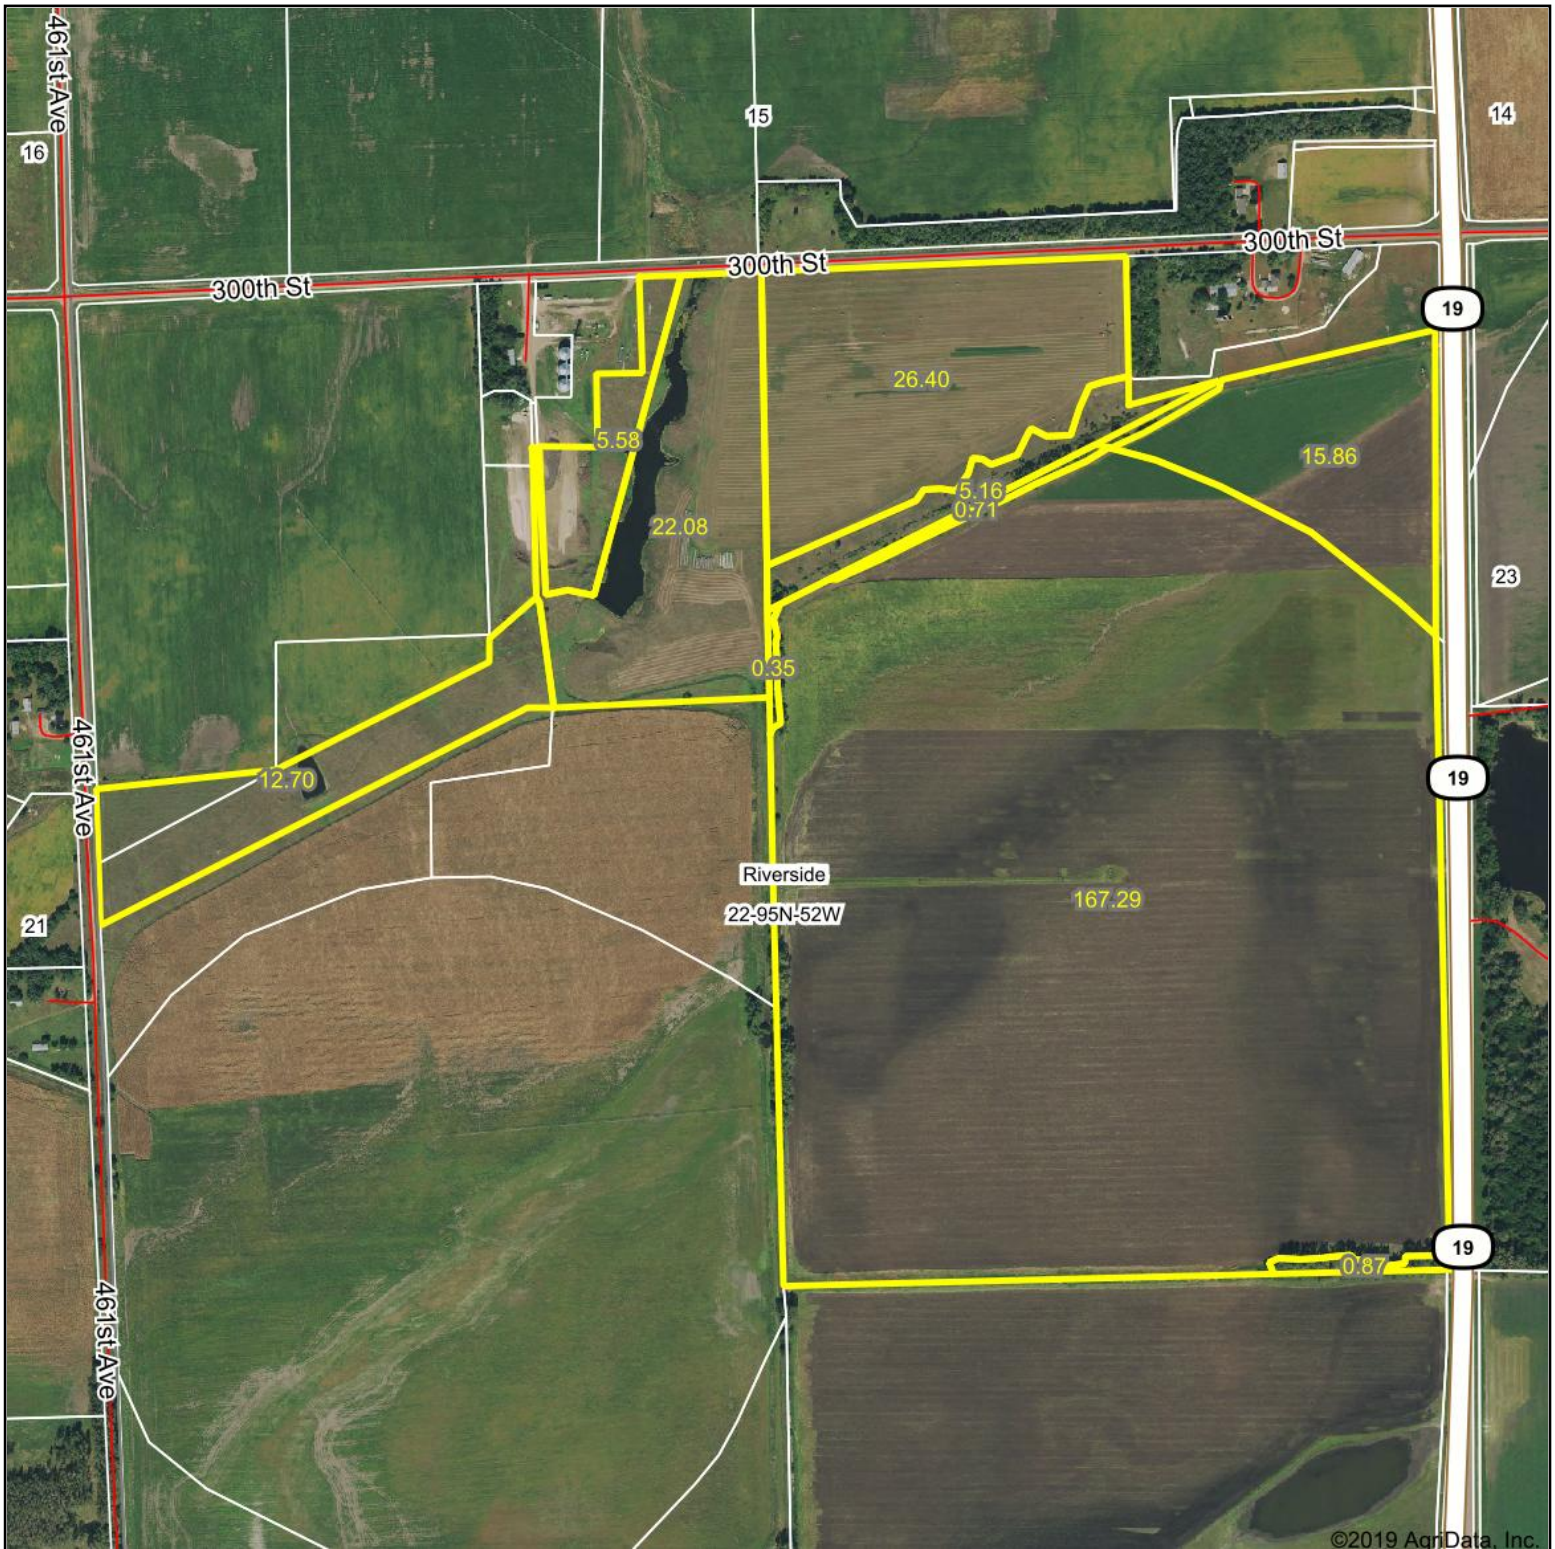

Aerial Map

Map Center: 43° 2' 4.61, -96° 58' 23.92

22-95N-52W
Clay County
South Dakota

9/22/2019