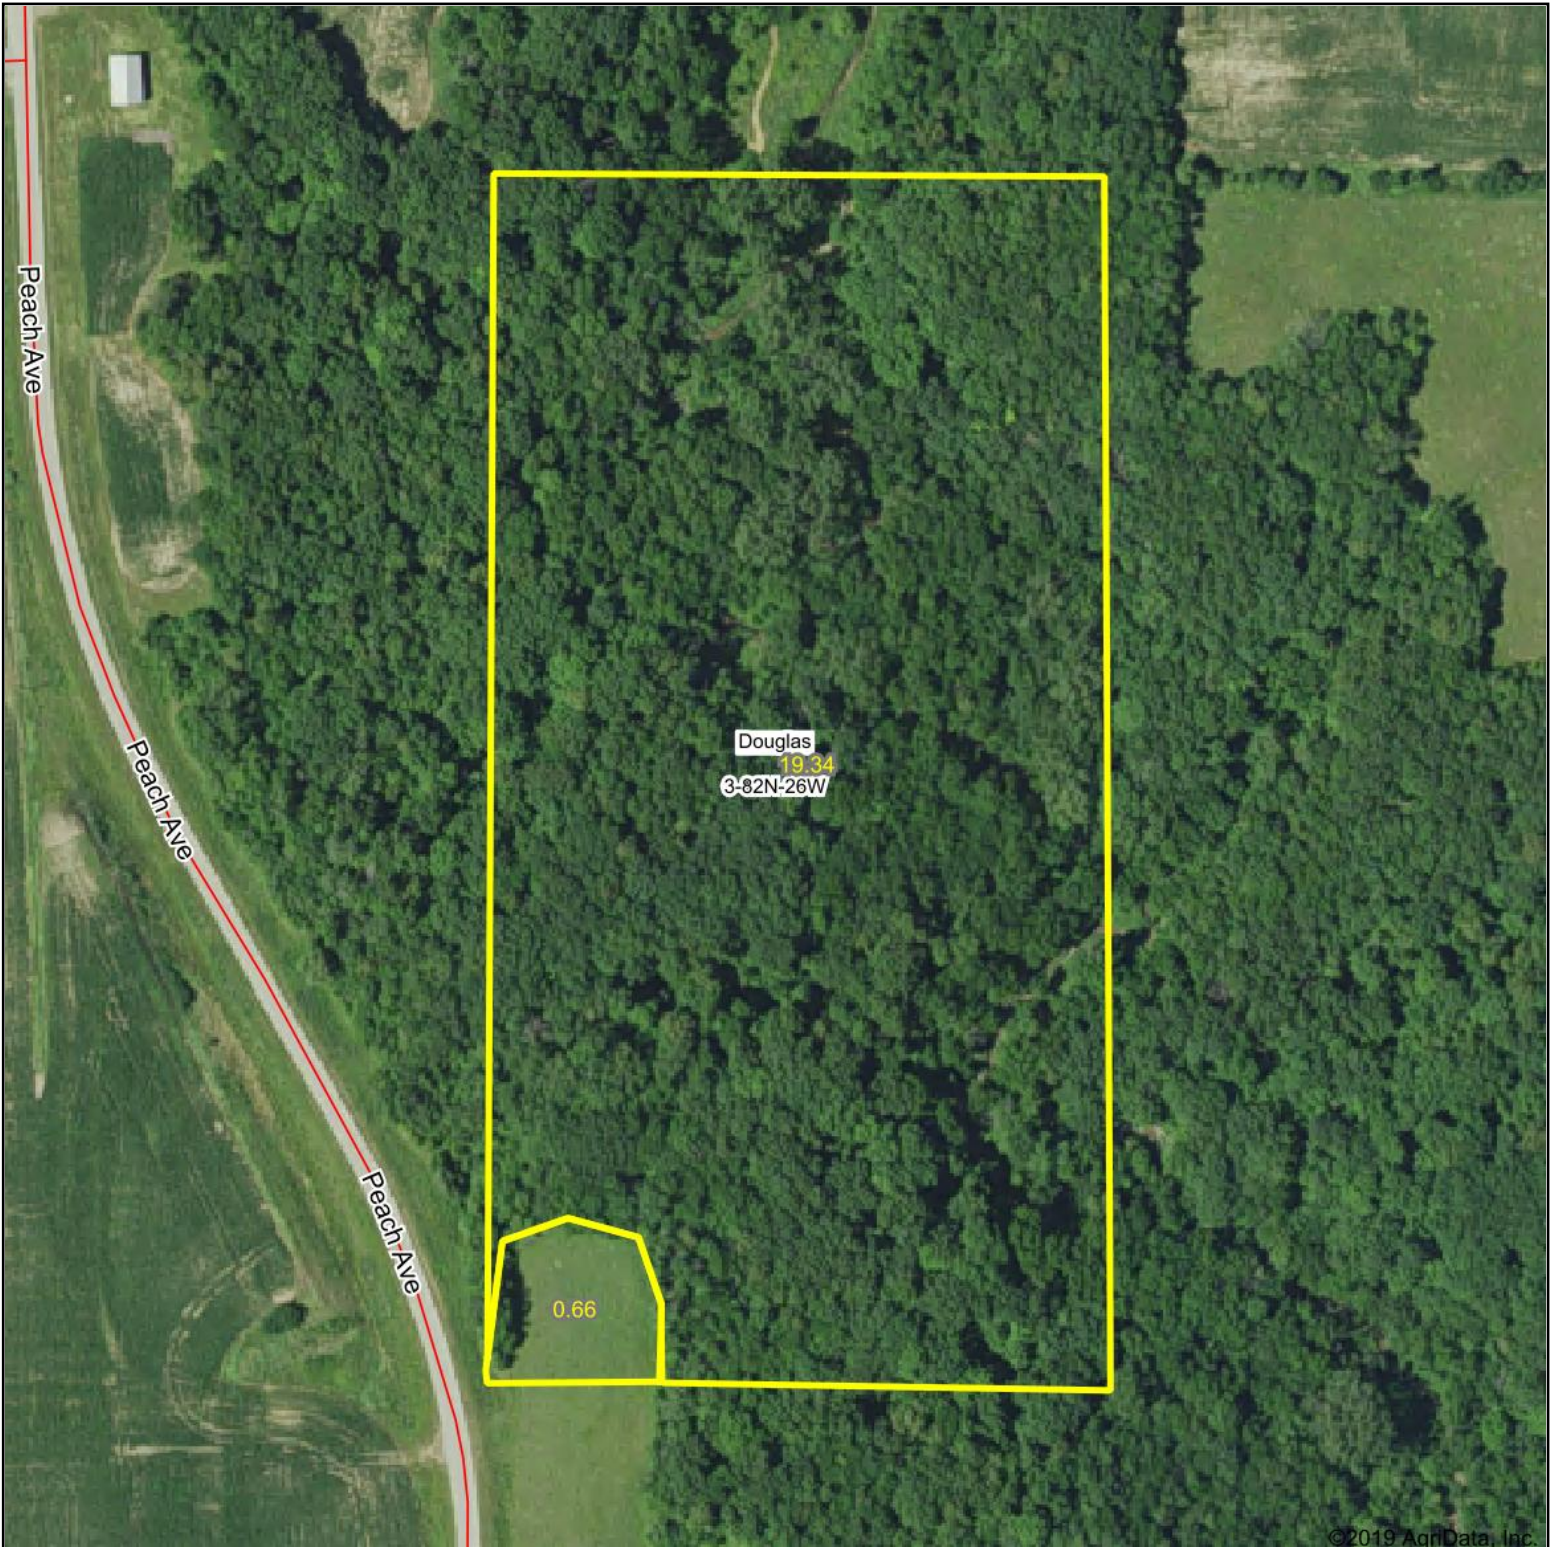

Aerial Map

Map Center: 41° 56' 41.47, -93° 51' 29.1

3-82N-26W
Boone County
Iowa

9/5/2019