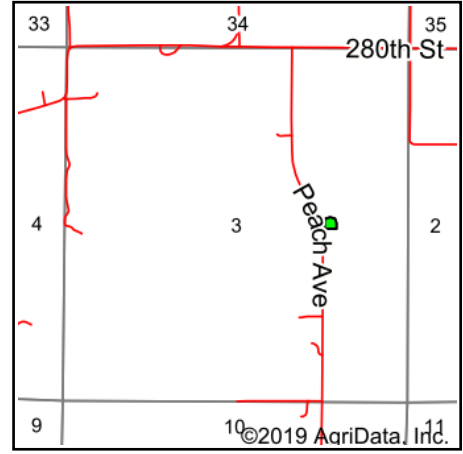

Soils Map

State: **Iowa**
 County: **Boone**
 Location: **3-82N-26W**
 Township: **Douglas**
 Acres: **0.66**
 Date: **9/5/2019**

Maps Provided By:

© AgriData, Inc. 2019

www.AgriDataInc.com

Soils data provided by USDA and NRCS.

©2019 AgriData, Inc.

Area Symbol: IA015. Soil Area Version: 26							
Code	Soil Description	Acres	Percent of field	CSR2 Legend	Non-Irr Class *c	CSR2**	CSR
355	Luther loam, 0 to 2 percent slopes	0.66	100.0%		lw	84	82
Weighted Average						84	82