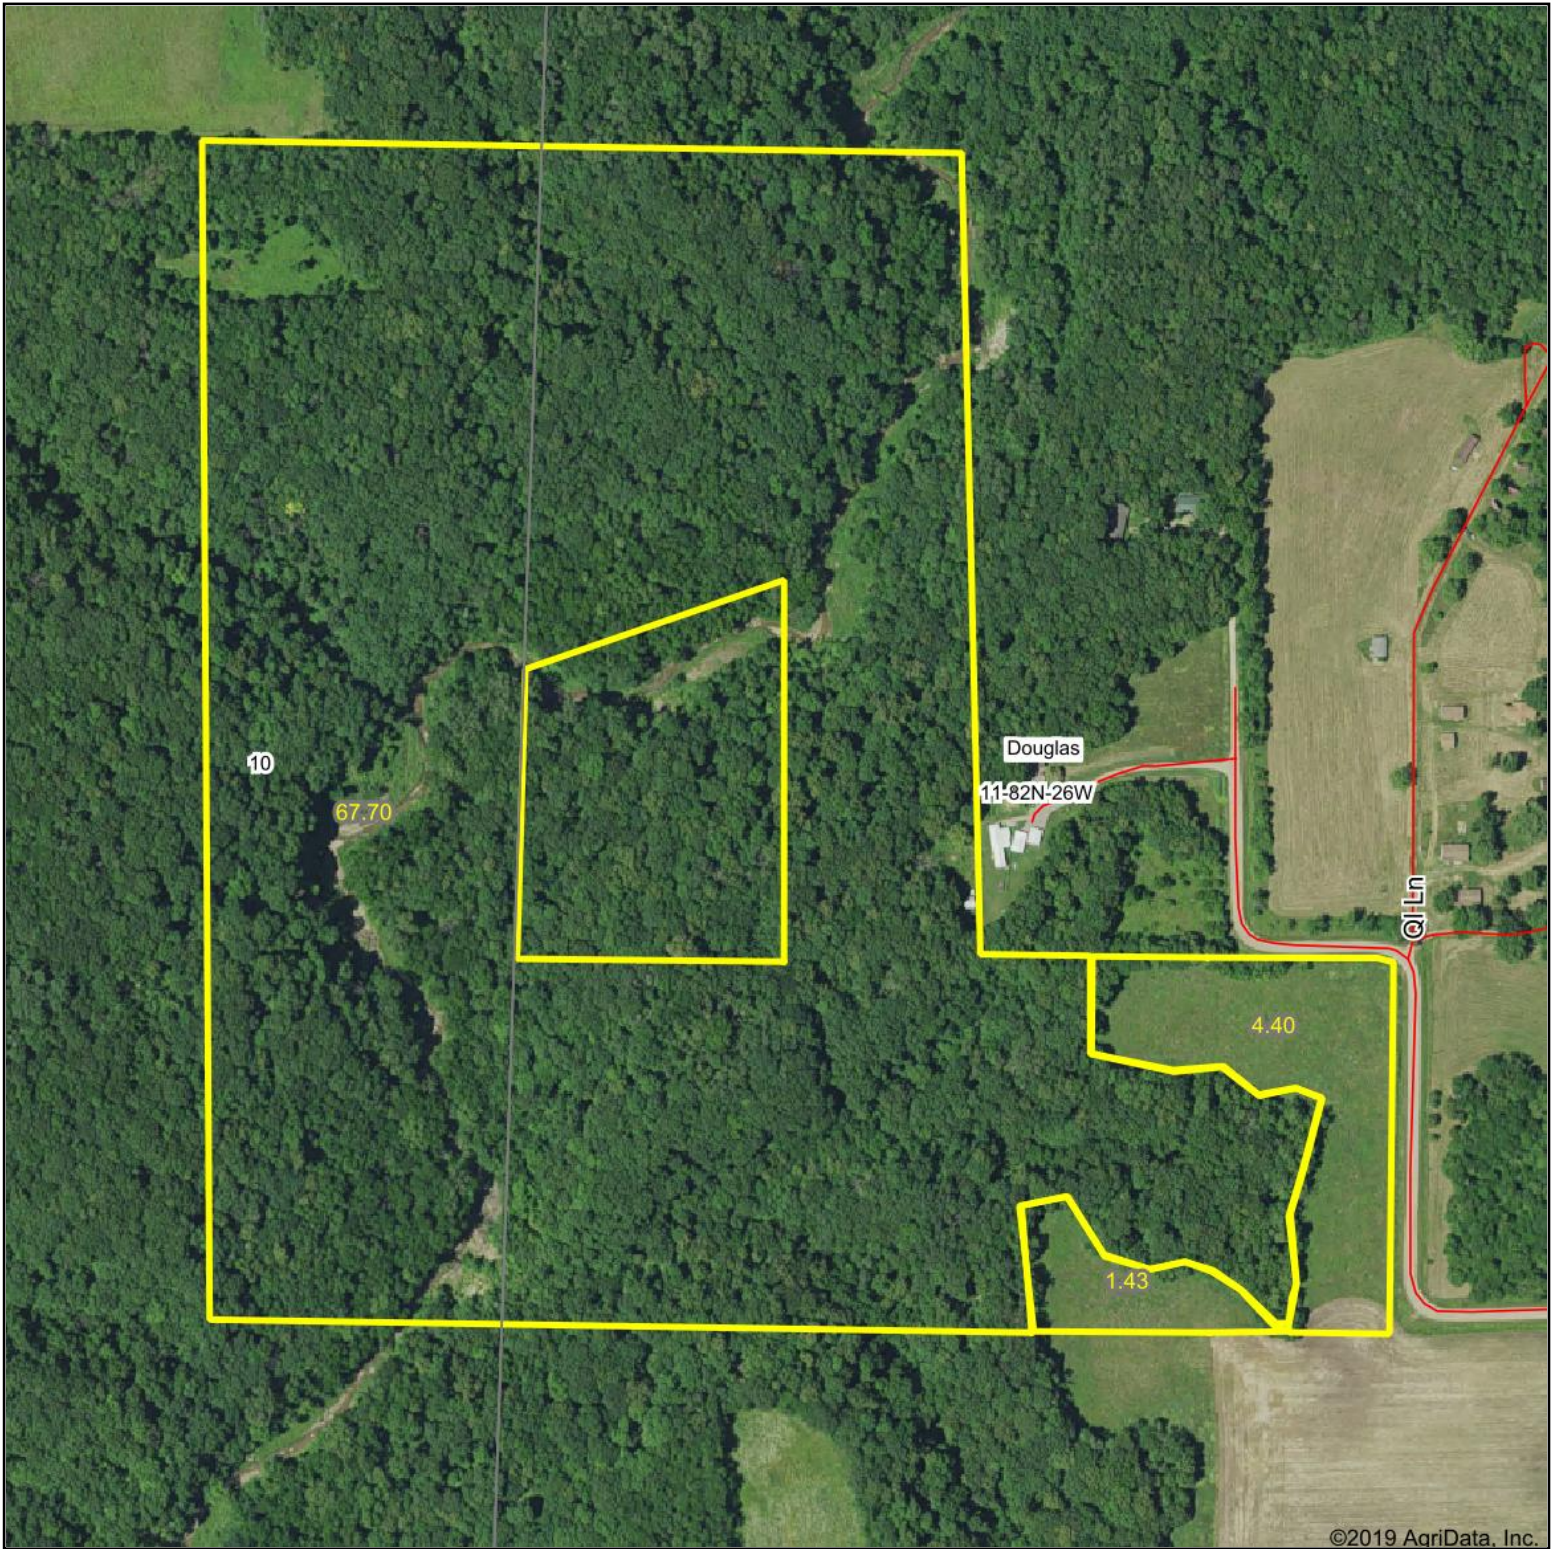

# Aerial Map

©2019 AgriData, Inc.

Map Center: 41° 55' 44.79, -93° 51' 10.57

**11-82N-26W**  
**Boone County**  
**Iowa**

9/10/2019