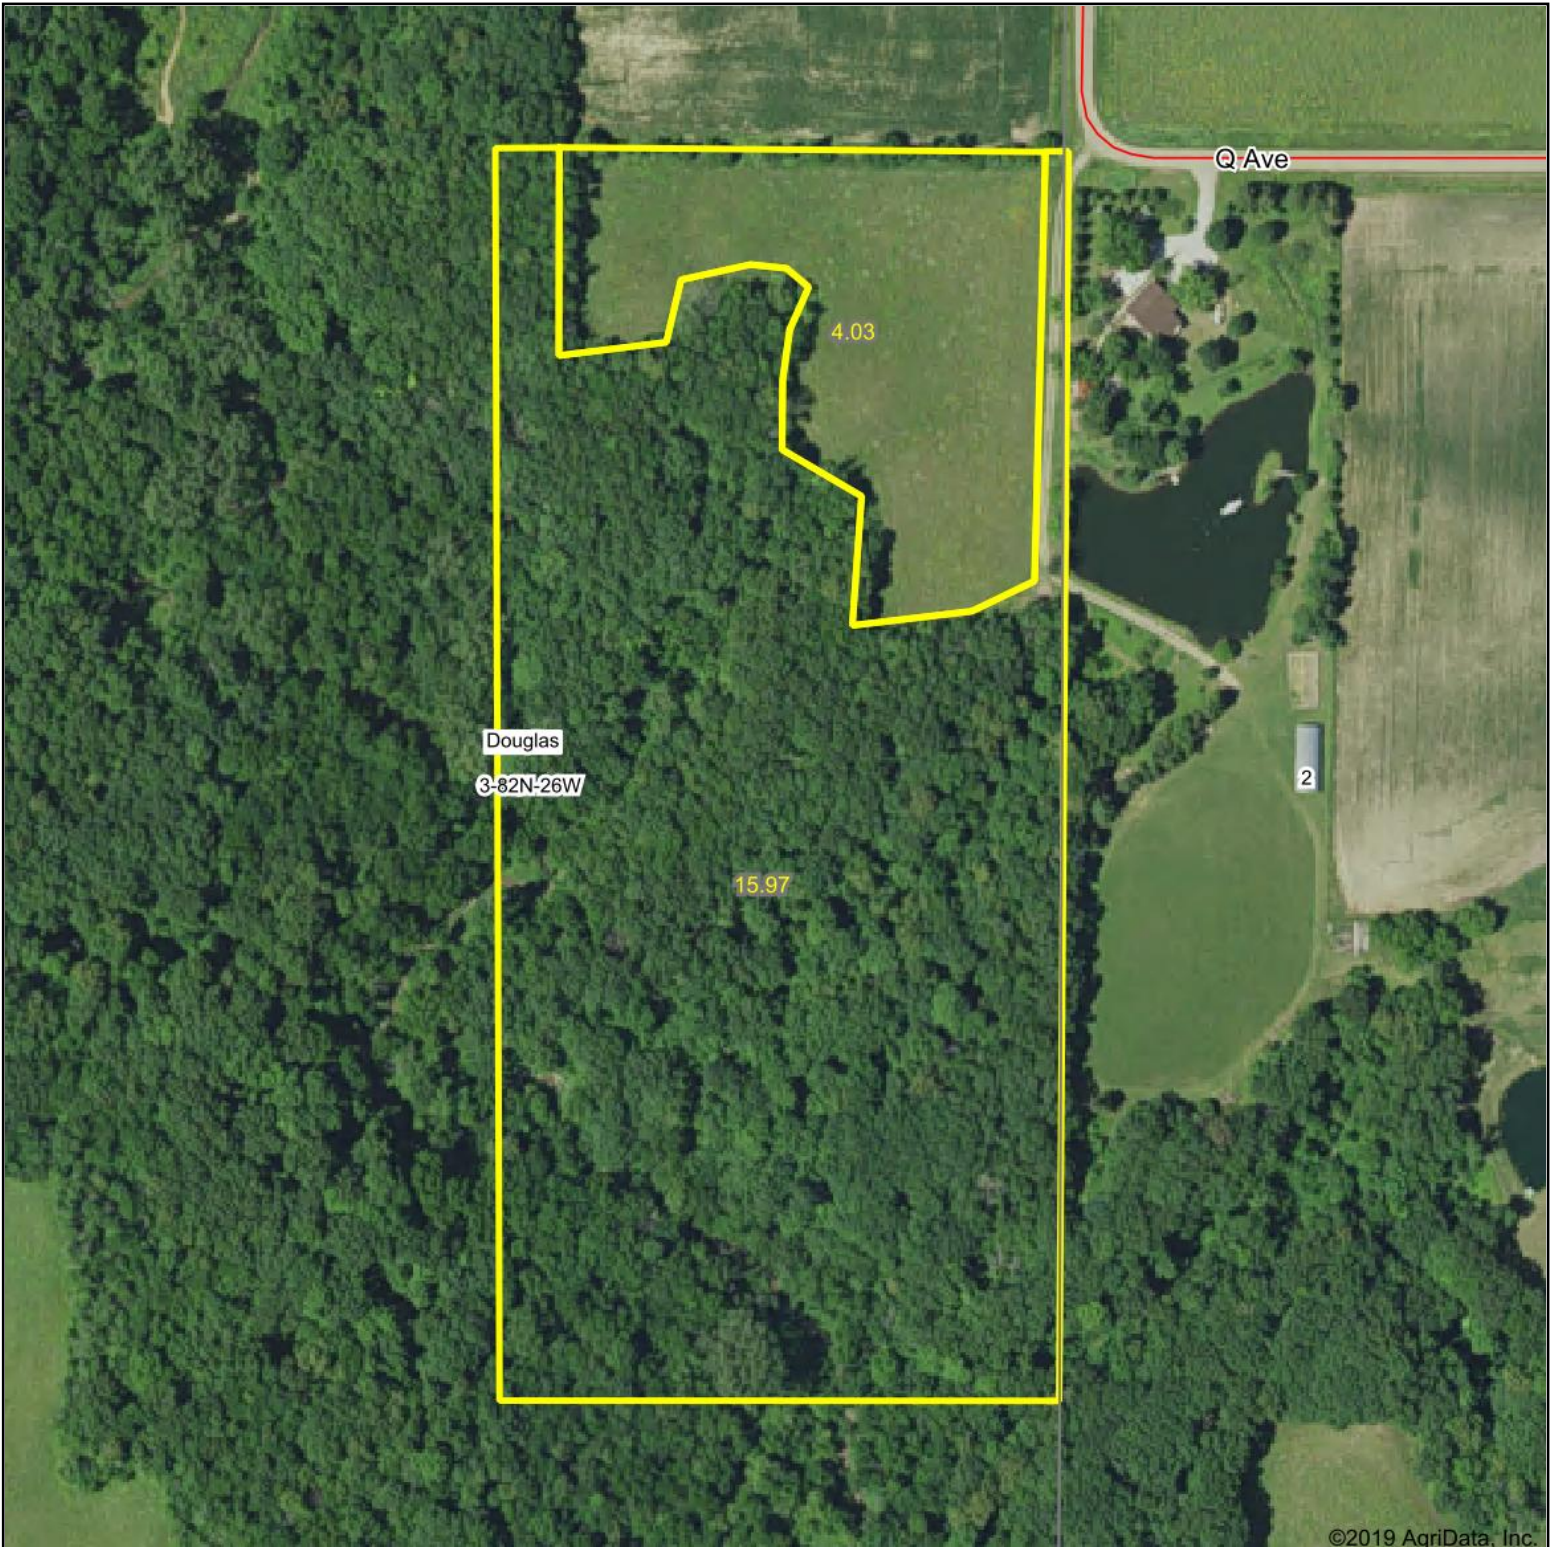

Aerial Map

©2019 AgriData, Inc.

Map Center: 41° 56' 41.04, -93° 51' 20.42

3-82N-26W
Boone County
Iowa

9/6/2019