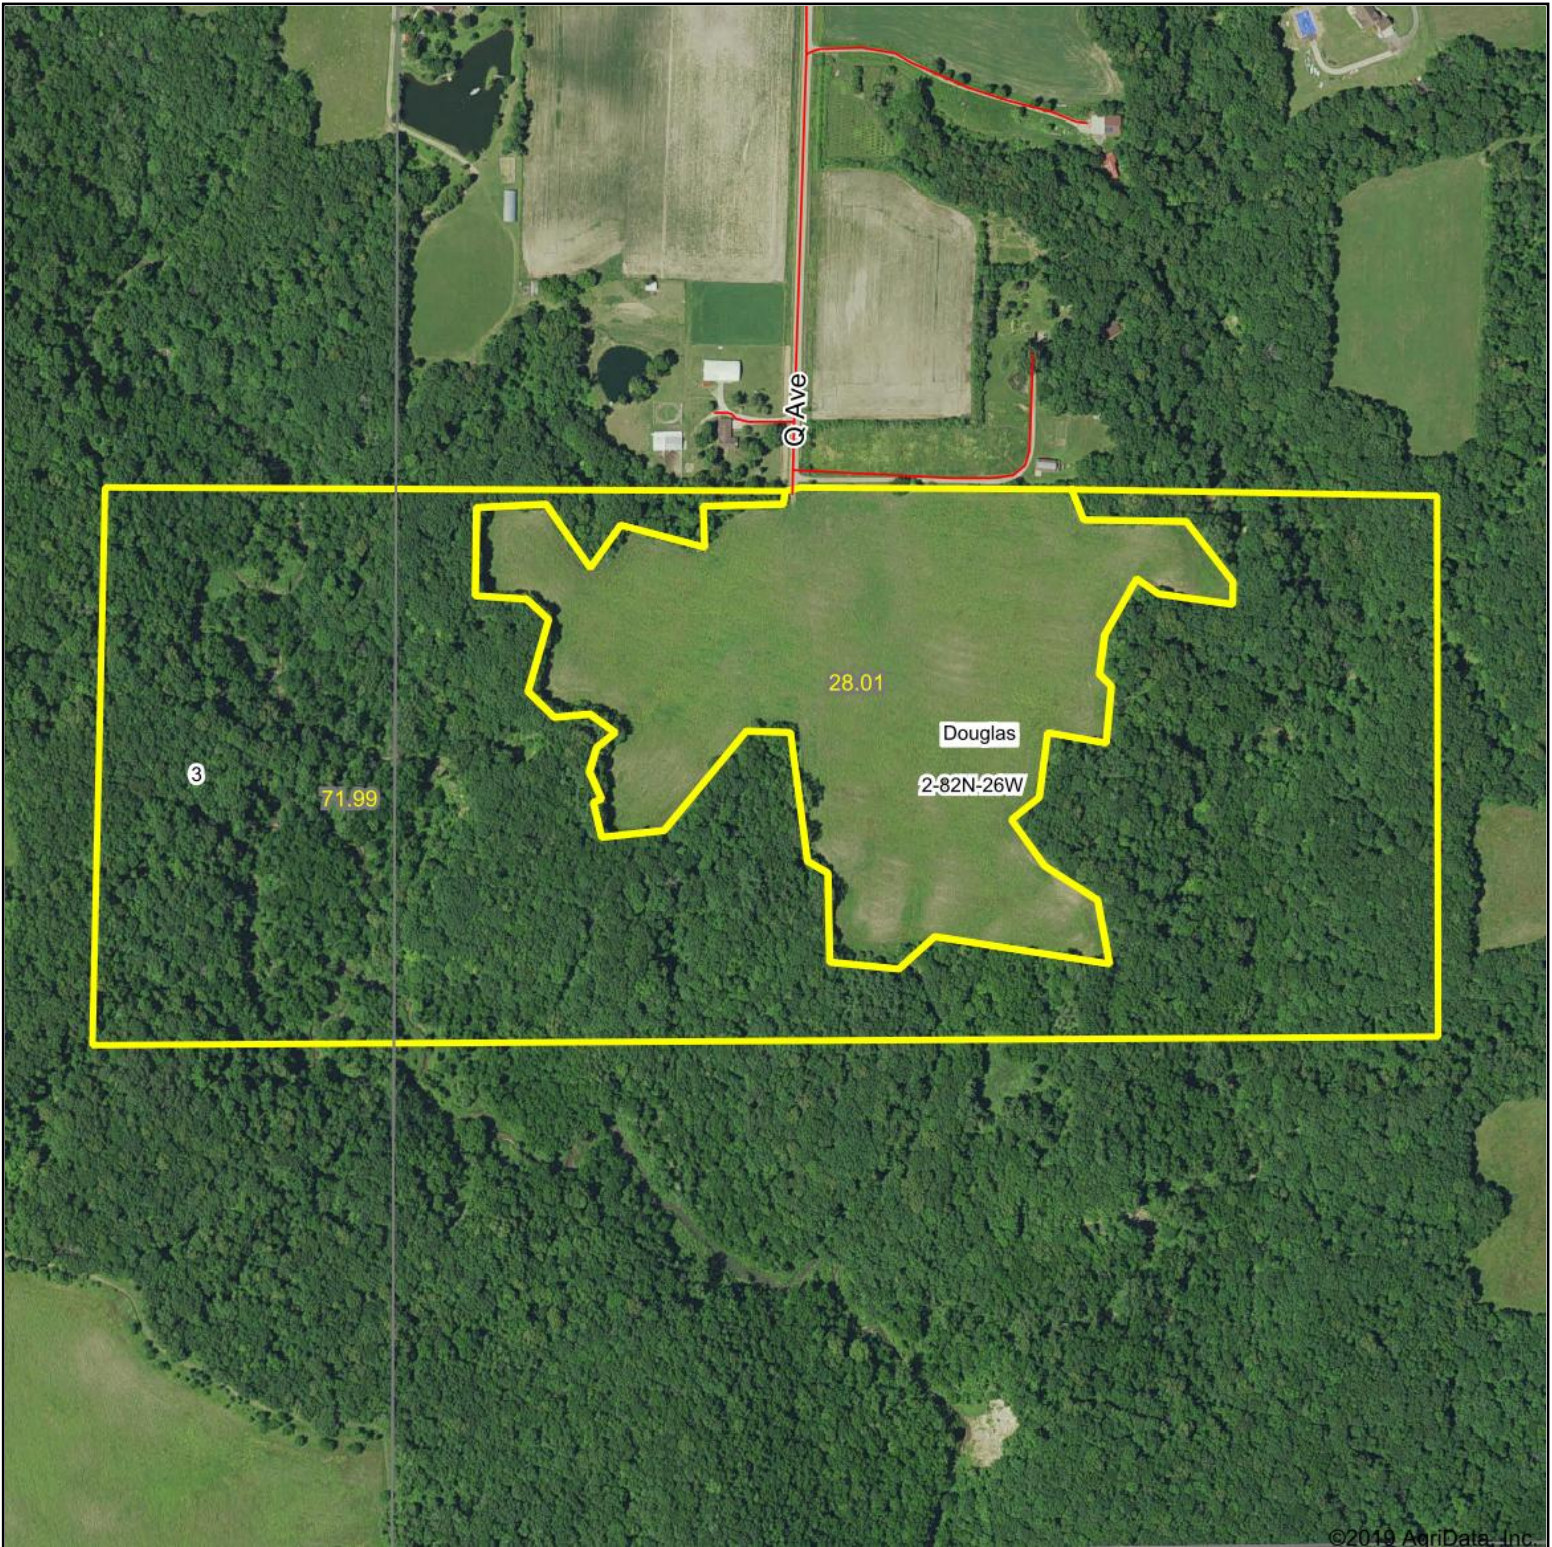

Aerial Map

©2019 AgriData, Inc.

Map Center: 41° 56' 27.66, -93° 51' 3.86

2-82N-26W
Boone County
Iowa

© AgriData, Inc. 2019 www.AgriDataInc.com

9/6/2019