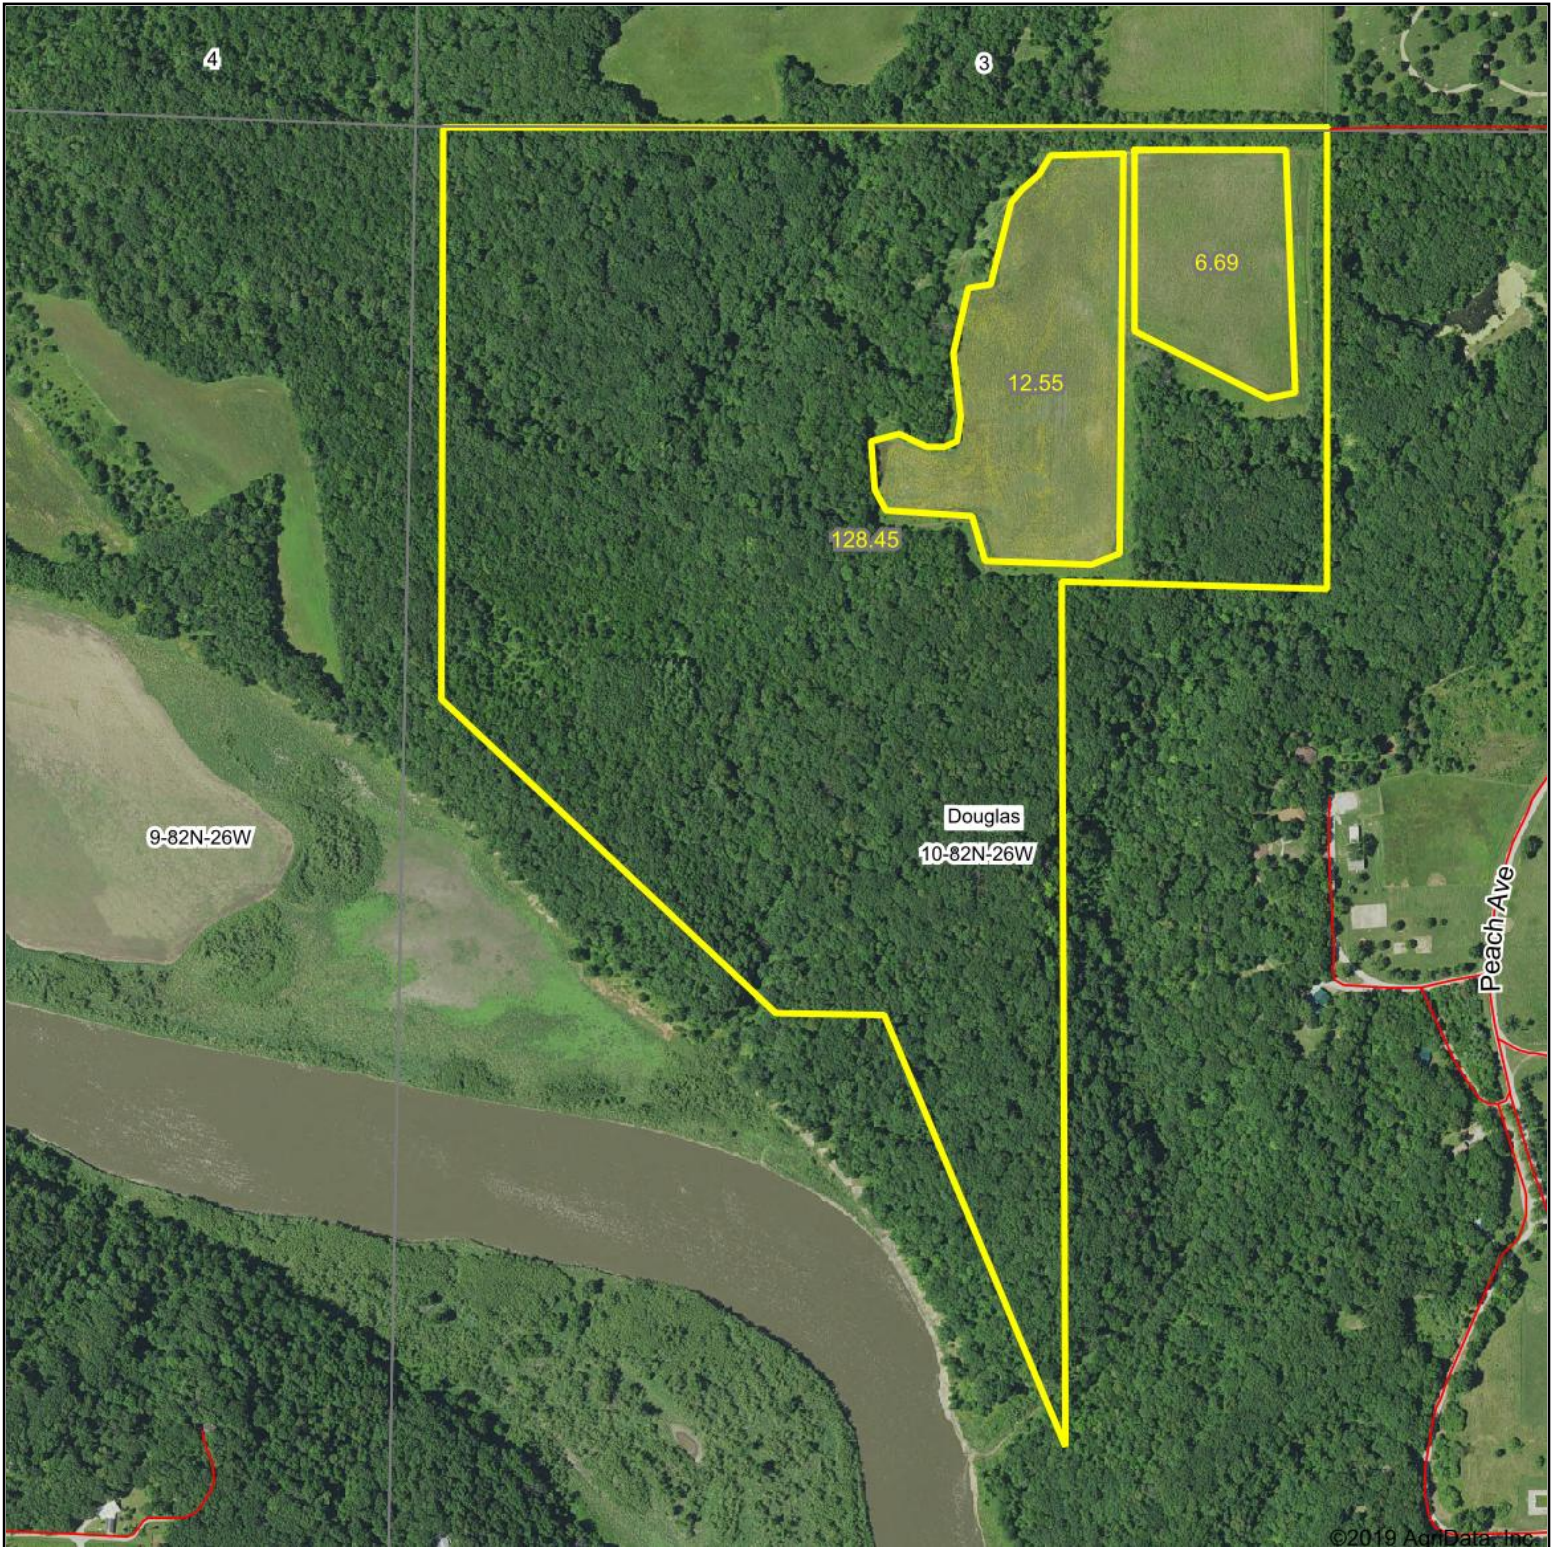

Aerial Map

Map Center: 41° 55' 49.92, -93° 52' 11.6

10-82N-26W
Boone County
Iowa

9/10/2019