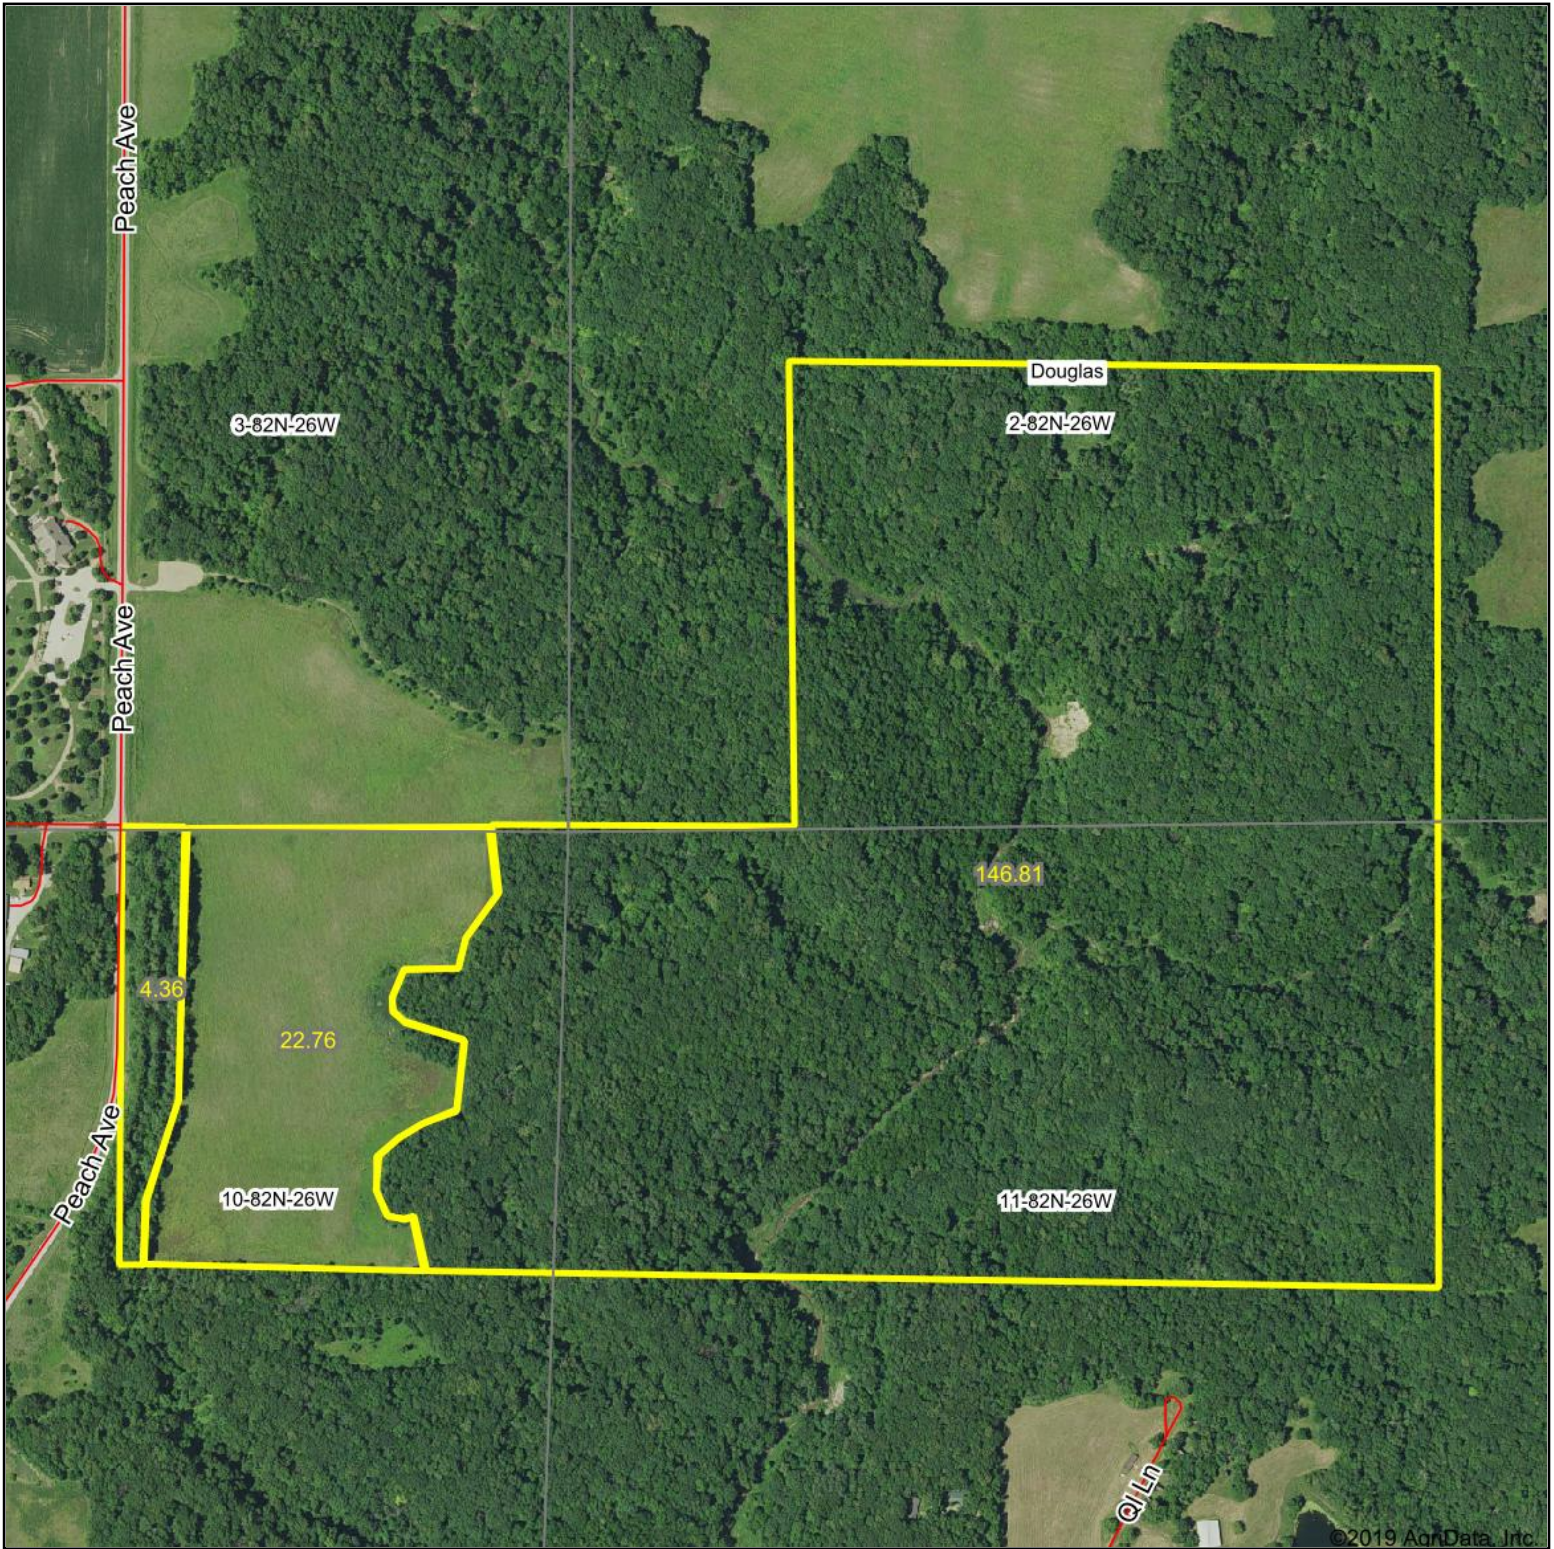

# Aerial Map

©2019 AgriData, Inc.

Map Center: 41° 56' 10.49, -93° 51' 7.95

**2-82N-26W**  
**Boone County**  
**Iowa**

9/10/2019

© AgriData, Inc. 2019 www.AgridataInc.com