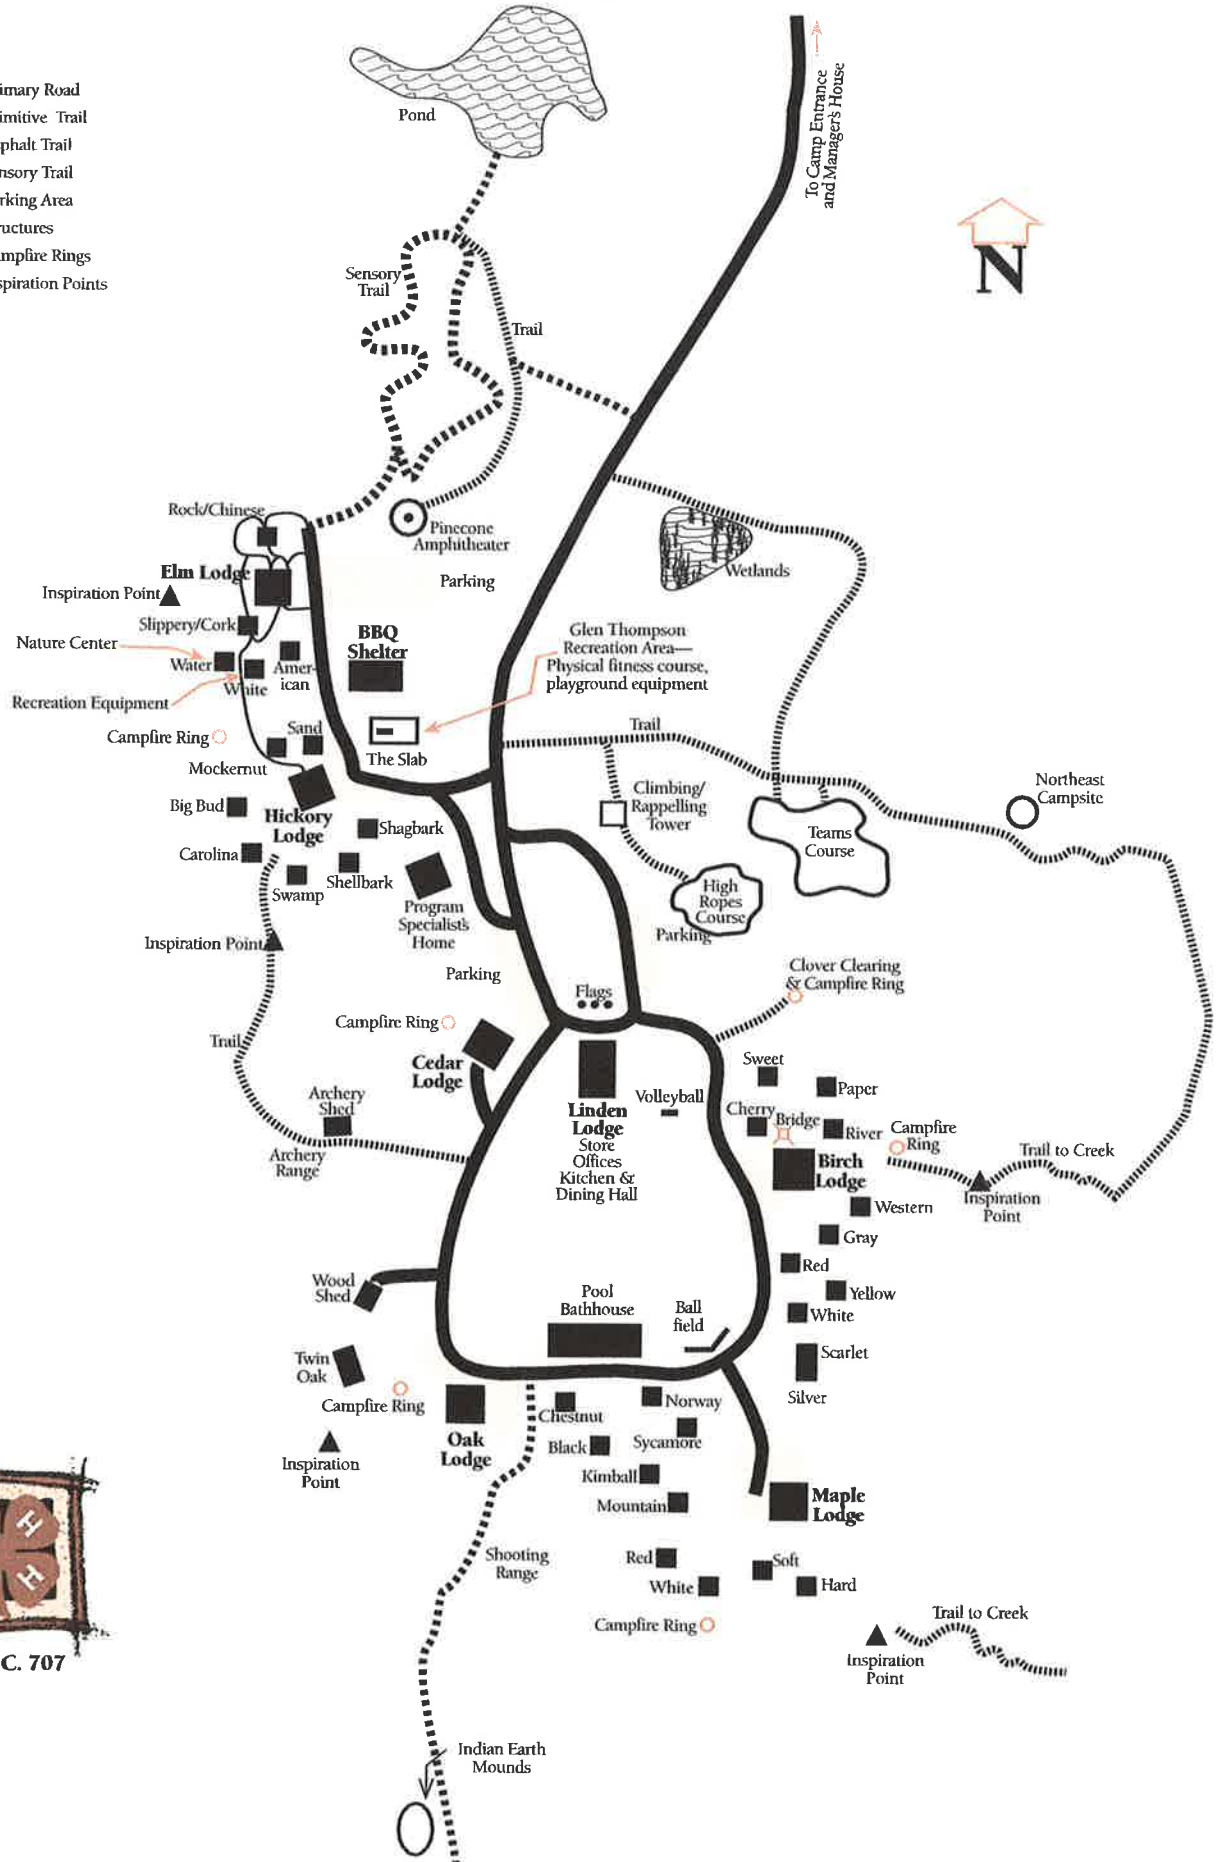

Iowa 4-H Center

- ▬ Primary Road
- ▬▬▬ Primitive Trail
- ▬ Asphalt Trail
- ▬▬▬ Sensory Trail
- ▬▬▬ Parking Area
- ▬ Structures
- Campfire Rings
- ▲ Inspiration Points

Des Moines River

18 U.S.C. 707