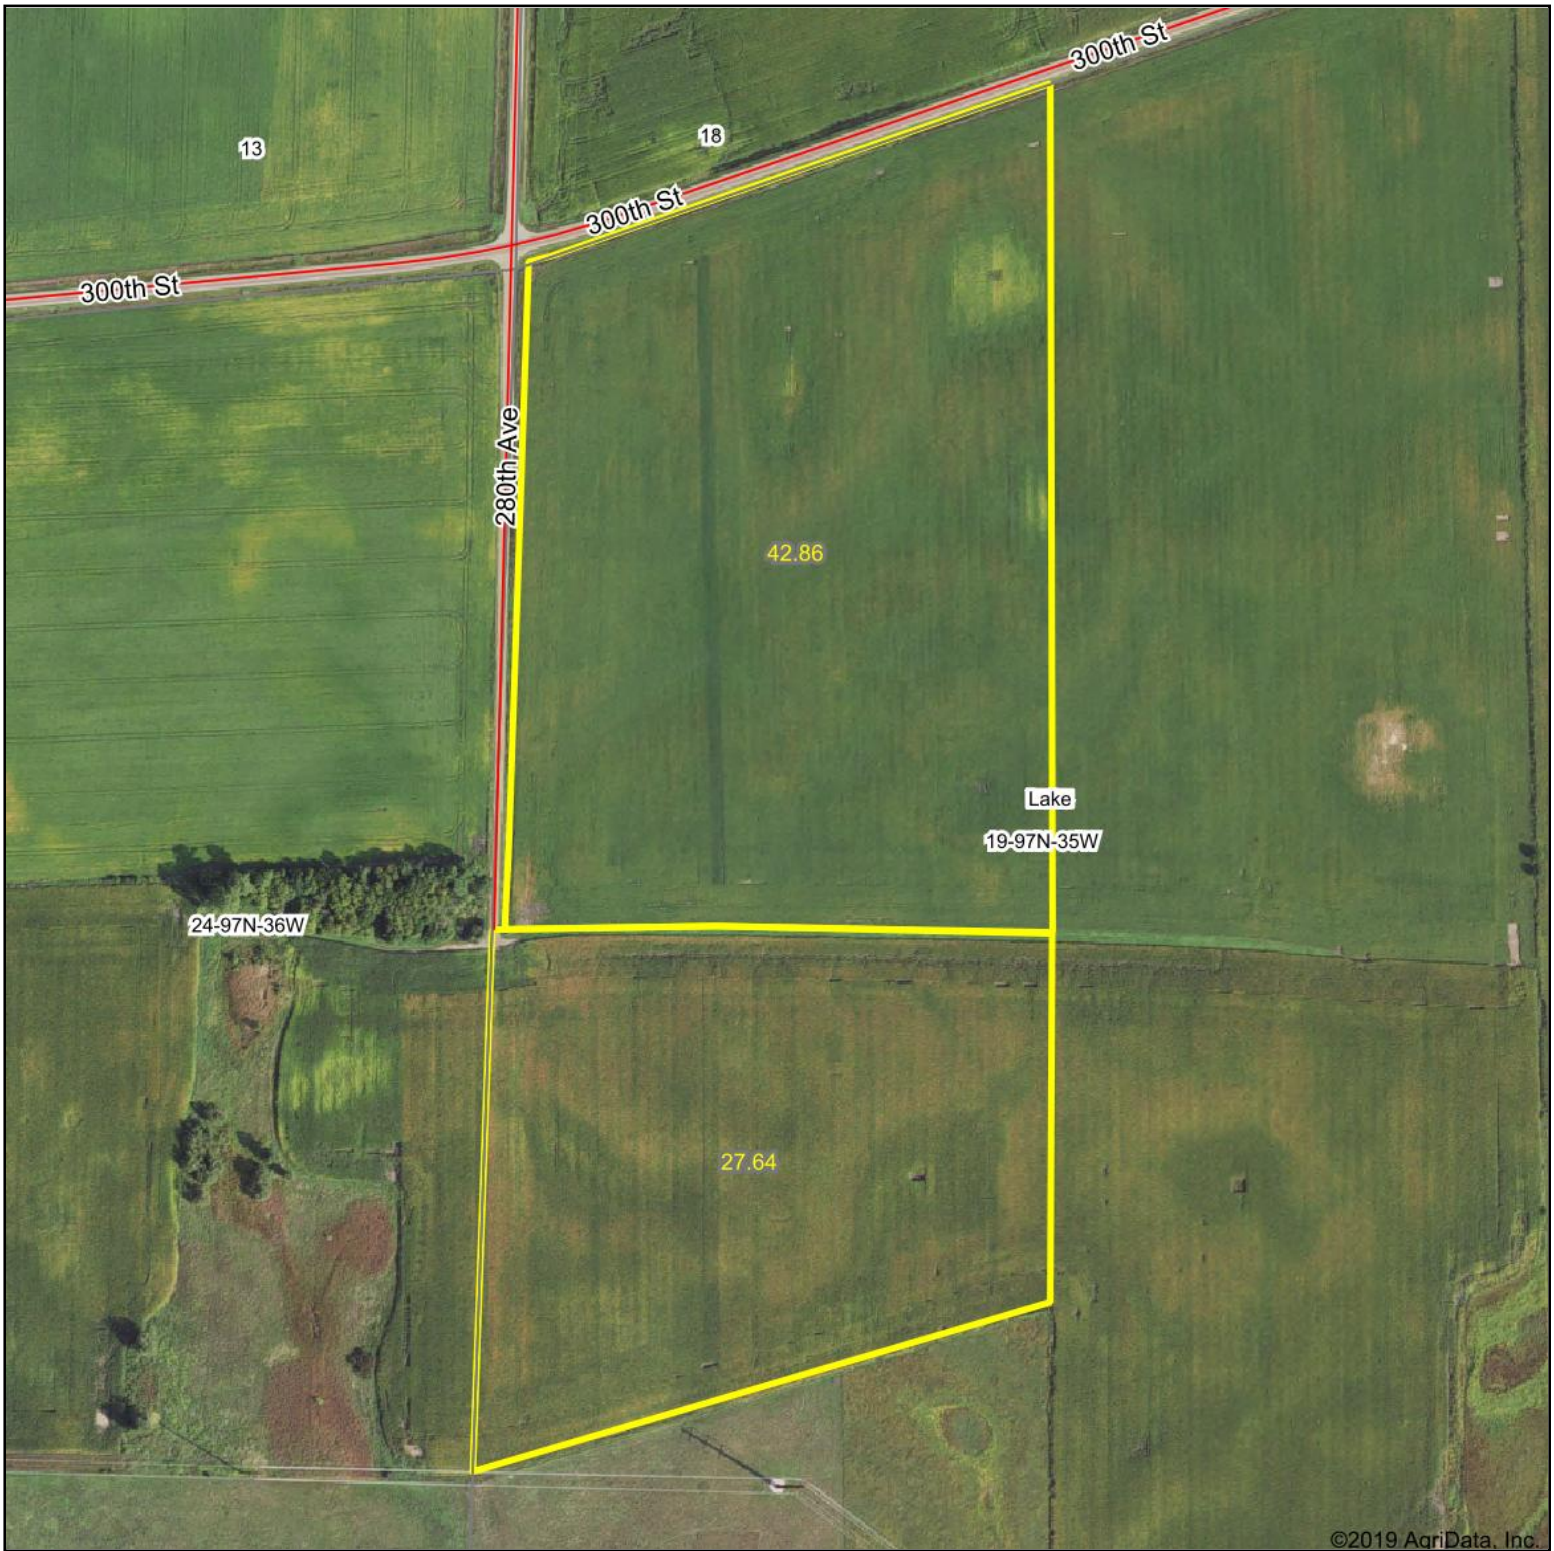

# Aerial Map

Map Center: 43° 12' 34.65, -95° 1' 50.81

**19-97N-35W**  
**Clay County**  
**Iowa**

9/3/2019