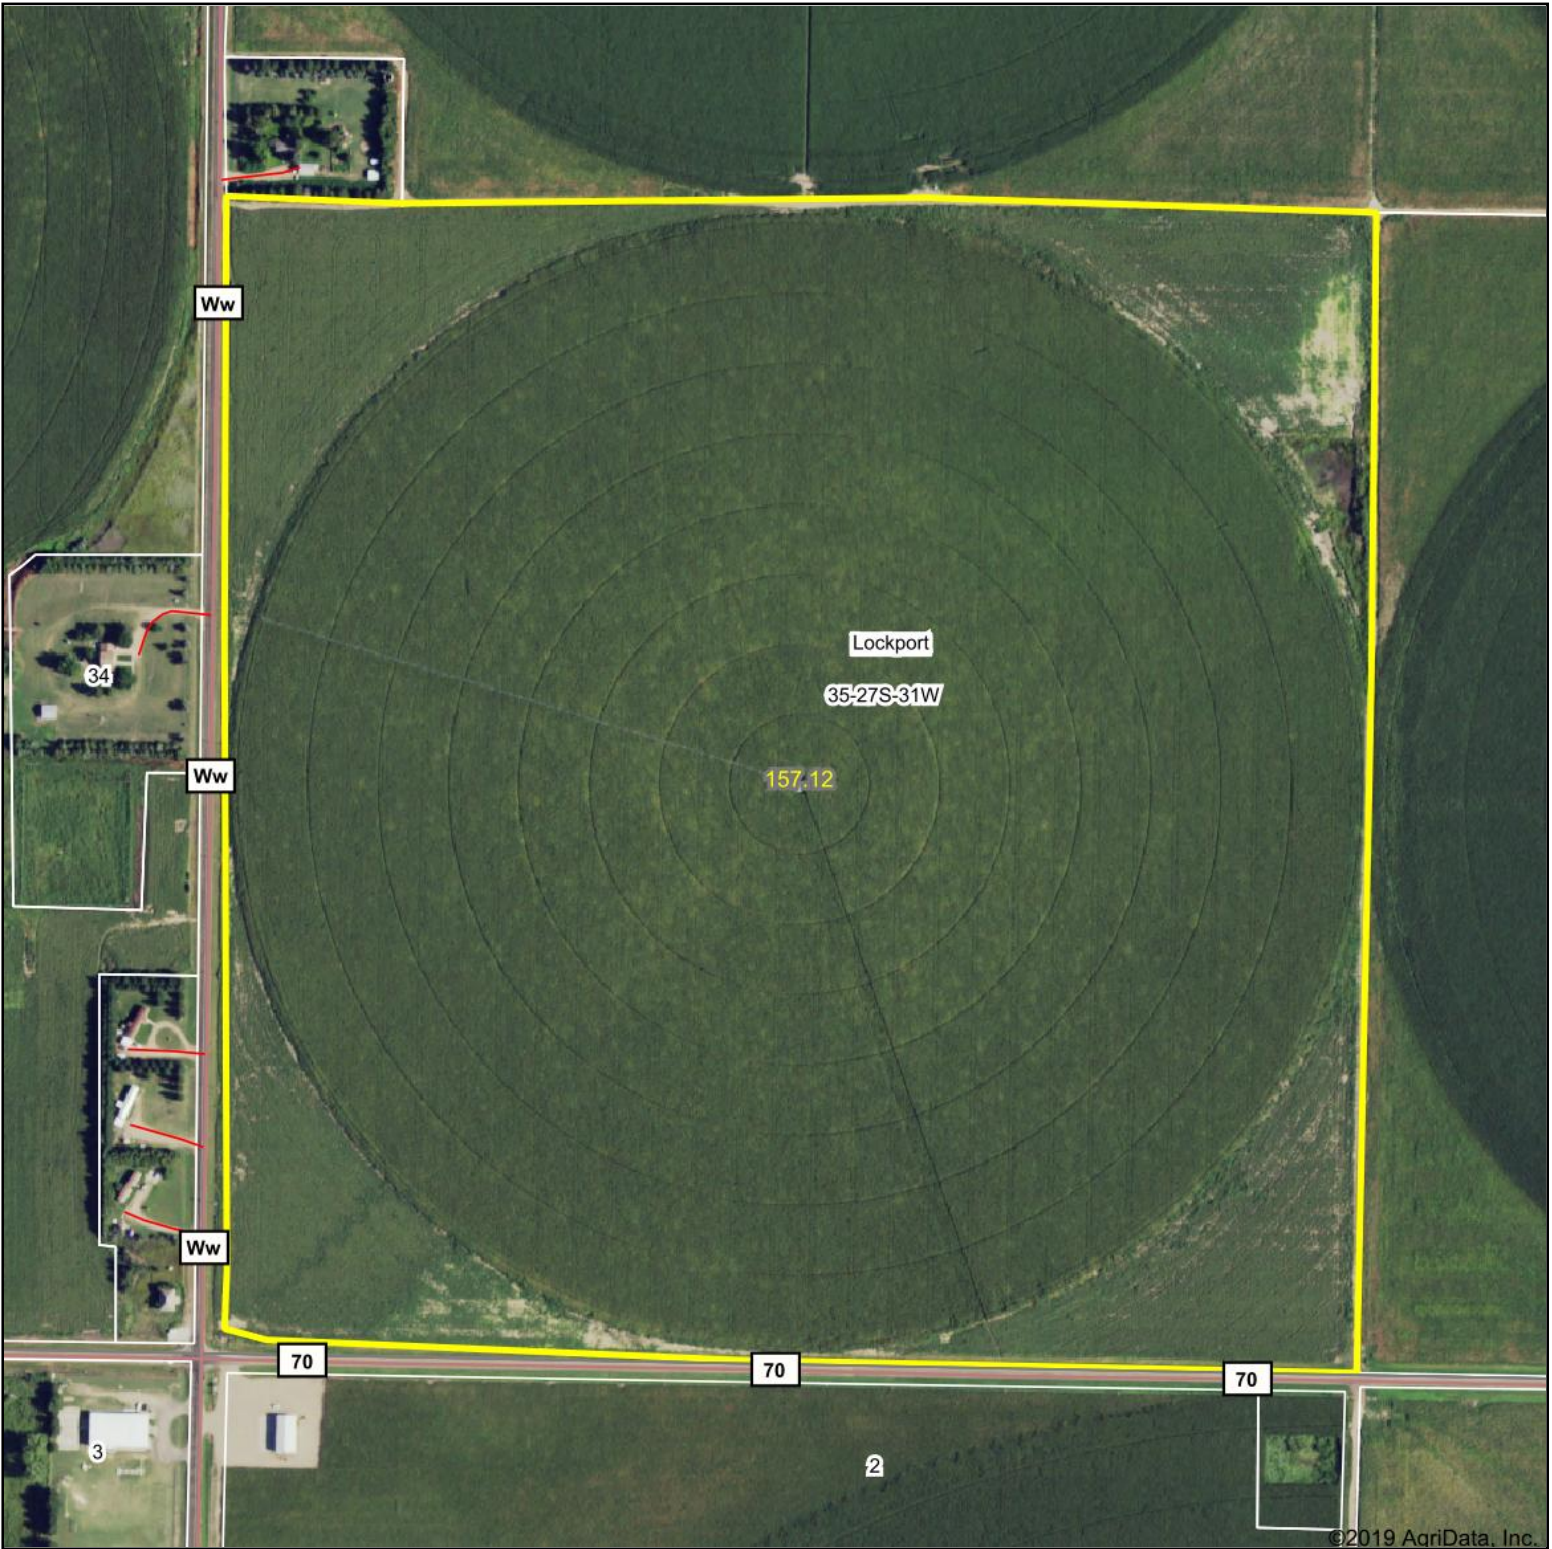

Aerial Map

Map Center: 37° 39' 10.54, -100° 41' 4.13

35-27S-31W
Haskell County
Kansas

10/24/2019